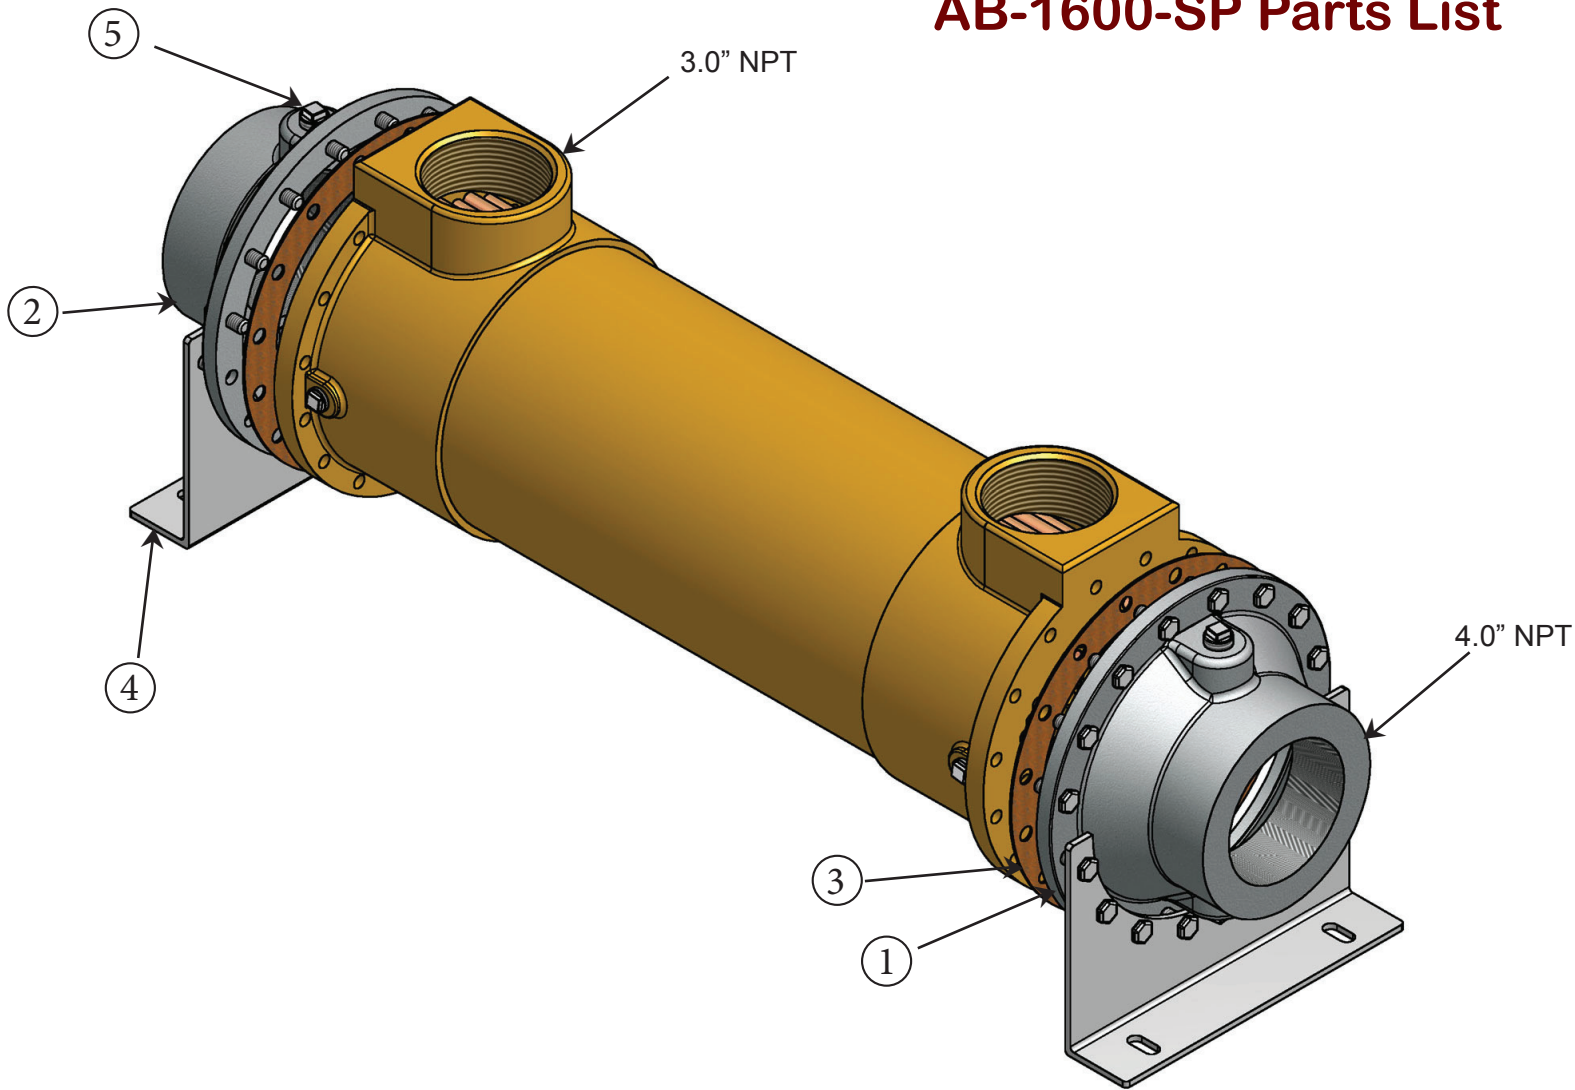

AB-1600-SP Parts List

<u>Item</u>	<u>Description</u>	<u>Material</u>	<u>Part Number</u>	<u>Price Each</u>	<u>Stock</u>
1.	End Bonnet / In-Out	Cast Iron	205-0002		Yes
2.	End Bonnet / In-Out	Cast Iron	205-0002		Yes
1.	End Bonnet / In-Out	Cast Bronze	205-0028		Yes
2.	End Bonnet / In-Out	Cast Bronze	205-0028		Yes
1.	End Bonnet / In-Out	Stainless Steel	205-0053		Yes
2.	End Bonnet / In-Out	Stainless Steel	205-0053		Yes
3.	Gasket / Front-Back	Hypalon (CORK COMPOSITE)	302-1005		Yes
3.	Gasket / Front-Back	High Temp.(DURLON 8500)	302-1015		Yes
4.	Foot Bracket	Steel	205-0007		Yes
5.	Zinc Anode	Brass Fitting, Zinc Rod	301-0003		Yes