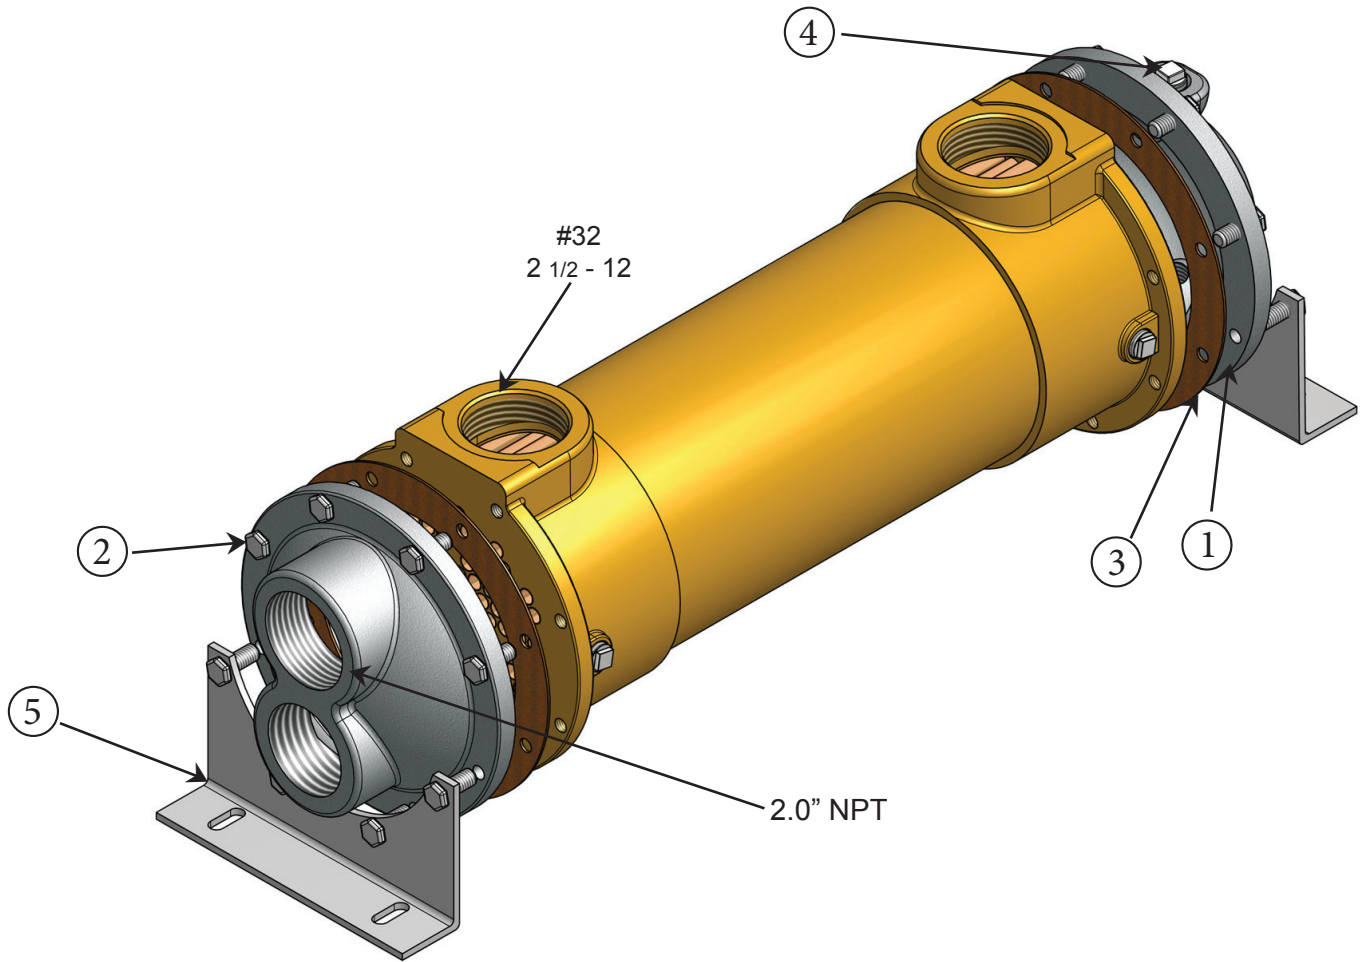

# SAE-1200-TP Parts List

Item	Description	Material	Part Number	Stock
1.	End Bonnet / In-Out	Cast Iron	204-0003	Yes
2.	End Bonnet / Return	Cast Iron	204-0004	Yes
1.	End Bonnet / In-Out	Cast Bronze	204-0029	Yes
2.	End Bonnet / Return	Cast Bronze	204-0030	Yes
1.	End Bonnet / In-Out	Stainless Steel	204-0072	Yes
2.	End Bonnet / Return	Stainless Steel	204-0073	Yes
3.	Gasket / Front-Back	Hypalon (CORK COMPOSITE)	302-1004	Yes
3.	Gasket / Front-Back	High Temp. (DURLON 8500)	302-1014	Yes
4.	Foot Bracket	Steel	204-0007	Yes
5.	Zinc Anode	Brass Fitting, Zinc Rod	301-0003	Yes