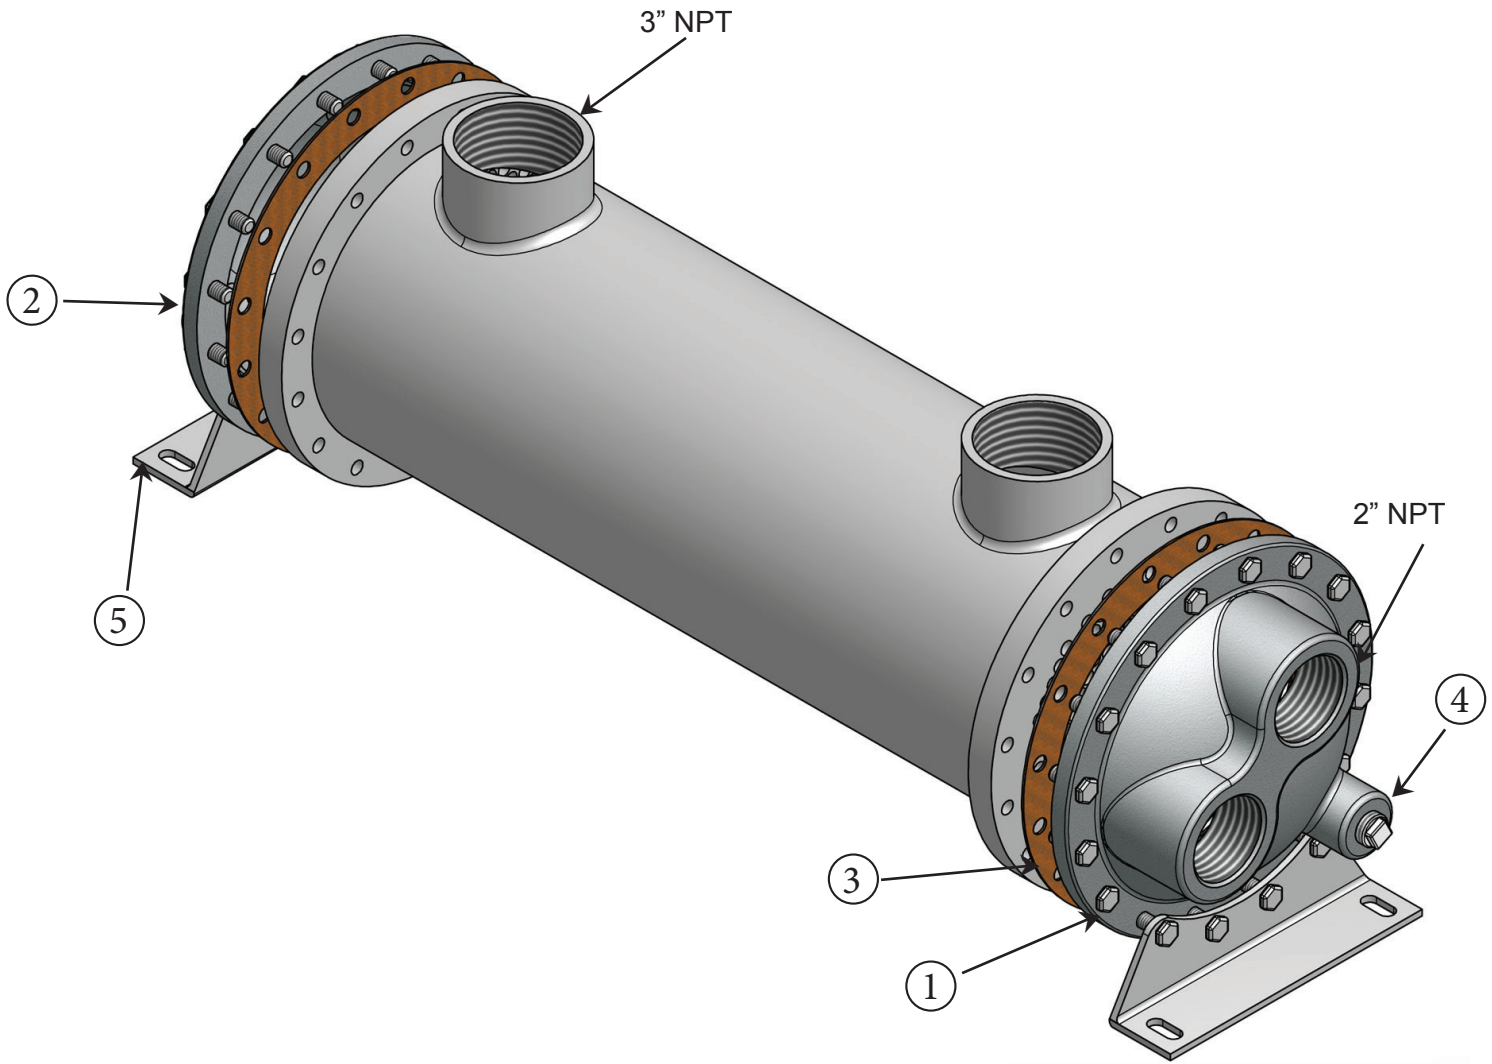

CS-17-FP Parts List

<u>Item</u>	<u>Description</u>	<u>Material</u>	<u>Part Number</u>	<u>Price Each</u>	<u>Stock</u>
1.	End Bonnet / In-Out	Cast Iron	205-0005		Yes
2.	End Bonnet / Return	Cast Iron	205-0006		Yes
1.	End Bonnet / In-Out	Cast Bronze	205-0031		Yes
2.	End Bonnet / Return	Cast Bronze	205-0032		Yes
1.	End Bonnet / In-Out	Stainless Steel	205-0056		Yes
2.	End Bonnet / Return	Stainless Steel	205-0057		Yes
3.	Gasket / Front-Back	Hypalon	302-1005		Yes
3.	Gasket / Front-Back	High Temperature	302-1015		Yes
4.	0.5" NPT Thread 1.75" by 0.63" OD	Zinc Anode	301-0003		Yes
5.	Foot Bracket	Steel	205-0161		Yes