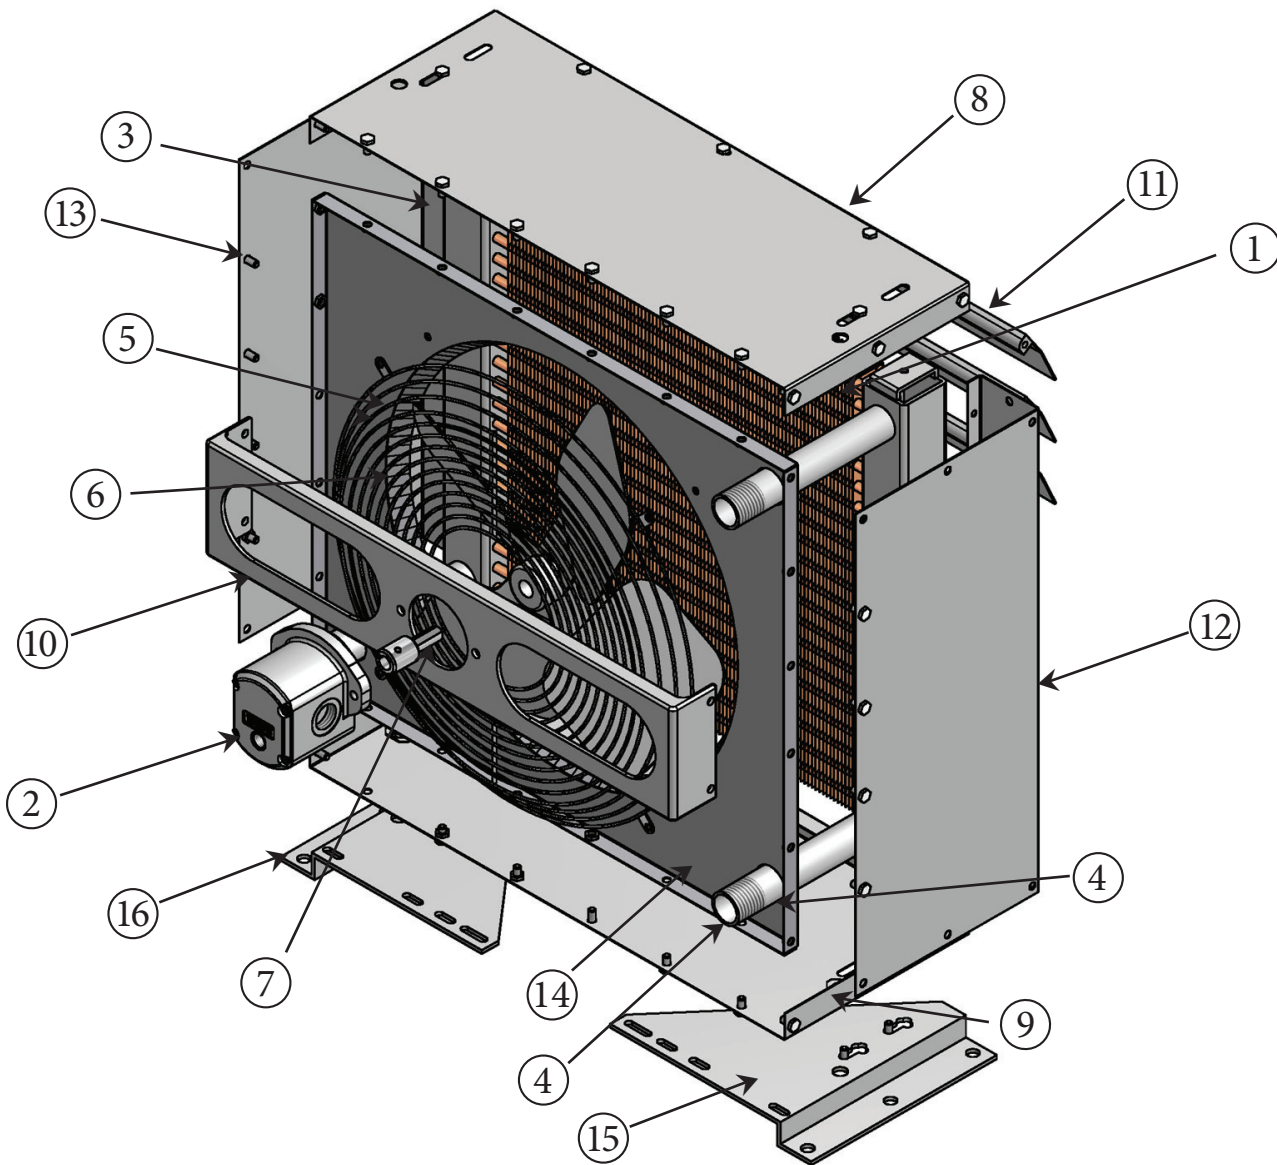

ACHM-10-Parts List

Description	Part#	Stock	Description	Part#	Stock
1. Core.....	102-1001..... Stock:	9. Bottom Panel.....	102-0006..... Stock:
2. Hydraulic Motor	306-3001..... Stock:	10. Motor Bracket	102-0009..... Stock:
3. Gasket Kit(EACH) Stock:	11. Louver(EACH)	102-0004..... Stock:
4. Manifold(RIGHT) Stock:	12. Side Panel	102-0002..... Stock:
4. Manifold(LEFT) Stock:	13. Side Panel	102-0002..... Stock:
5. Fan	307-0001..... Stock:	14. Back Panel	102-0003..... Stock:
6. Fan Guard	308-0001..... Stock:	15. Foot Mtg(LEFT)	102-0021..... Stock:
7. Shaft Adaptor.....	312-1001..... Stock:	16. Foot Mtg(RIGHT).....	102-0022..... Stock:
8. Top Panel.....	102-0006..... Stock:			