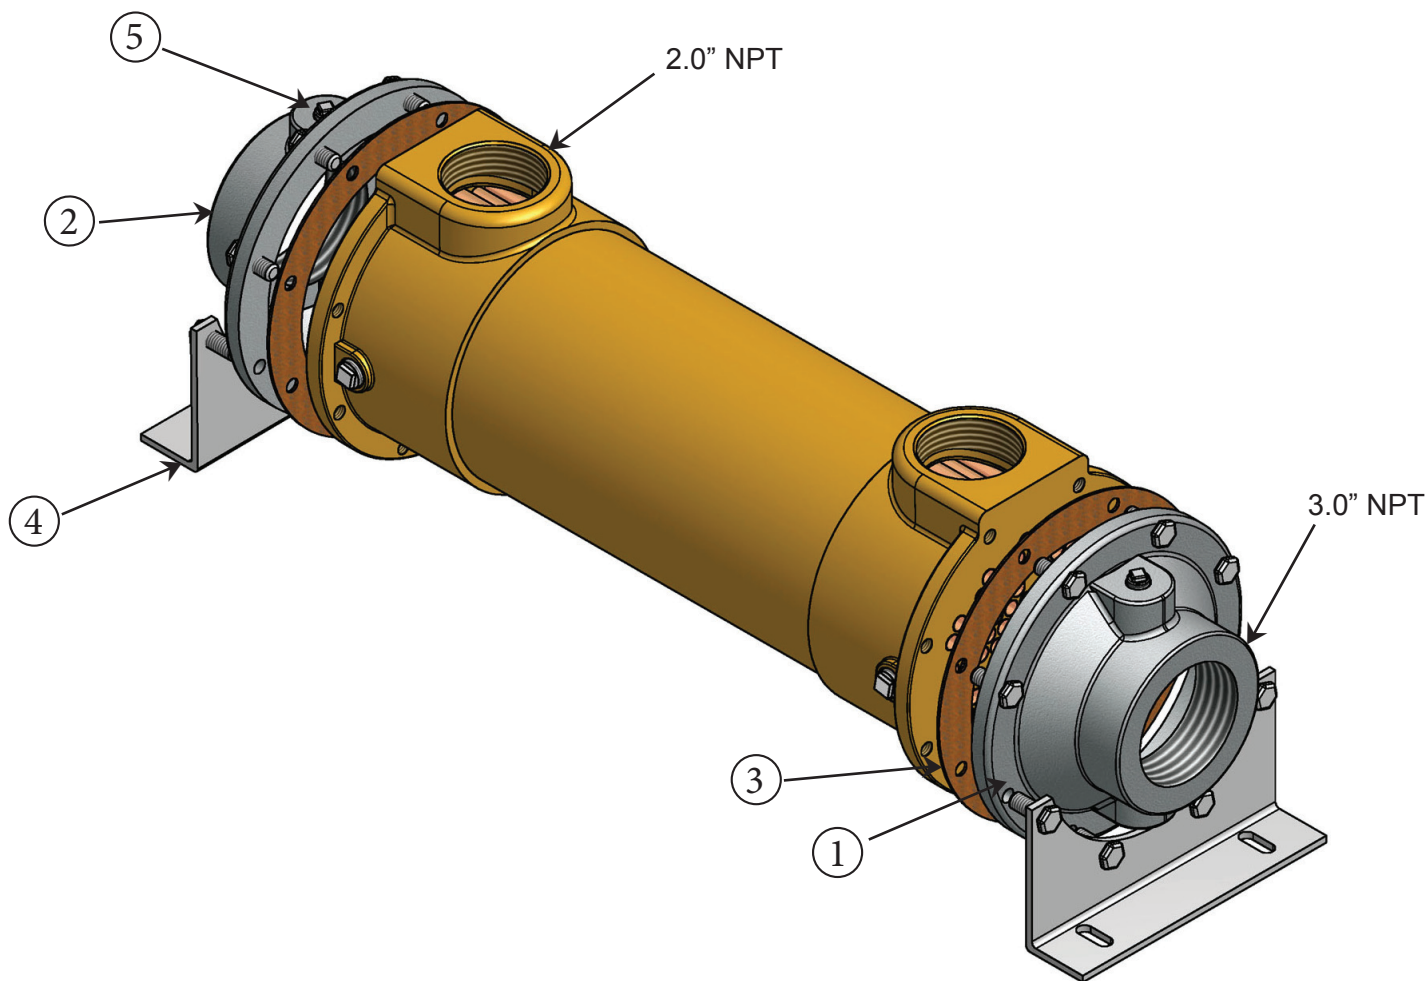

AB-1200-SP Parts List

| Item | Description | Material | Part Number | Stock |
|------|---------------------|--------------------------|-------------|-------|
| 1. | End Bonnet / In-Out | Cast Iron | 204-0002 | Yes |
| 2. | End Bonnet / In-Out | Cast Iron | 204-0002 | Yes |
| 1. | End Bonnet / In-Out | Cast Bronze | 204-0028 | Yes |
| 2. | End Bonnet / In-Out | Cast Bronze | 204-0028 | Yes |
| 1. | End Bonnet / In-Out | Stainless Steel | 204-0071 | Yes |
| 2. | End Bonnet / In-Out | Stainless Steel | 204-0071 | Yes |
| 3. | Gasket / Front-Back | Hypalon (CORK COMPOSITE) | 302-1004 | Yes |
| 3. | Gasket / Front-Back | High Temp.(DURLON 8500) | 302-1014 | Yes |
| 4. | Foot Bracket | Steel | 204-0007 | Yes |
| 5. | Zinc Anode | Brass Fitting, Zinc Rod | 301-0003 | Yes |