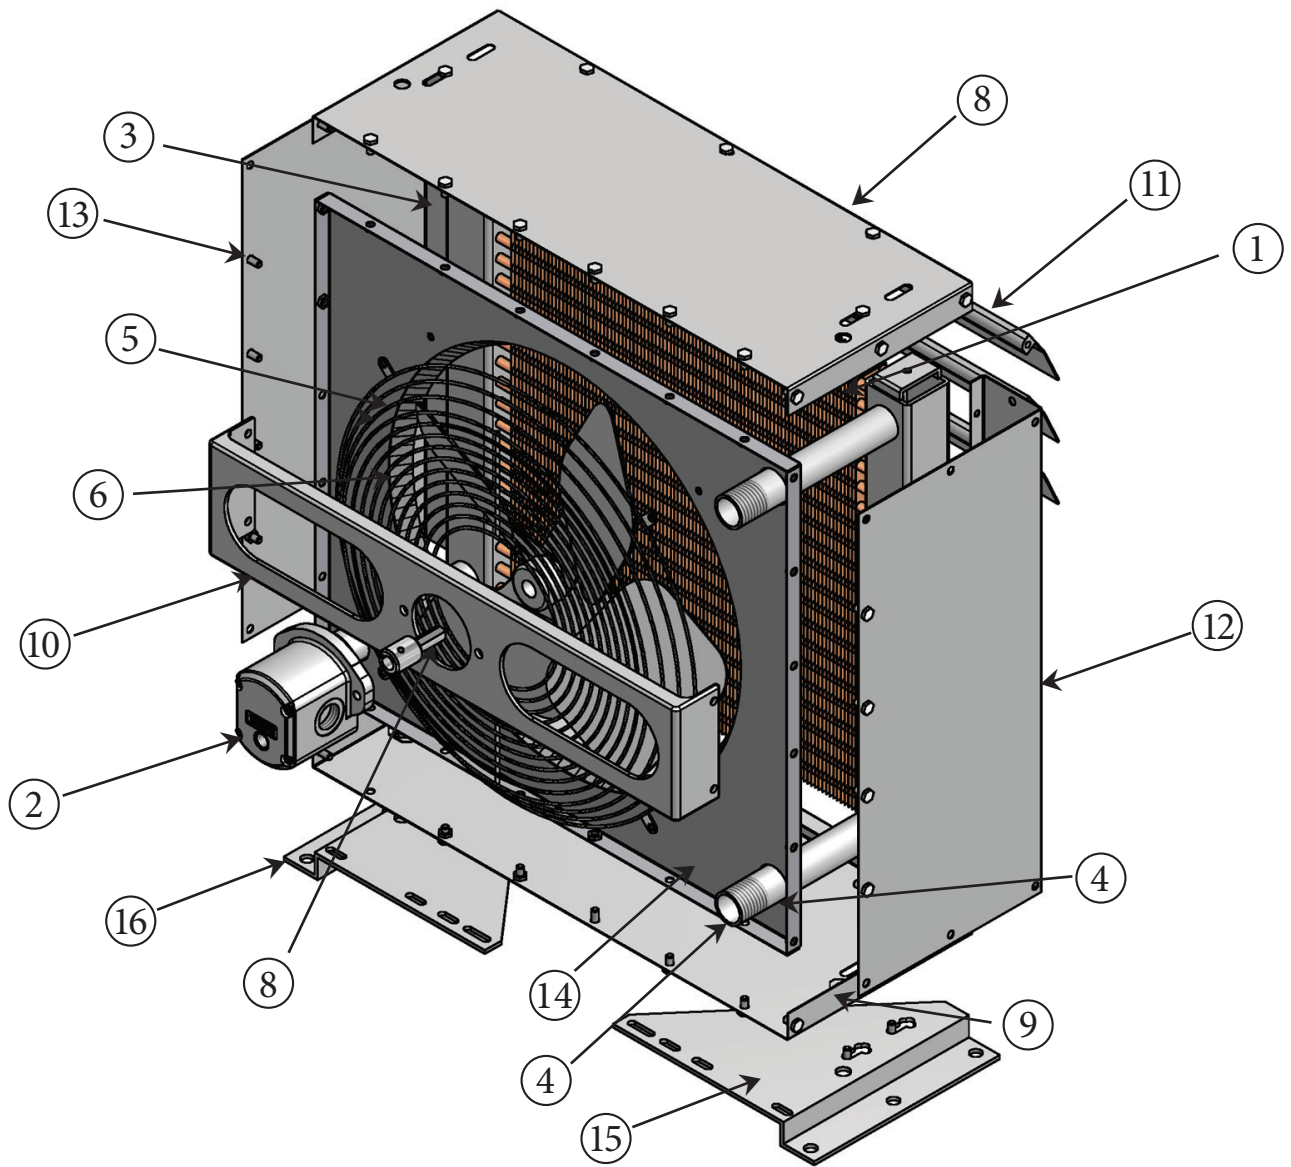

ACHM-40-Parts List

Description	Part#	Price	Stock	Description	Part#	Price	Stock
1. Core.....	108-1001.....	 Stock:	9. Bottom Panel.....	108-0040.....	 Stock:
2. Motor	306-3001.....	 Stock:	10. Motor Bracket	108-0009.....	 Stock:
3. Gasket Kit(EACH) Stock:	11. Louver(EACH)	108-0039.....	 Stock:
4. Manifold(RIGHT) Stock:	12. Side Panel	108-0041.....	 Stock:
4. Manifold(LEFT) Stock:	13. Side Panel	108-0041.....	 Stock:
5. Fan	307-0013.....	 Stock:	14. Back Panel	108-0003.....	 Stock:
6. Fan Guard	308-0007.....	 Stock:	15. Foot Mtg(LEFT)	108-0043.....	 Stock:
7. Top Panel.....	108-0040.....	 Stock:	16. Foot Mtg(RIGHT).....	108-0044.....	 Stock:
8. Shaft Adaptor.....	312-1002.....	 Stock:				