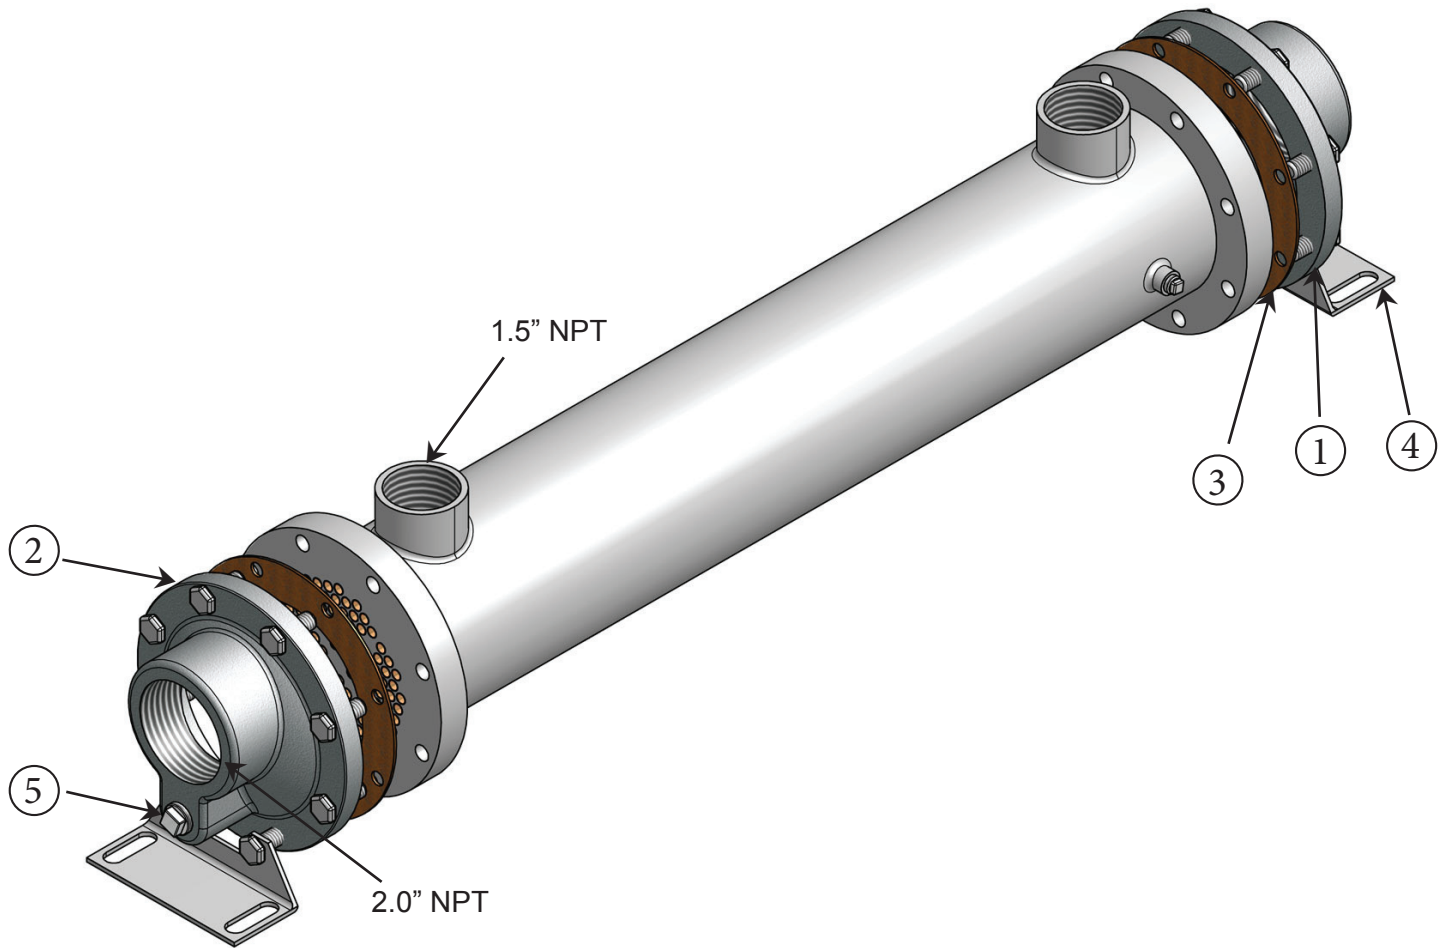

CS-800-SP Parts List

Item	Description	Material	Part Number	Stock
1.	End Bonnet / In-Out	Cast Iron	207-0007	Yes
2.	End Bonnet / In-Out	Cast Iron	207-0007	Yes
1.	End Bonnet / In-Out	Cast Bronze	207-0012	Yes
2.	End Bonnet / In-Out	Cast Bronze	207-0012	Yes
1.	End Bonnet / In-Out	Stainless Steel	207-0017	Yes
2.	End Bonnet / In-Out	Stainless Steel	207-0017	Yes
3.	Gasket / Front-Back	Hypalon (CORK COMPOSITE)	302-1019	Yes
3.	Gasket / Front-Back	High Temp.(DURLON 8500)	302-1017	Yes
4.	Foot Bracket	Steel	207-0043	Yes
5.	Zinc Anode	Brass Fitting, Zinc Rod	301-0004	Yes