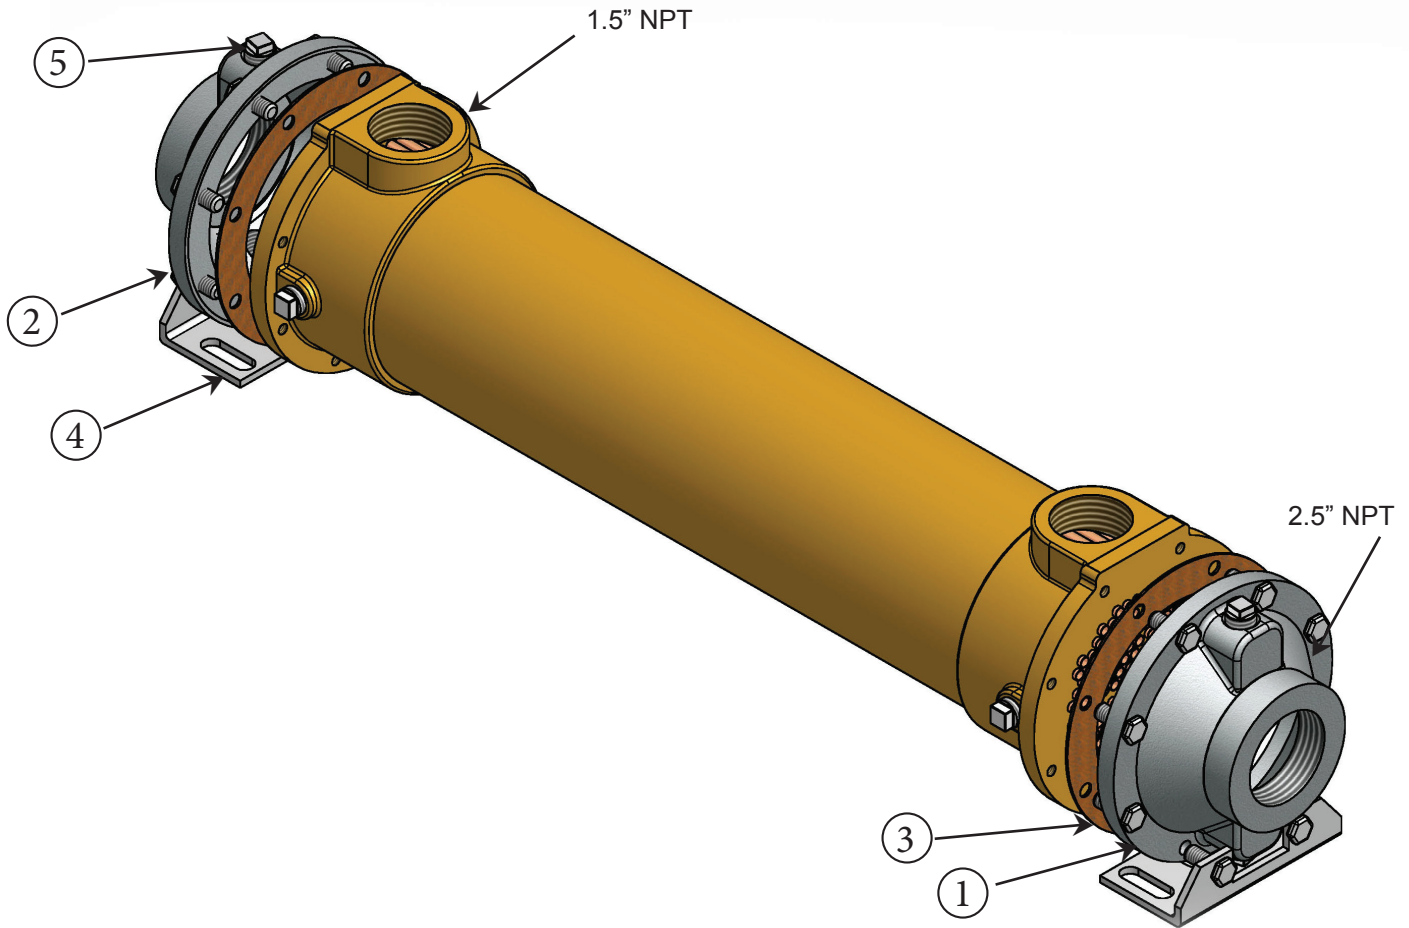

AA-1048-SP Parts List

<u>Item</u>	<u>Description</u>	<u>Material</u>	<u>Part Number</u>	<u>Price Each</u>	<u>Stock</u>
1.	End Bonnet / In-Out	Cast Iron	203-0136		Yes
2.	End Bonnet / In-Out	Cast Iron	203-0136		Yes
1.	End Bonnet / In-Out	Cast Bronze	203-0137		Yes
2.	End Bonnet / In-Out	Cast Bronze	203-0137		Yes
1.	End Bonnet / In-Out	Stainless Steel	203-0186		Yes
2.	End Bonnet / In-Out	Stainless Steel	203-0186		Yes
3.	Gasket / Front-Back	Hypalon (CORK COMPOSITE)	302-1003		Yes
3.	Gasket / Front-Back	High Temp. (DURLON 8500)	302-1013		Yes
4.	Foot Bracket	Steel	203-0044		Yes
5.	Zinc Anode	Brass Fitting, Zinc Rod	301-0004		Yes