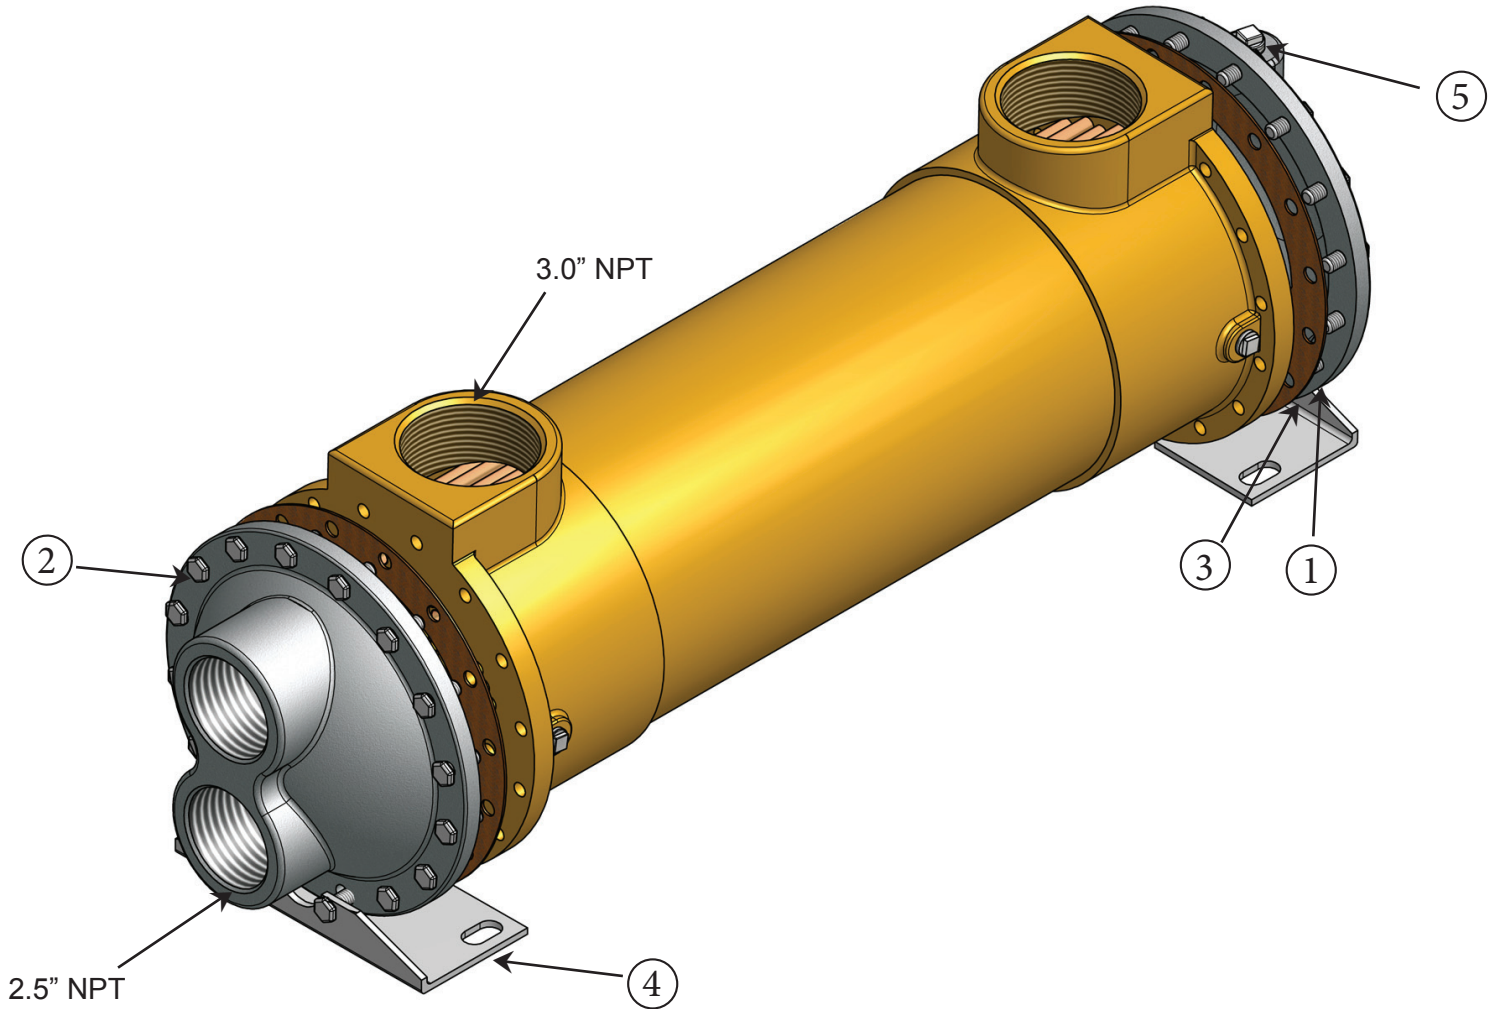

# AA-1648-TP Parts List

Item	Description	Material	Part Number	Stock
1.	End Bonnet / In-Out	Cast Iron	205-0309	Yes
2.	End Bonnet / Return	Cast Iron	205-0310	Yes
1.	End Bonnet / In-Out	Cast Bronze	205-0279	Yes
2.	End Bonnet / Return	Cast Bronze	205-0280	Yes
1.	End Bonnet / In-Out	Stainless Steel	205-0372	Yes
2.	End Bonnet / Return	Stainless Steel	205-0383	Yes
3.	Gasket / Front-Back	Hypalon (CORK COMPOSITE)	302-1005	Yes
3.	Gasket / Front-Back	High Temp.(DURLON 8500)	302-1150	Yes
4.	Foot Bracket	Steel	205-0058	Yes
5.	Zinc Anode	Brass Fitting, Zinc Rod	301-0003	Yes