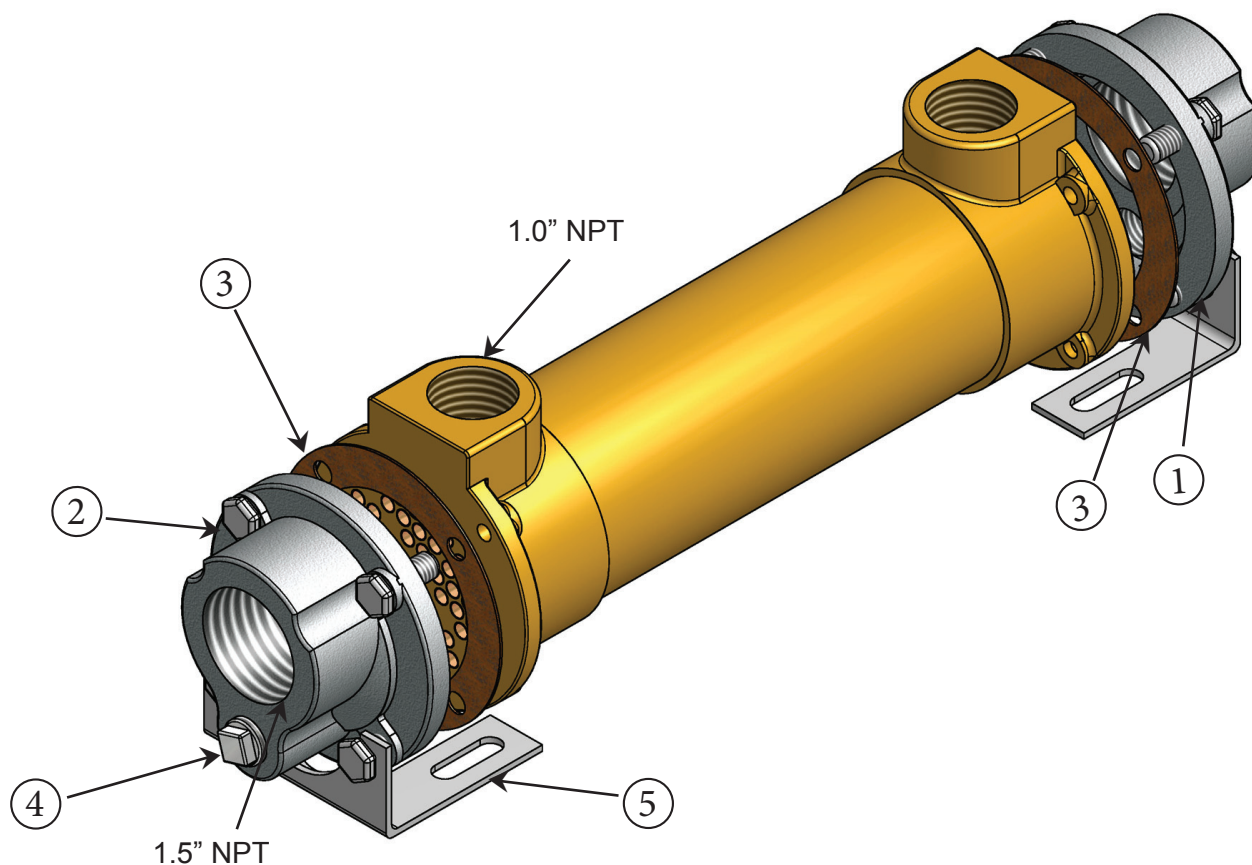

# AA-624-SP Parts List

| <u>Item</u> | <u>Description</u>                | <u>Material</u>  | <u>Part Number</u> | <u>Price Each</u> | <u>Stock</u> |
|-------------|-----------------------------------|------------------|--------------------|-------------------|--------------|
| 1.          | End Bonnet / In-Out               | Cast Iron        | 206-0007           |                   | Yes          |
| 2.          | End Bonnet / In-Out               | Cast Iron        | 206-0007           |                   | Yes          |
| 1.          | End Bonnet / In-Out               | Cast Bronze      | 206-0024           |                   | Yes          |
| 2.          | End Bonnet / In-Out               | Cast Bronze      | 206-0024           |                   | Yes          |
| 1.          | End Bonnet / In-Out               | Stainless Steel  | 206-0030           |                   | Yes          |
| 2.          | End Bonnet / In-Out               | Stainless Steel  | 206-0030           |                   | Yes          |
| 3.          | Gasket / Front-Back               | Hypalon          | 302-1016           |                   | Yes          |
| 3.          | Gasket / Front-Back               | High Temperature | 302-1013           |                   | Yes          |
| 4.          | 0.375" NPT Thread<br>1.0" by 0.5" | Zinc Anode       | 301-0004           |                   | Yes          |
| 5.          | Foot Bracket                      | Steel            | 206-0012           |                   | Yes          |