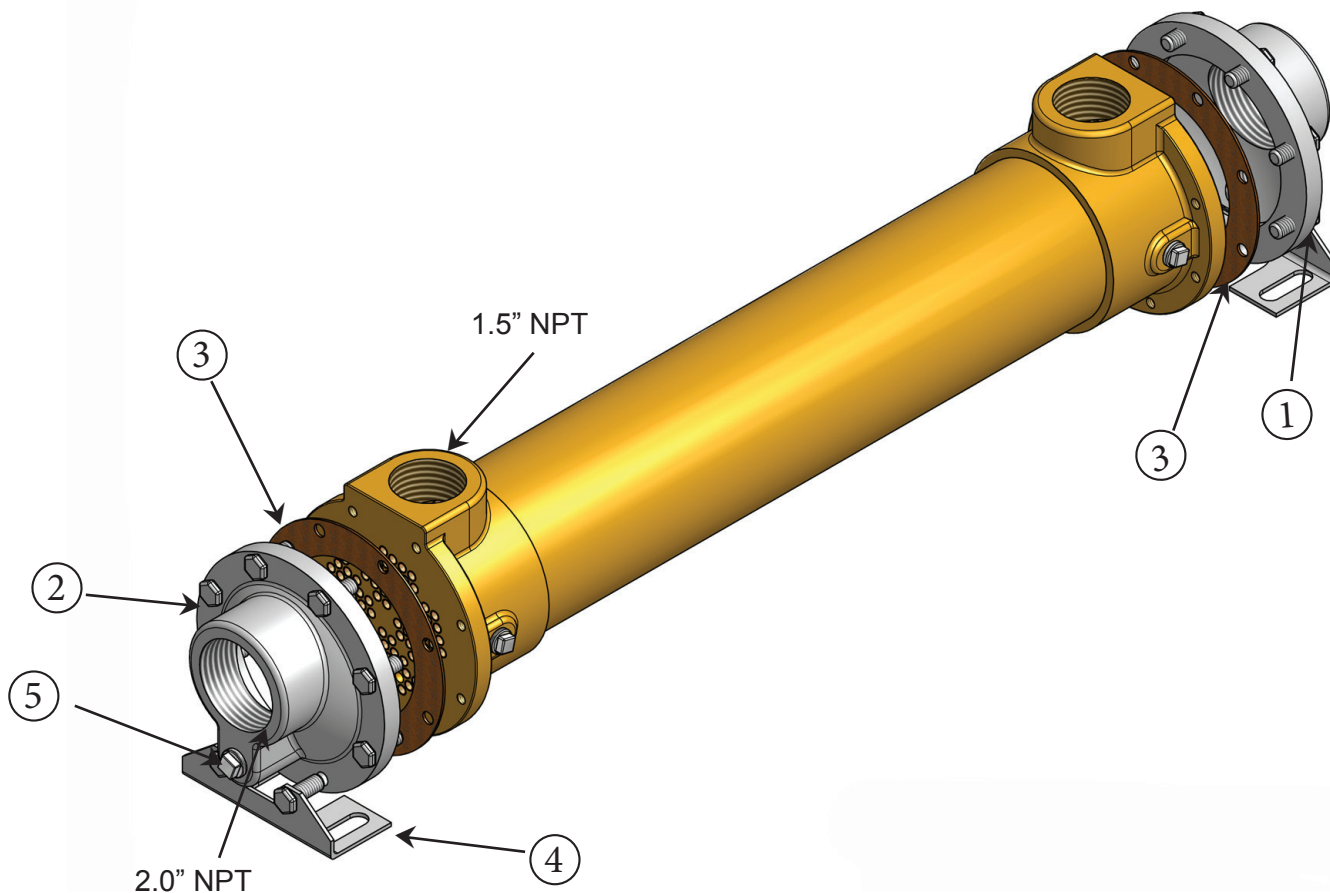

# AA-824-SP Parts List

| <u>Item</u> | <u>Description</u>  | <u>Material</u>          | <u>Part Number</u> | <u>Stock</u> |
|-------------|---------------------|--------------------------|--------------------|--------------|
| 1.          | End Bonnet / In-Out | Cast Iron                | 207-0007           | Yes          |
| 2.          | End Bonnet / In-Out | Cast Iron                | 207-0007           | Yes          |
| 1.          | End Bonnet / In-Out | Cast Bronze              | 207-0012           | Yes          |
| 2.          | End Bonnet / In-Out | Cast Bronze              | 207-0012           | Yes          |
| 1.          | End Bonnet / In-Out | Stainless Steel          | 207-0017           | Yes          |
| 2.          | End Bonnet / In-Out | Stainless Steel          | 207-0017           | Yes          |
| 3.          | Gasket / Front-Back | Hypalon (CORK COMPOSITE) | 302-1019           | Yes          |
| 3.          | Gasket / Front-Back | High Temp.(DURLON 8500)  | 302-1017           | Yes          |
| 4.          | Foot Bracket        | Steel                    | 207-0022           | Yes          |
| 5.          | Zinc Anode          | Brass Fitting, Zinc Rod  | 301-0004           | Yes          |