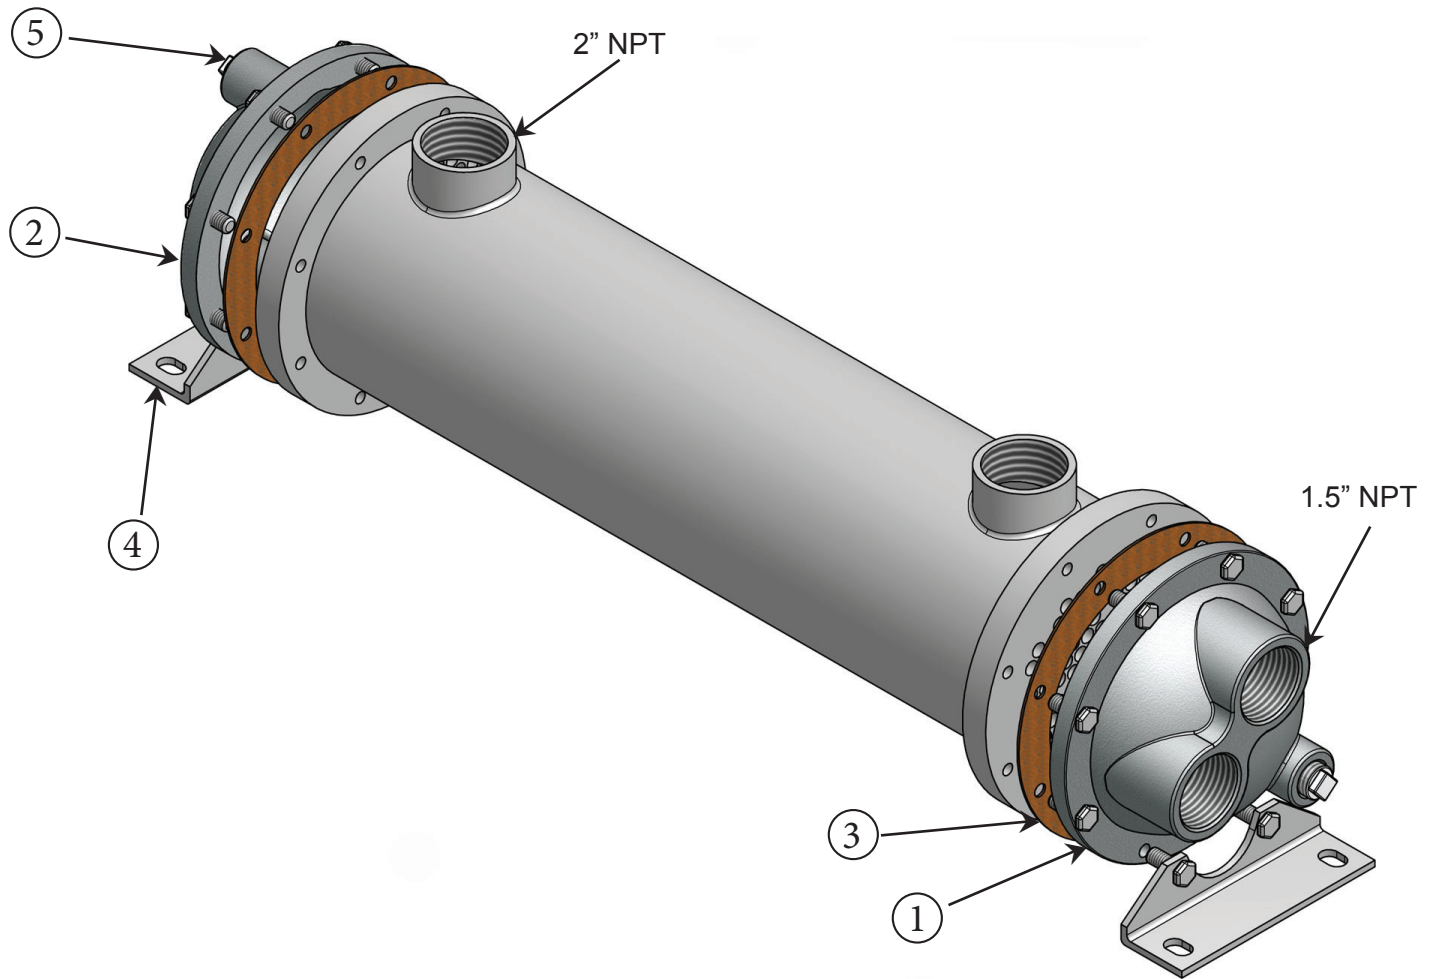

CS-1214-FP Parts List

Item	Description	Material	Part Number	Stock
1.	End Bonnet / In-Out	Cast Iron	204-0005	Yes
2.	End Bonnet / Return	Cast Iron	204-0006	Yes
1.	End Bonnet / In-Out	Cast Bronze	204-0031	Yes
2.	End Bonnet / Return	Cast Bronze	204-0032	Yes
1.	End Bonnet / In-Out	Stainless Steel	204-0074	Yes
2.	End Bonnet / Return	Stainless Steel	204-0075	Yes
3.	Gasket / Front-Back	Hypalon (CORK COMPOSITE)	302-1004	Yes
3.	Gasket / Front-Back	High Temp.(DURLON 8500)	302-1014	Yes
4.	Foot Bracket	Steel	204-0245	Yes
5.	Zinc Anode	Brass Fitting, Zinc Rod	301-0003	Yes