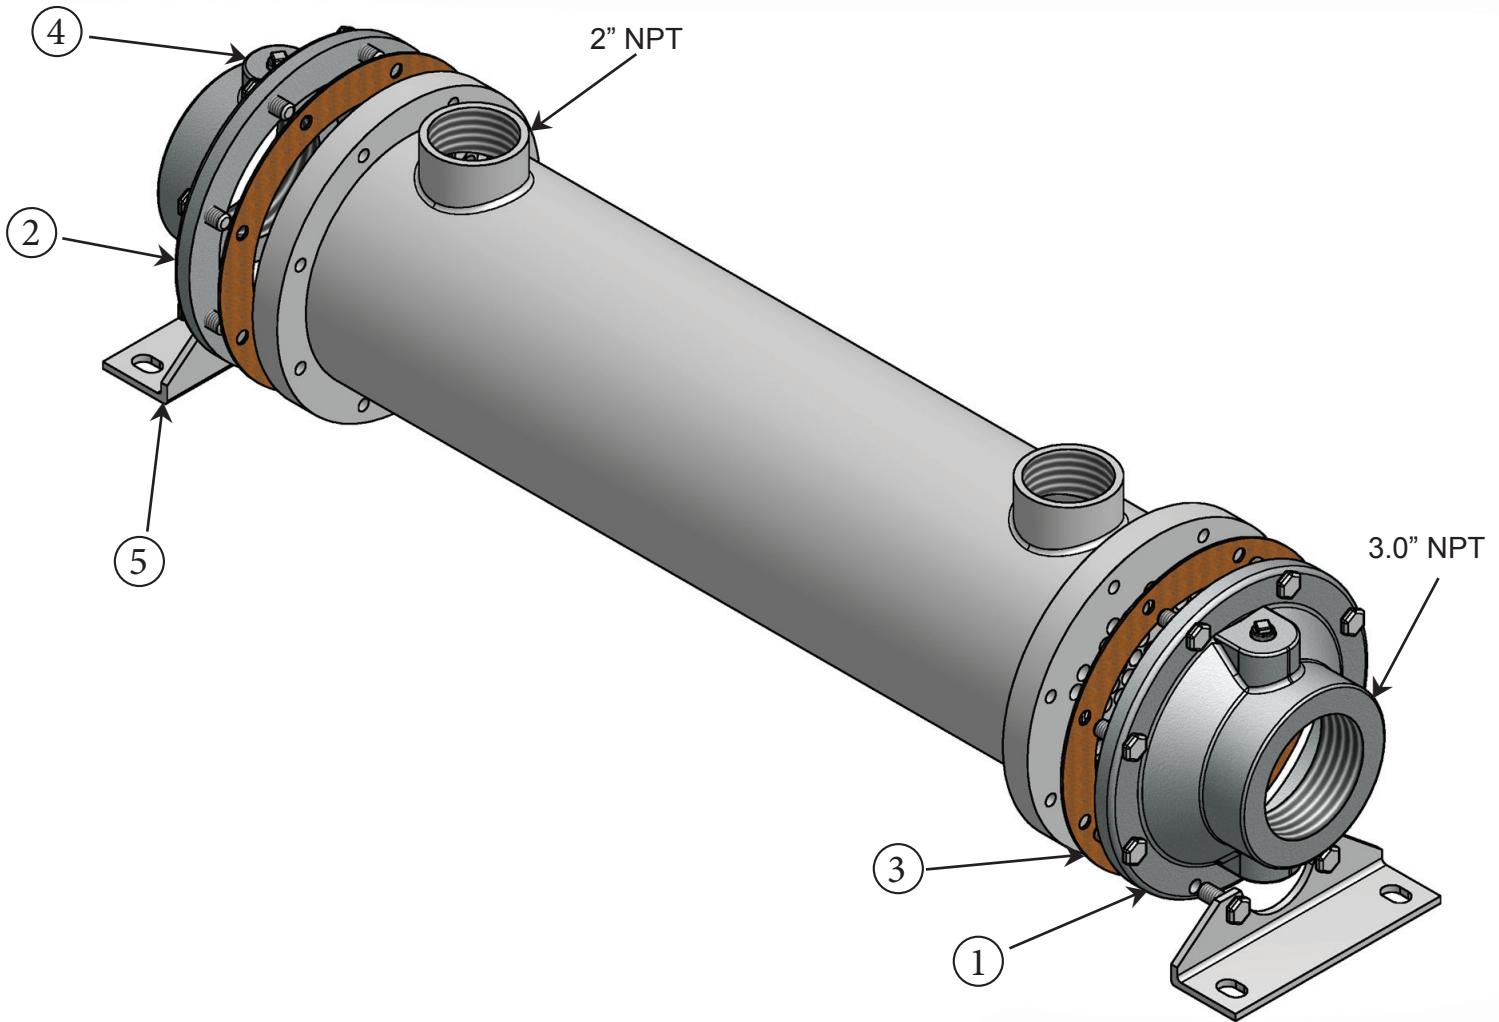

# CS-1224-SP Parts List

<u>Item</u>	<u>Description</u>	<u>Material</u>	<u>Part Number</u>	<u>Stock</u>
1.	End Bonnet / In-Out	Cast Iron	204-0002	Yes
2.	End Bonnet / In-Out	Cast Iron	204-0002	Yes
1.	End Bonnet / In-Out	Cast Bronze	204-0028	Yes
2.	End Bonnet / In-Out	Cast Bronze	204-0028	Yes
1.	End Bonnet / In-Out	Stainless Steel	204-0071	Yes
2.	End Bonnet / In-Out	Stainless Steel	204-0071	Yes
3.	Gasket / Front-Back	Hypalon (CORK COMPOSITE)	302-1004	Yes
3.	Gasket / Front-Back	High Temp.(DURLON 8500)	302-1014	Yes
4.	Foot Bracket	Steel	204-0245	Yes
5.	Zinc Anode	Brass Fitting, Zinc Rod	301-0003	Yes