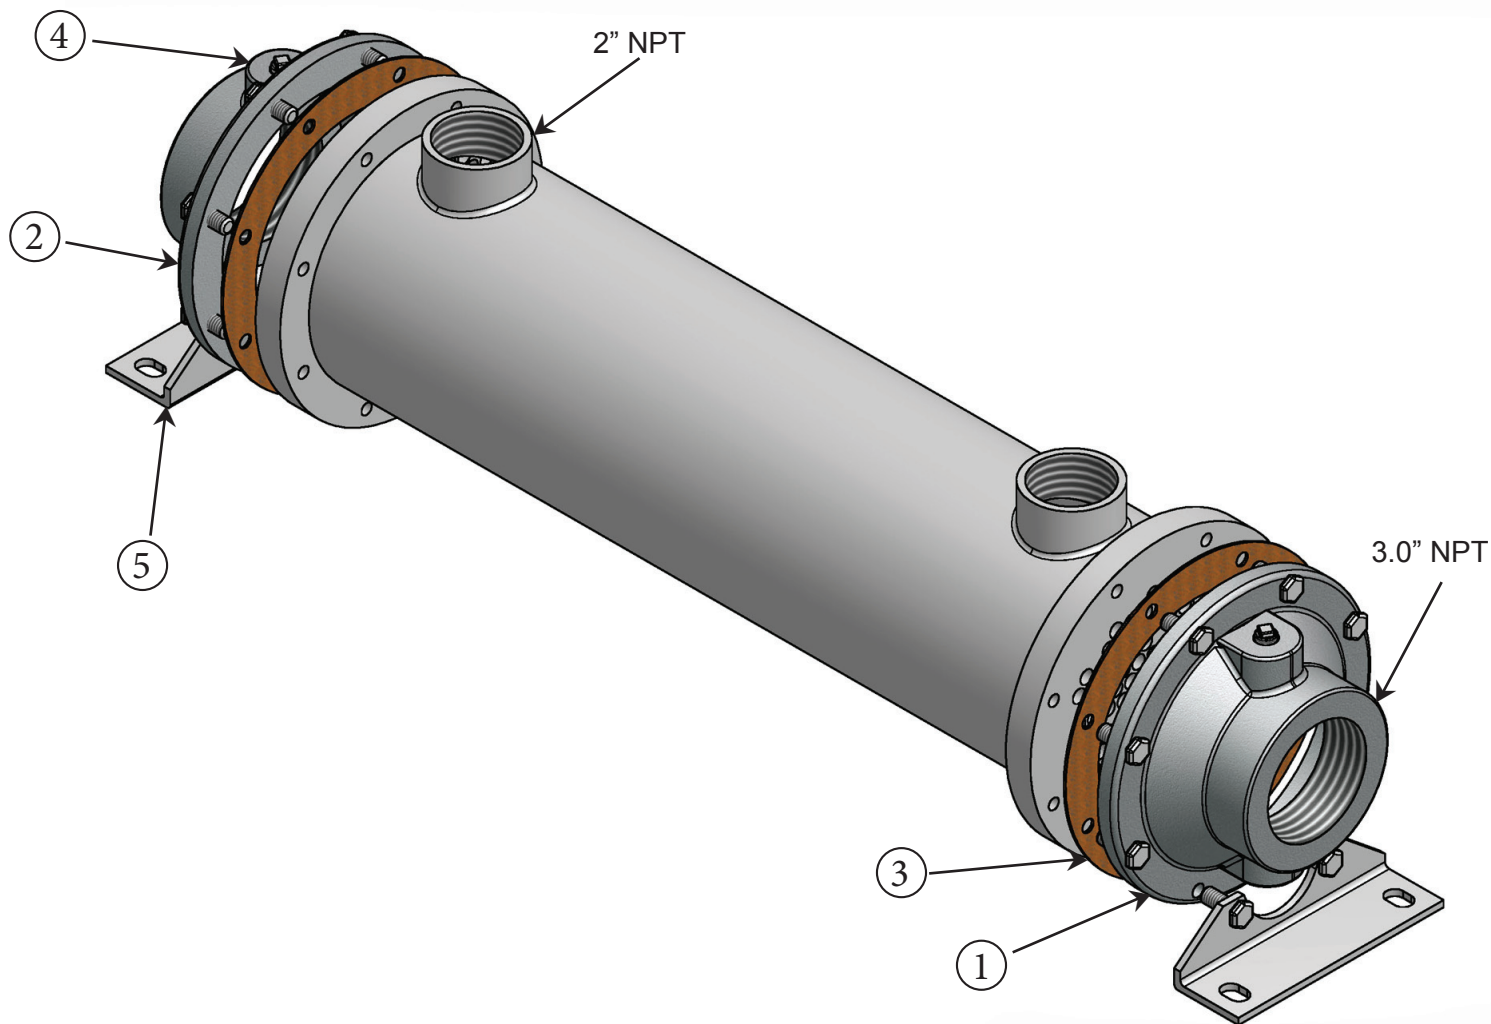

CS-1236-SP Parts List

Item	Description	Material	Part Number	Stock
1.	End Bonnet / In-Out	Cast Iron	204-0002	Yes
2.	End Bonnet / In-Out	Cast Iron	204-0002	Yes
1.	End Bonnet / In-Out	Cast Bronze	204-0028	Yes
2.	End Bonnet / In-Out	Cast Bronze	204-0028	Yes
1.	End Bonnet / In-Out	Stainless Steel	204-0071	Yes
2.	End Bonnet / In-Out	Stainless Steel	204-0071	Yes
3.	Gasket / Front-Back	Hypalon (CORK COMPOSITE)	302-1004	Yes
3.	Gasket / Front-Back	High Temp. (DURLON 8500)	302-1014	Yes
4.	Foot Bracket	Steel	204-0245	Yes
5.	Zinc Anode	Brass Fitting, Zinc Rod	301-0003	Yes