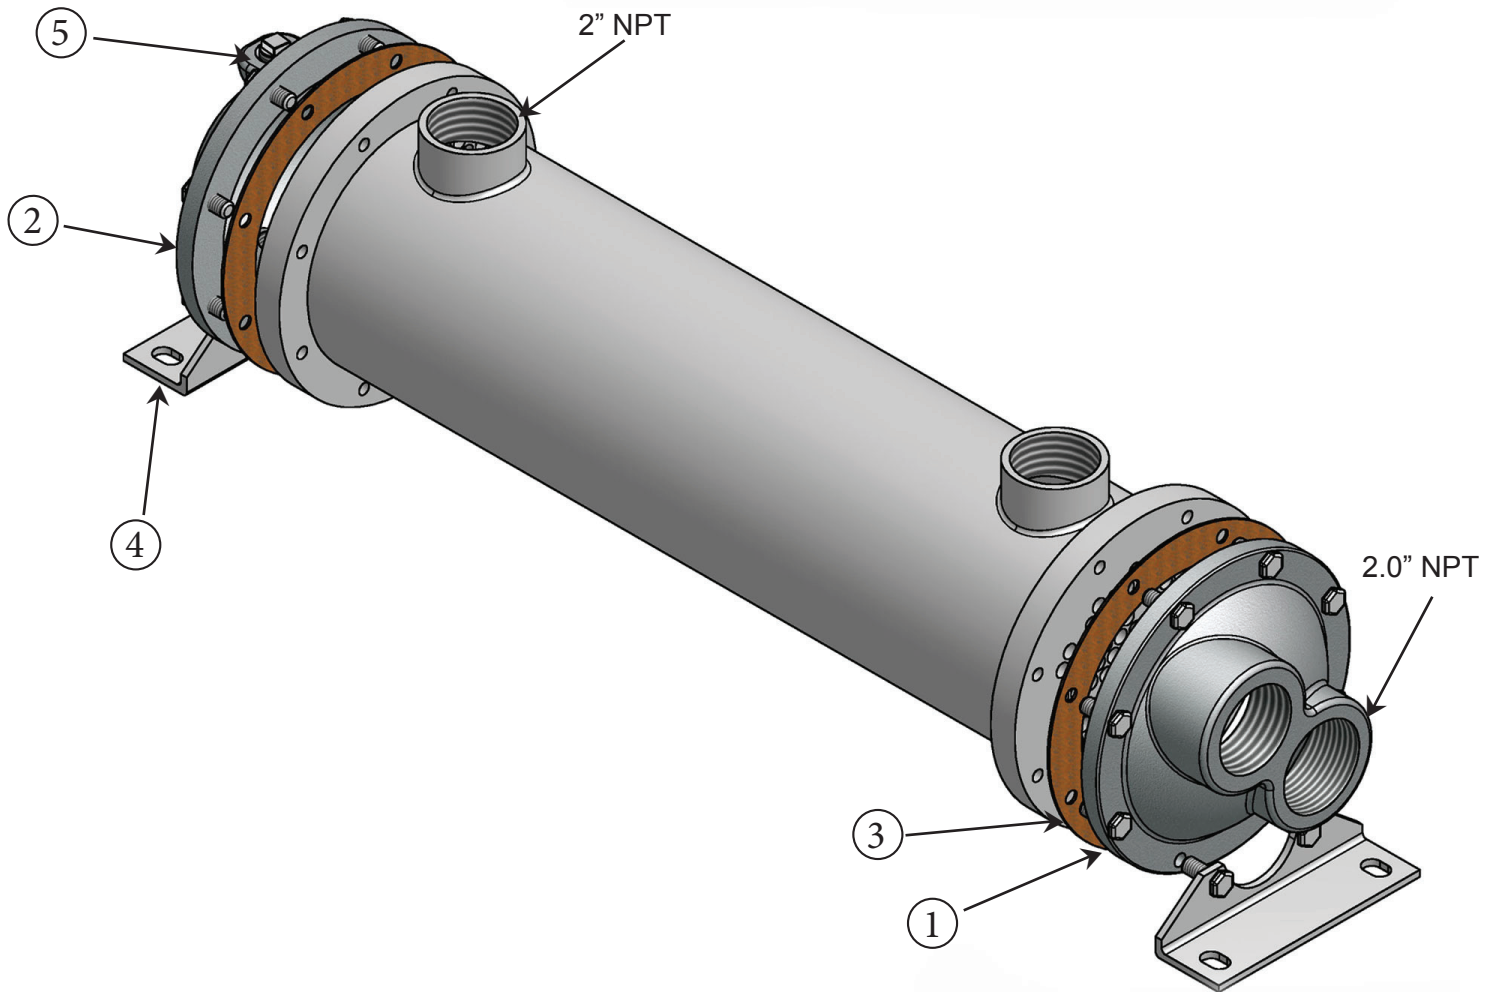

CS-1236-TP Parts List

Item	Description	Material	Part Number	Stock
1.	End Bonnet / In-Out	Cast Iron	204-0003	Yes
2.	End Bonnet / Return	Cast Iron	204-0004	Yes
1.	End Bonnet / In-Out	Cast Bronze	204-0029	Yes
2.	End Bonnet / Return	Cast Bronze	204-0030	Yes
1.	End Bonnet / In-Out	Stainless Steel	204-0072	Yes
2.	End Bonnet / Return	Stainless Steel	204-0073	Yes
3.	Gasket / Front-Back	Hypalon (CORK COMPOSITE)	302-1004	Yes
3.	Gasket / Front-Back	High Temp. (DURLON 8500)	302-1014	Yes
4.	Foot Bracket	Steel	204-0245	Yes
5.	Zinc Anode	Brass Fitting, Zinc Rod	301-0003	Yes

Zinc Anode Schematic