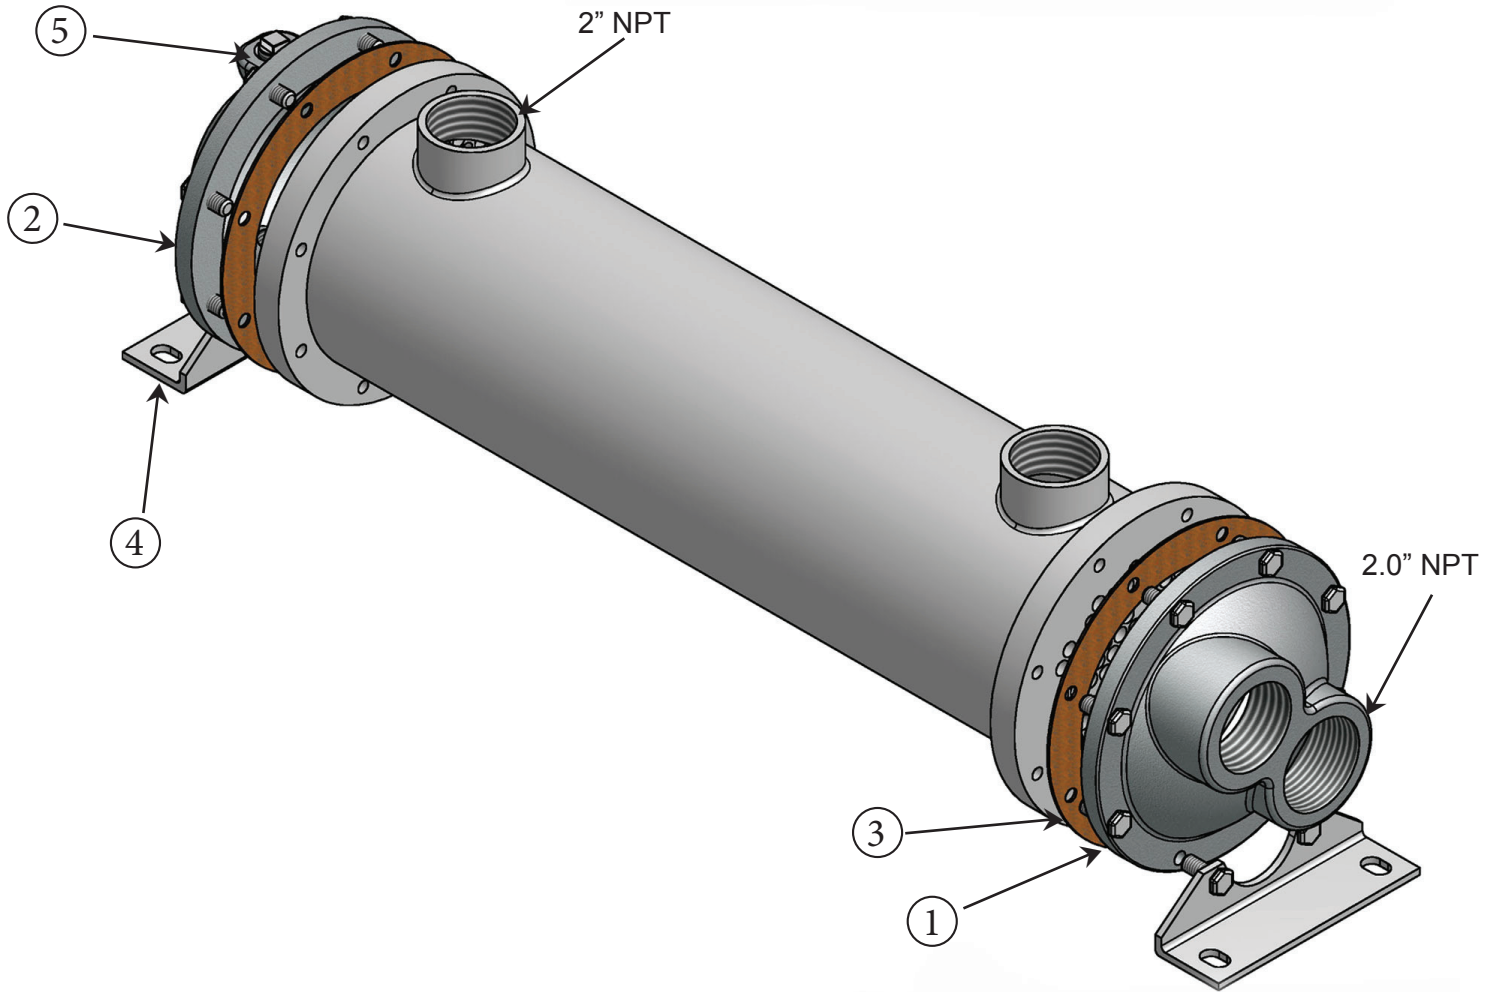

# CS-1248-TP Parts List

Item	Description	Material	Part Number	Stock
1.	End Bonnet / In-Out	Cast Iron	204-0003	Yes
2.	End Bonnet / Return	Cast Iron	204-0004	Yes
1.	End Bonnet / In-Out	Cast Bronze	204-0029	Yes
2.	End Bonnet / Return	Cast Bronze	204-0030	Yes
1.	End Bonnet / In-Out	Stainless Steel	204-0072	Yes
2.	End Bonnet / Return	Stainless Steel	204-0073	Yes
3.	Gasket / Front-Back	Hypalon (CORK COMPOSITE)	302-1004	Yes
3.	Gasket / Front-Back	High Temp. (DURLON 8500)	302-1014	Yes
4.	Foot Bracket	Steel	204-0245	Yes
5.	Zinc Anode	Brass Fitting, Zinc Rod	301-0003	Yes

Zinc Anode Schematic