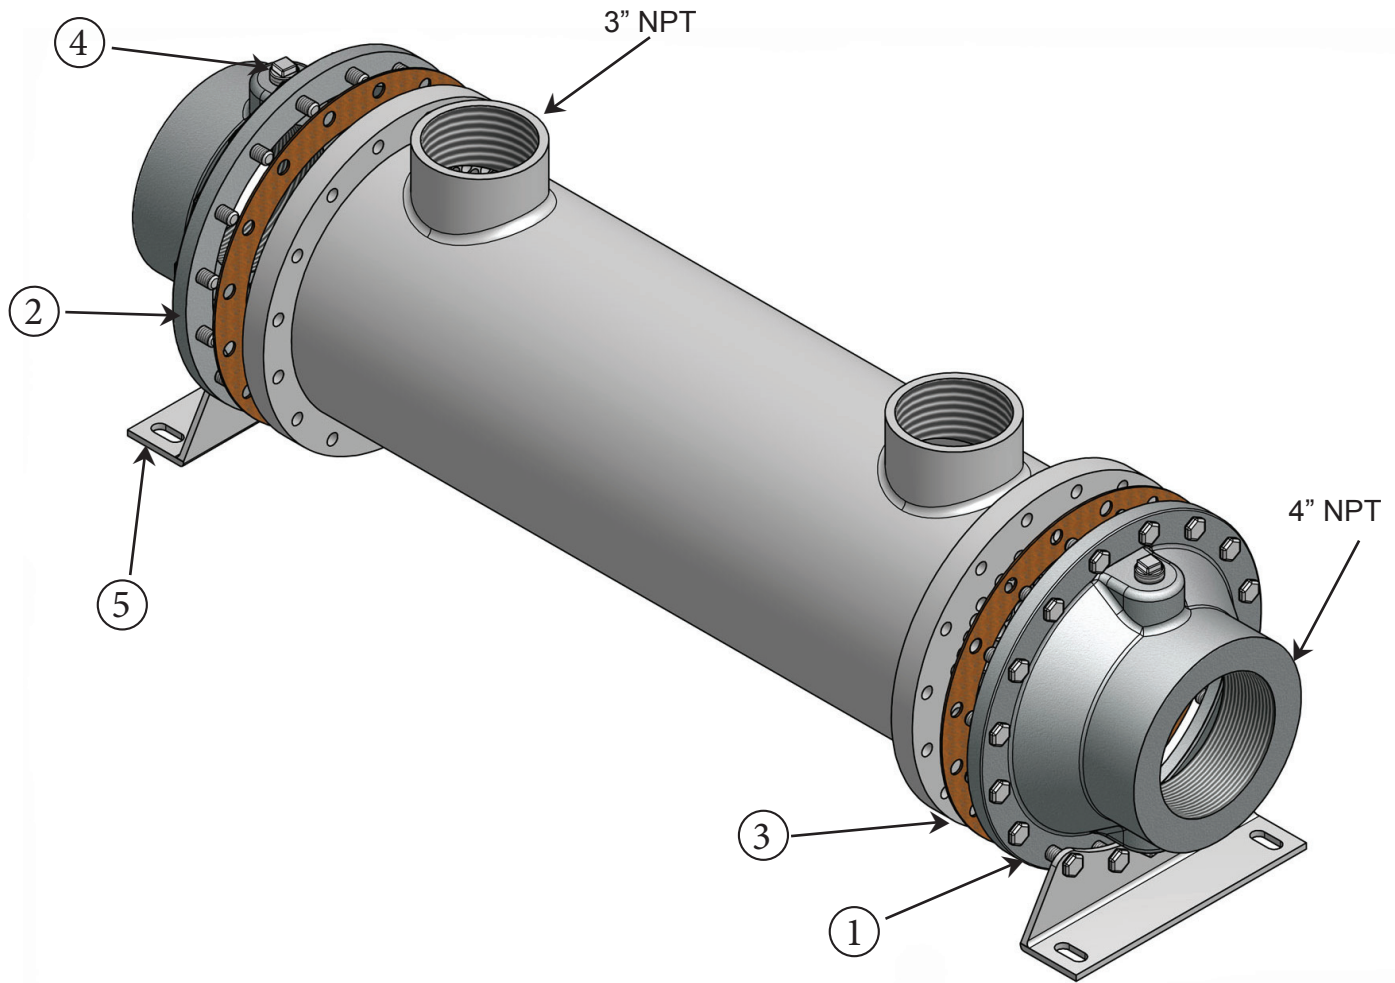

# CS-1724-SP Parts List

<u>Item</u>	<u>Description</u>	<u>Material</u>	<u>Part Number</u>	<u>Price Each</u>	<u>Stock</u>
1.	End Bonnet / In-Out	Cast Iron	205-0002		Yes
2.	End Bonnet / In-Out	Cast Iron	205-0002		Yes
1.	End Bonnet / In-Out	Cast Bronze	205-0028		Yes
2.	End Bonnet / In-Out	Cast Bronze	205-0028		Yes
1.	End Bonnet / In-Out	Stainless Steel	205-0053		Yes
2.	End Bonnet / In-Out	Stainless Steel	205-0053		Yes
3.	Gasket / Front-Back	Hypalon	302-1005		Yes
3.	Gasket / Front-Back	High Temperature	302-1015		Yes
4.	0.5" NPT Thread 1.75" by 0.63" OD	Zinc Anode	301-0003		Yes
5.	Foot Bracket	Steel	205-0161		Yes