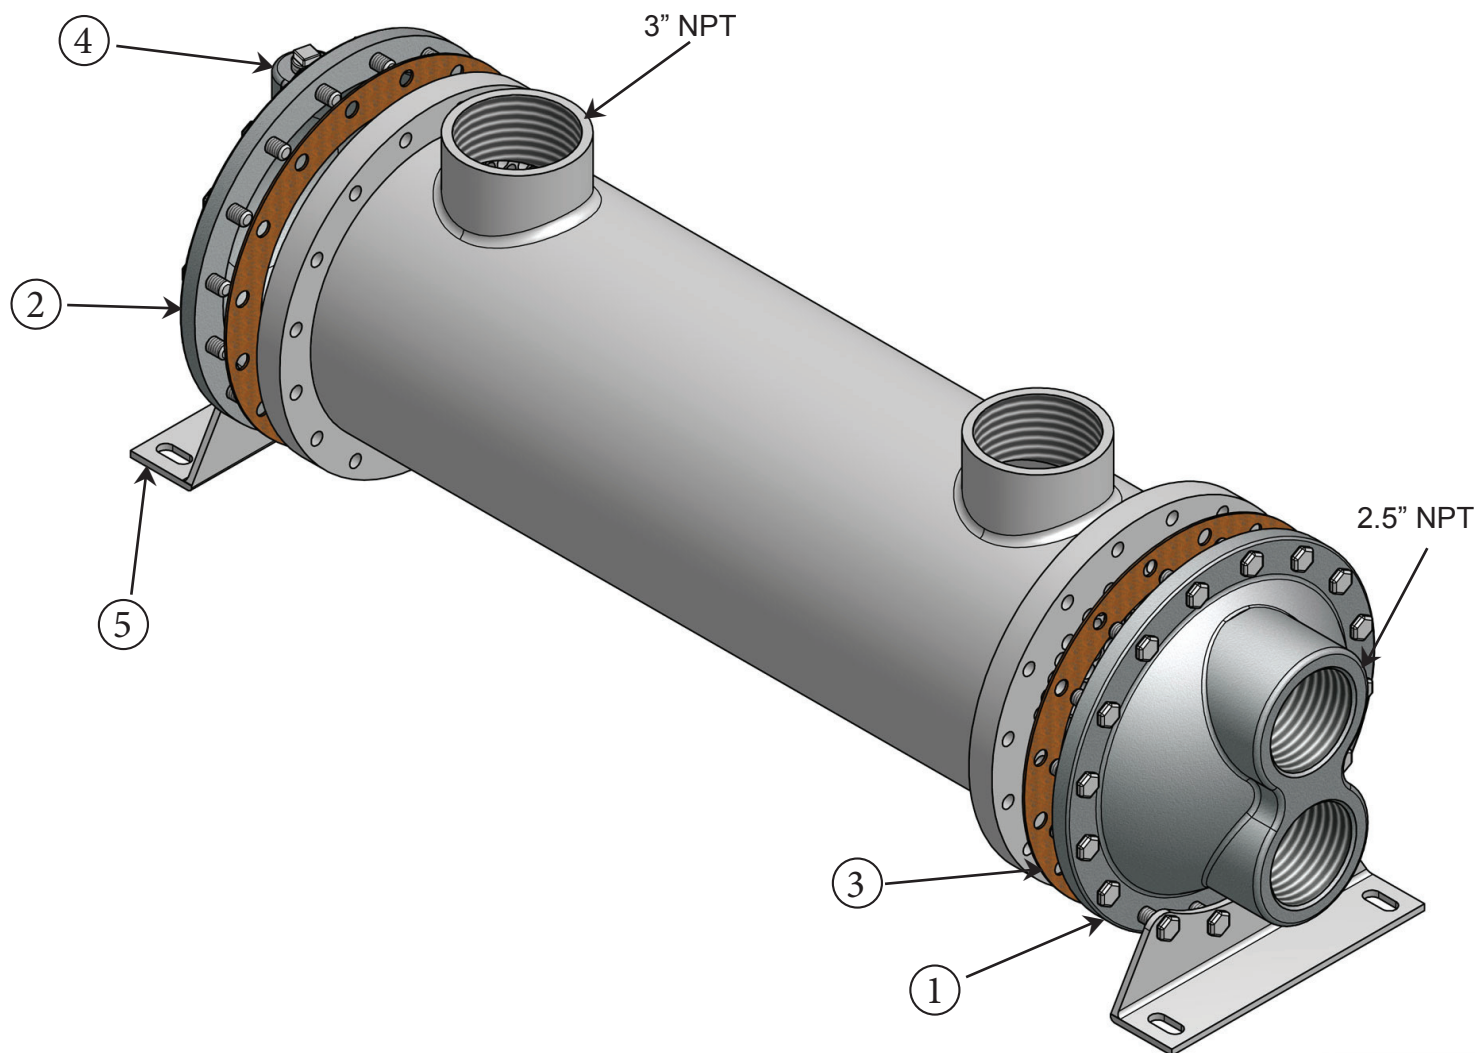

CS-1724-TP Parts List

<u>Item</u>	<u>Description</u>	<u>Material</u>	<u>Part Number</u>	<u>Price Each</u>	<u>Stock</u>
1.	End Bonnet / In-Out	Cast Iron	205-0003		Yes
2.	End Bonnet / Return	Cast Iron	205-0004		Yes
1.	End Bonnet / In-Out	Cast Bronze	205-0029		Yes
2.	End Bonnet / Return	Cast Bronze	205-0030		Yes
1.	End Bonnet / In-Out	Stainless Steel	205-0056		Yes
2.	End Bonnet / Return	Stainless Steel	205-0057		Yes
3.	Gasket / Front-Back	Hypalon	302-1005		Yes
3.	Gasket / Front-Back	High Temperature	302-1015		Yes
4.	0.5" NPT Thread 1.75" by 0.63" OD	Zinc Anode	301-0003		Yes
5.	Foot Bracket	Steel	205-0161		Yes