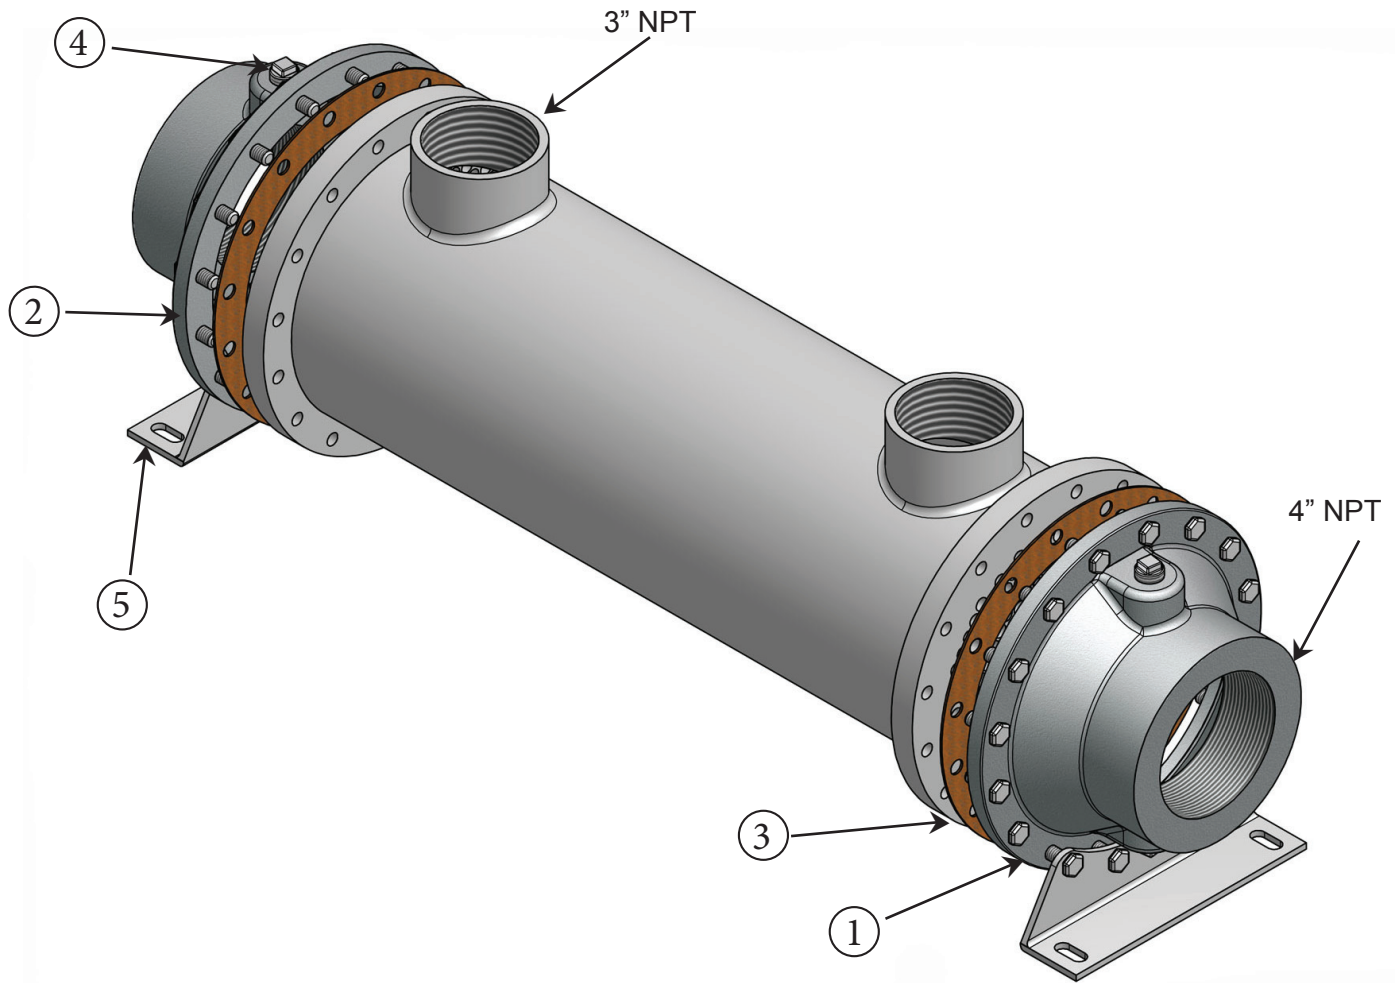

CS-1736-SP Parts List

<u>Item</u>	<u>Description</u>	<u>Material</u>	<u>Part Number</u>	<u>Price Each</u>	<u>Stock</u>
1.	End Bonnet / In-Out	Cast Iron	205-0002		Yes
2.	End Bonnet / In-Out	Cast Iron	205-0002		Yes
1.	End Bonnet / In-Out	Cast Bronze	205-0028		Yes
2.	End Bonnet / In-Out	Cast Bronze	205-0028		Yes
1.	End Bonnet / In-Out	Stainless Steel	205-0053		Yes
2.	End Bonnet / In-Out	Stainless Steel	205-0053		Yes
3.	Gasket / Front-Back	Hypalon	302-1005		Yes
3.	Gasket / Front-Back	High Temperature	302-1015		Yes
4.	0.5" NPT Thread 1.75" by 0.63" OD	Zinc Anode	301-0003		Yes
5.	Foot Bracket	Steel	205-0161		Yes