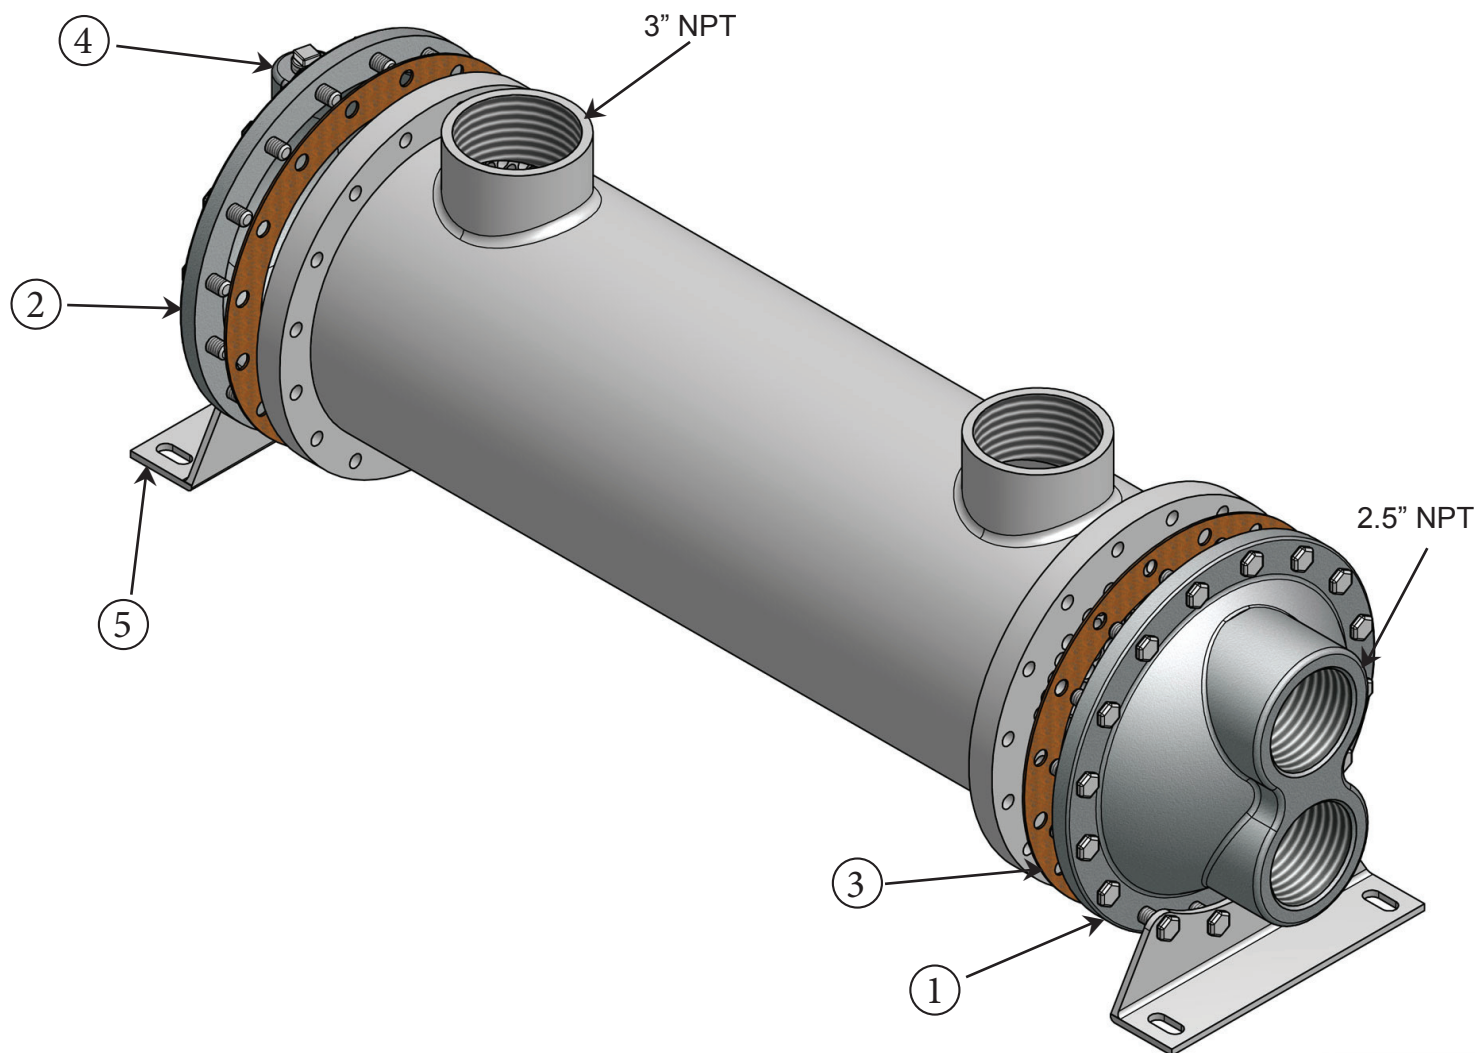

CS-1736-TP Parts List

<u>Item</u>	<u>Description</u>	<u>Material</u>	<u>Part Number</u>	<u>Price Each</u>	<u>Stock</u>
1.	End Bonnet / In-Out	Cast Iron	205-0003		Yes
2.	End Bonnet / Return	Cast Iron	205-0004		Yes
1.	End Bonnet / In-Out	Cast Bronze	205-0029		Yes
2.	End Bonnet / Return	Cast Bronze	205-0030		Yes
1.	End Bonnet / In-Out	Stainless Steel	205-0056		Yes
2.	End Bonnet / Return	Stainless Steel	205-0057		Yes
3.	Gasket / Front-Back	Hypalon	302-1005		Yes
3.	Gasket / Front-Back	High Temperature	302-1015		Yes
4.	0.5" NPT Thread 1.75" by 0.63" OD	Zinc Anode	301-0003		Yes
5.	Foot Bracket	Steel	205-0161		Yes