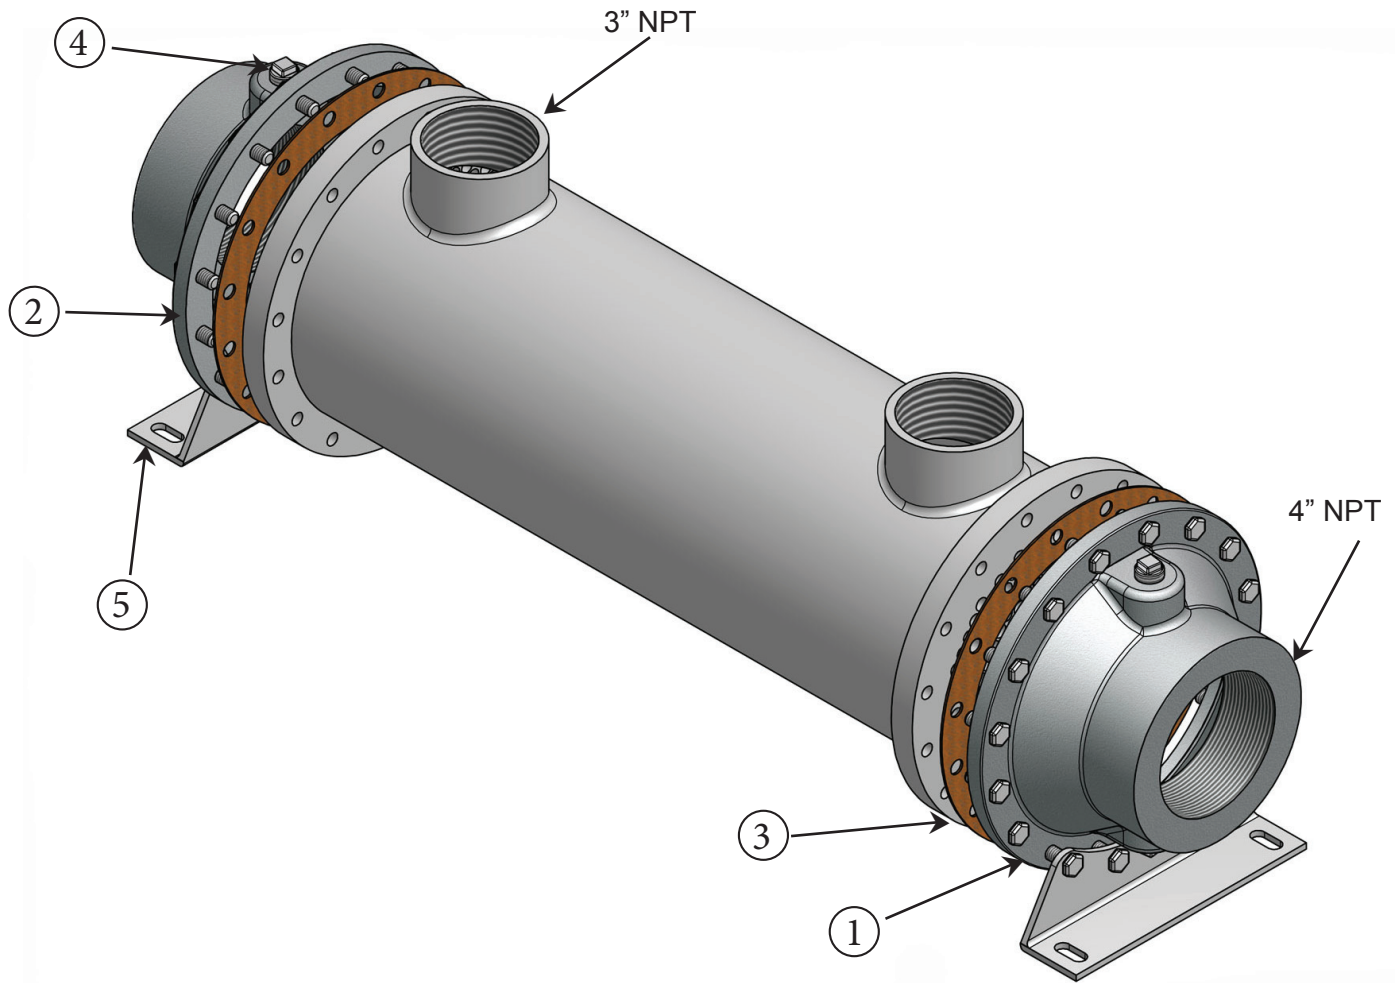

# CS-1748-SP Parts List

<u>Item</u>	<u>Description</u>	<u>Material</u>	<u>Part Number</u>	<u>Price Each</u>	<u>Stock</u>
1.	End Bonnet / In-Out	Cast Iron	205-0002		Yes
2.	End Bonnet / In-Out	Cast Iron	205-0002		Yes
1.	End Bonnet / In-Out	Cast Bronze	205-0028		Yes
2.	End Bonnet / In-Out	Cast Bronze	205-0028		Yes
1.	End Bonnet / In-Out	Stainless Steel	205-0053		Yes
2.	End Bonnet / In-Out	Stainless Steel	205-0053		Yes
3.	Gasket / Front-Back	Hypalon	302-1005		Yes
3.	Gasket / Front-Back	High Temperature	302-1015		Yes
4.	0.5" NPT Thread 1.75" by 0.63" OD	Zinc Anode	301-0003		Yes
5.	Foot Bracket	Steel	205-0161		Yes