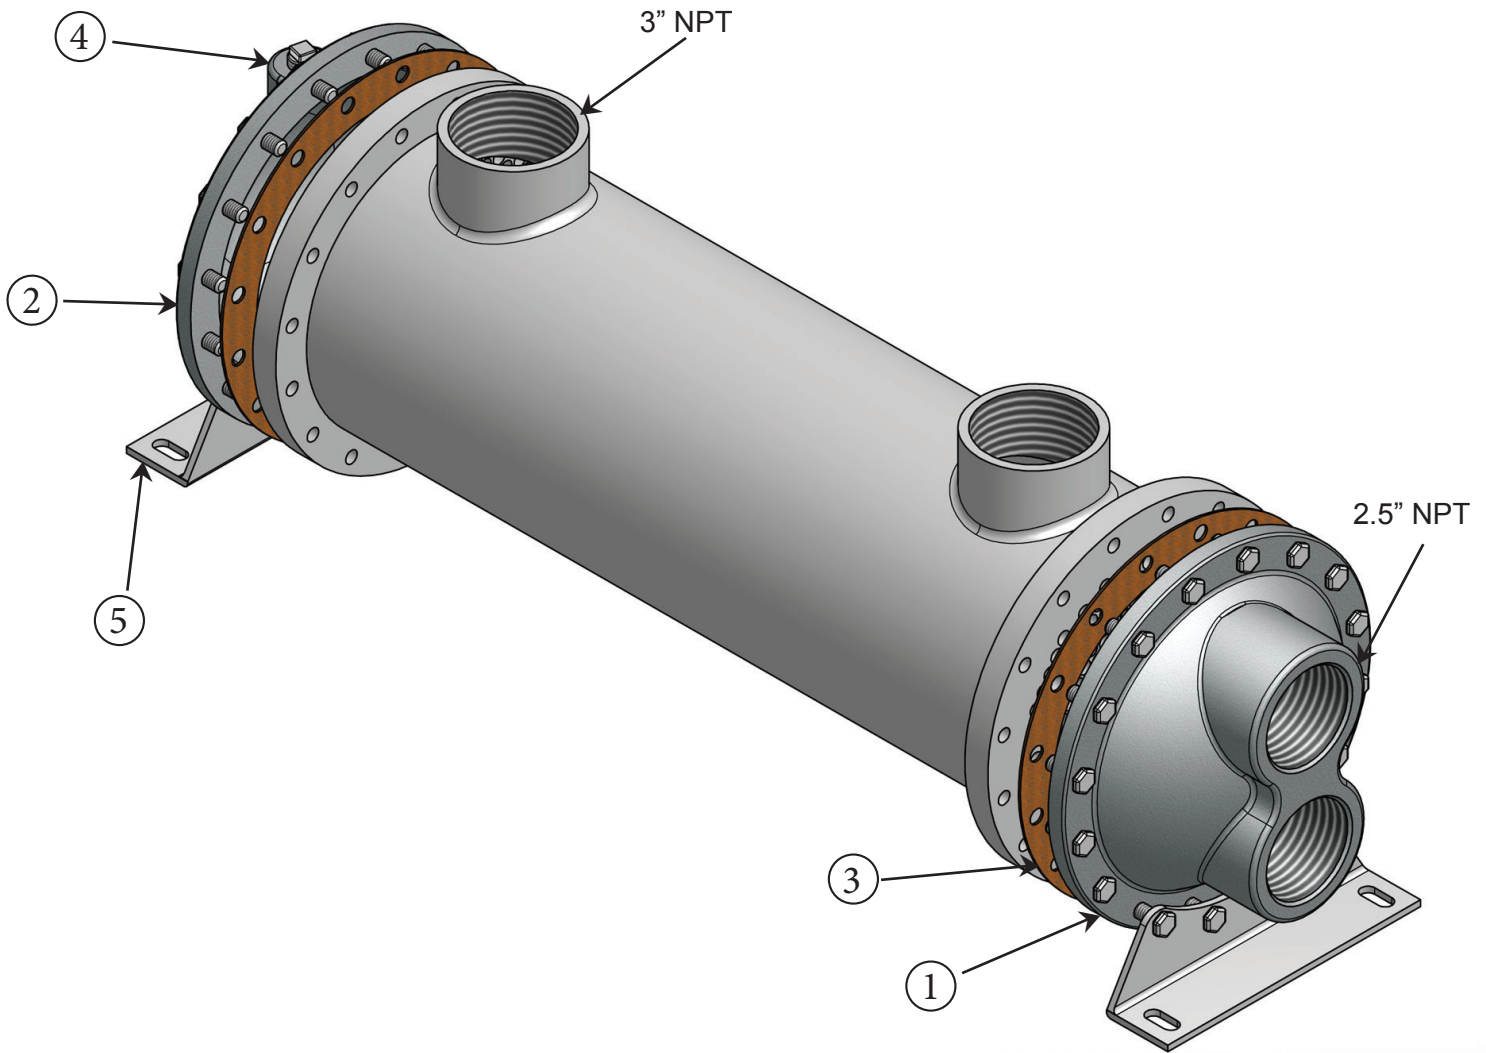

CS-1748-TP Parts List

<u>Item</u>	<u>Description</u>	<u>Material</u>	<u>Part Number</u>	<u>Price Each</u>	<u>Stock</u>
1.	End Bonnet / In-Out	Cast Iron	205-0003		Yes
2.	End Bonnet / Return	Cast Iron	205-0004		Yes
1.	End Bonnet / In-Out	Cast Bronze	205-0029		Yes
2.	End Bonnet / Return	Cast Bronze	205-0030		Yes
1.	End Bonnet / In-Out	Stainless Steel	205-0056		Yes
2.	End Bonnet / Return	Stainless Steel	205-0057		Yes
3.	Gasket / Front-Back	Hypalon	302-1005		Yes
3.	Gasket / Front-Back	High Temperature	302-1015		Yes
4.	0.5" NPT Thread 1.75" by 0.63" OD	Zinc Anode	301-0003		Yes
5.	Foot Bracket	Steel	205-0161		Yes