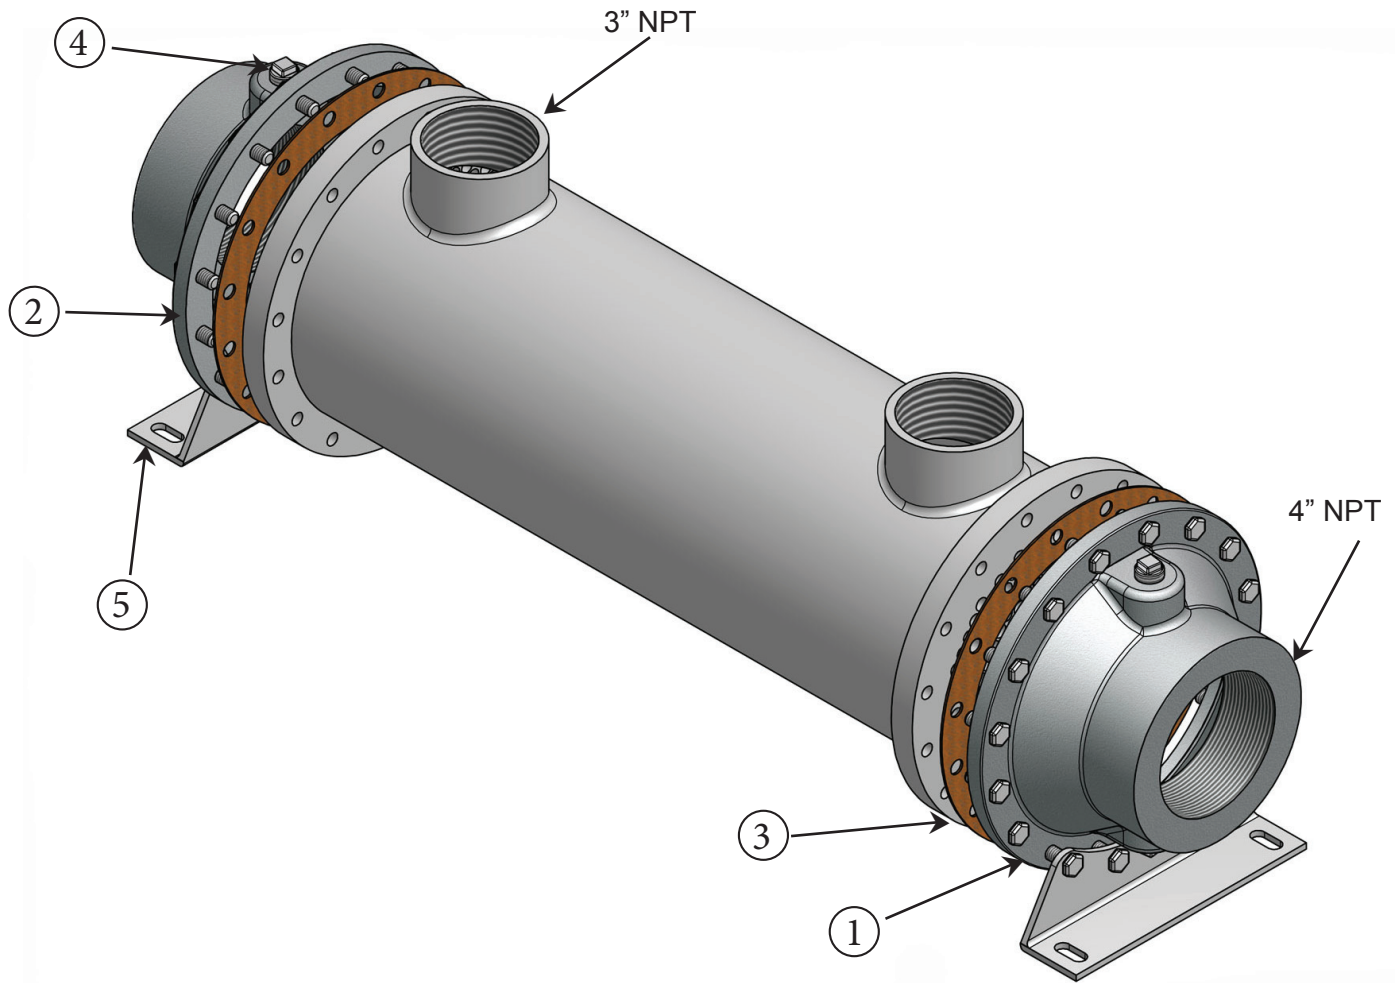

# CS-1760-SP Parts List

<u>Item</u>	<u>Description</u>	<u>Material</u>	<u>Part Number</u>	<u>Price Each</u>	<u>Stock</u>
1.	End Bonnet / In-Out	Cast Iron	205-0002		Yes
2.	End Bonnet / In-Out	Cast Iron	205-0002		Yes
1.	End Bonnet / In-Out	Cast Bronze	205-0028		Yes
2.	End Bonnet / In-Out	Cast Bronze	205-0028		Yes
1.	End Bonnet / In-Out	Stainless Steel	205-0053		Yes
2.	End Bonnet / In-Out	Stainless Steel	205-0053		Yes
3.	Gasket / Front-Back	Hypalon	302-1005		Yes
3.	Gasket / Front-Back	High Temperature	302-1015		Yes
4.	0.5" NPT Thread 1.75" by 0.63" OD	Zinc Anode	301-0003		Yes
5.	Foot Bracket	Steel	205-0161		Yes