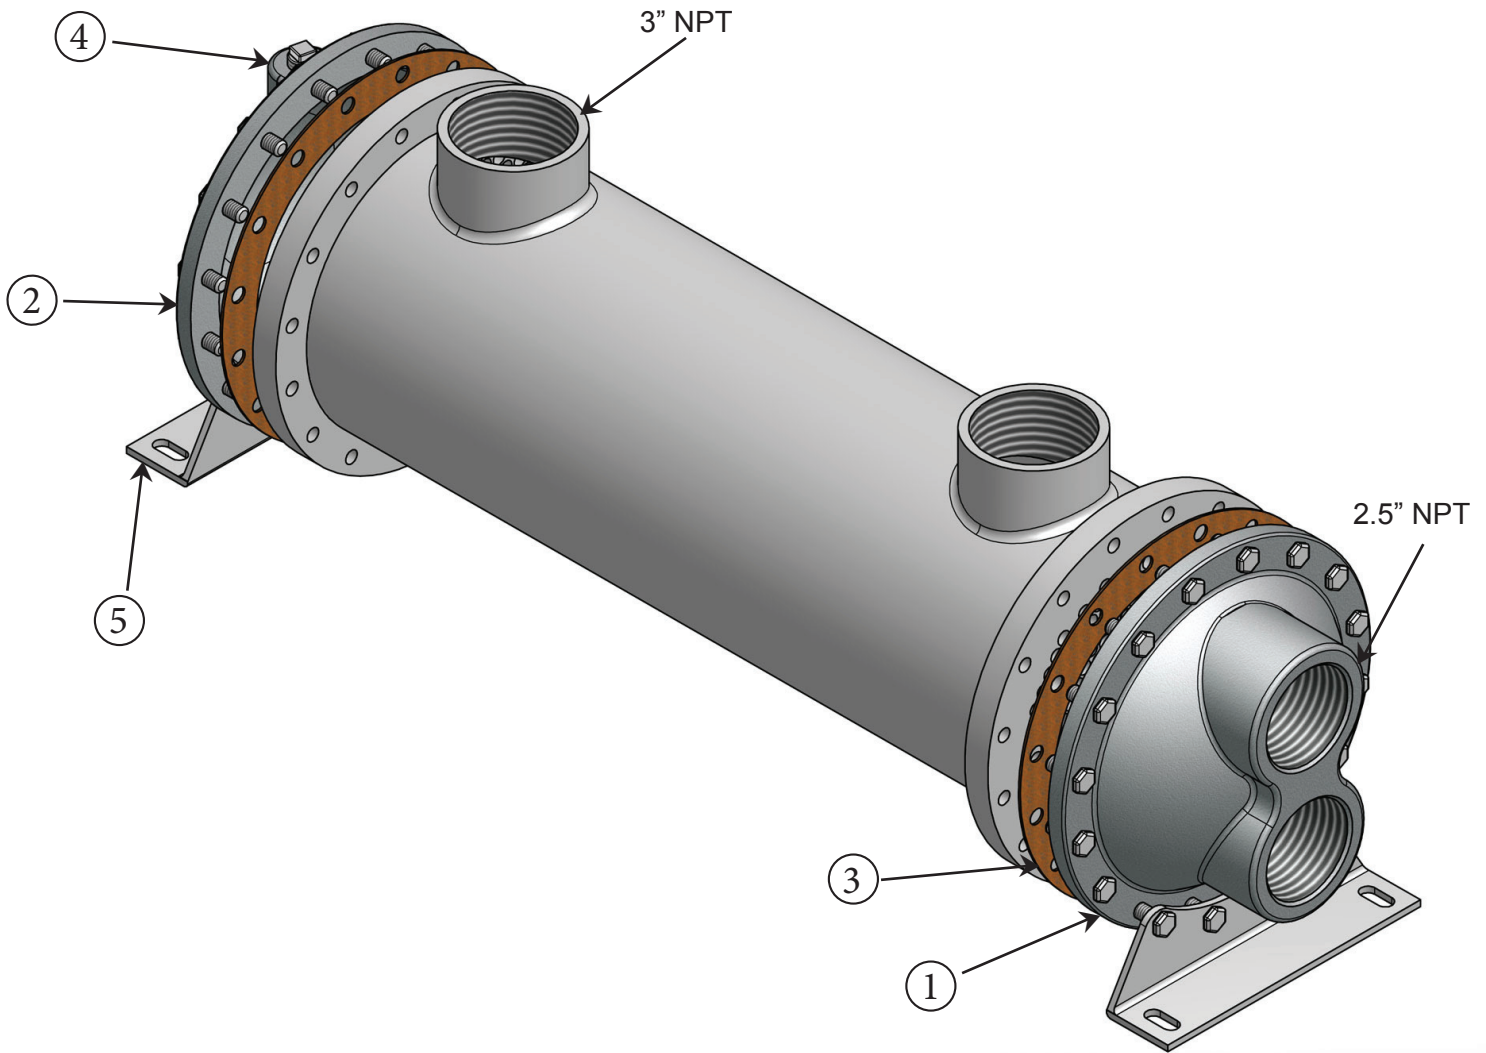

CS-1760-TP Parts List

<u>Item</u>	<u>Description</u>	<u>Material</u>	<u>Part Number</u>	<u>Price Each</u>	<u>Stock</u>
1.	End Bonnet / In-Out	Cast Iron	205-0003		Yes
2.	End Bonnet / Return	Cast Iron	205-0004		Yes
1.	End Bonnet / In-Out	Cast Bronze	205-0029		Yes
2.	End Bonnet / Return	Cast Bronze	205-0030		Yes
1.	End Bonnet / In-Out	Stainless Steel	205-0056		Yes
2.	End Bonnet / Return	Stainless Steel	205-0057		Yes
3.	Gasket / Front-Back	Hypalon	302-1005		Yes
3.	Gasket / Front-Back	High Temperature	302-1015		Yes
4.	0.5" NPT Thread 1.75" by 0.63" OD	Zinc Anode	301-0003		Yes
5.	Foot Bracket	Steel	205-0161		Yes