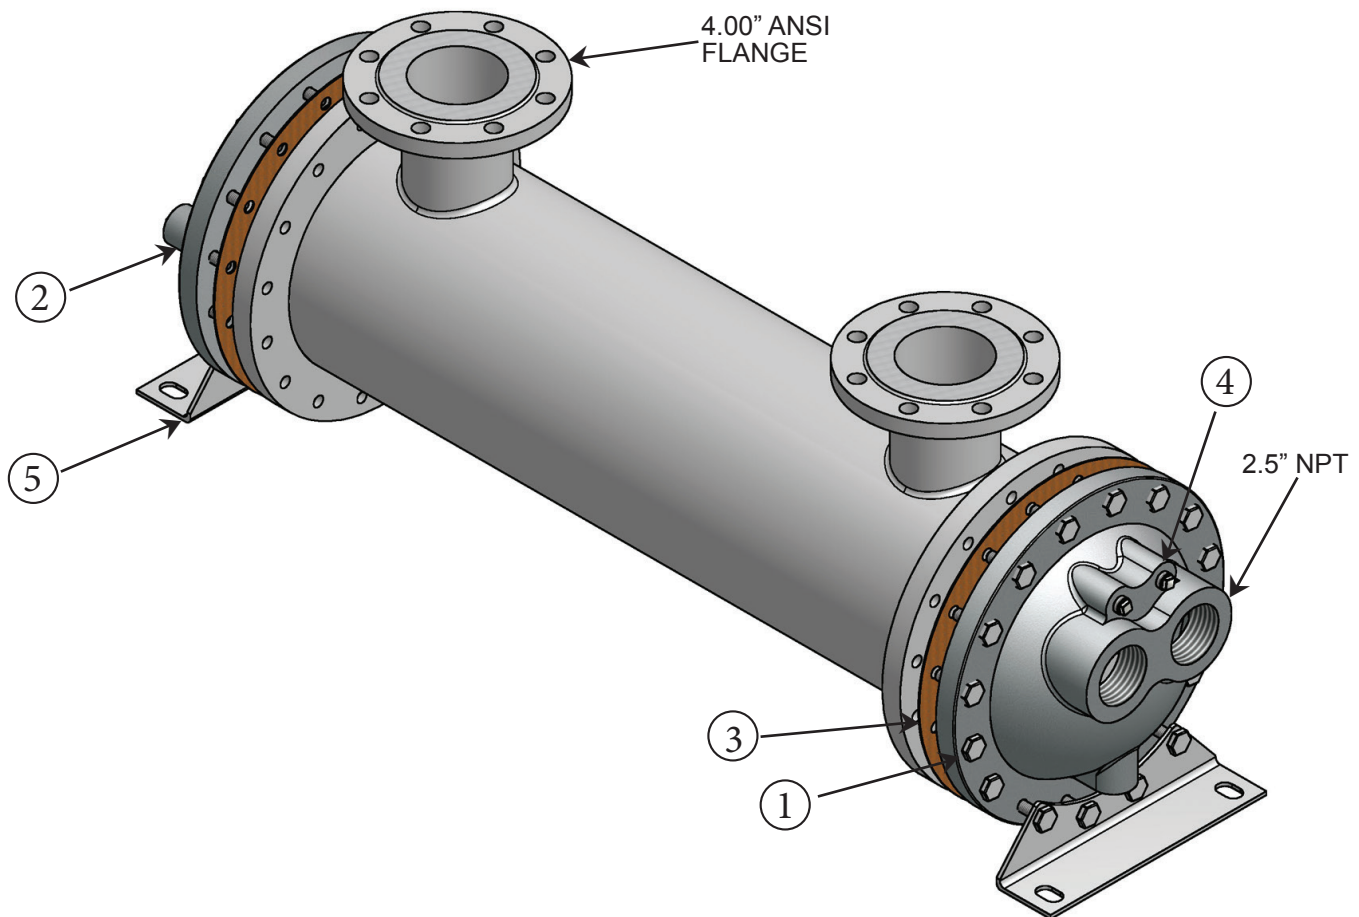

# CS-20120-FP Parts List

<u>Item</u>	<u>Description</u>	<u>Material</u>	<u>Part Number</u>	<u>Price Each</u>	<u>Stock</u>
1.	End Bonnet / In-Out	Cast Iron	208-0005		Yes
2.	End Bonnet / Return	Cast Iron	208-0006		Yes
1.	End Bonnet / In-Out	Cast Bronze	208-0010		Yes
2.	End Bonnet / Return	Cast Bronze	208-0011		Yes
1.	End Bonnet / In-Out	Stainless Steel	208-0025		Yes
2.	End Bonnet / Return	Stainless Steel	208-0027		Yes
3.	Gasket / Front-Back	Hypalon	302-1022		Yes
3.	Gasket / Front-Back	High Temperature	302-1013		Yes
4.	0.50" NPT Thread, 1.75" by 0.63"	Zinc Anode	301-0003		Yes
5.	Foot Bracket	Steel	208-0020		Yes