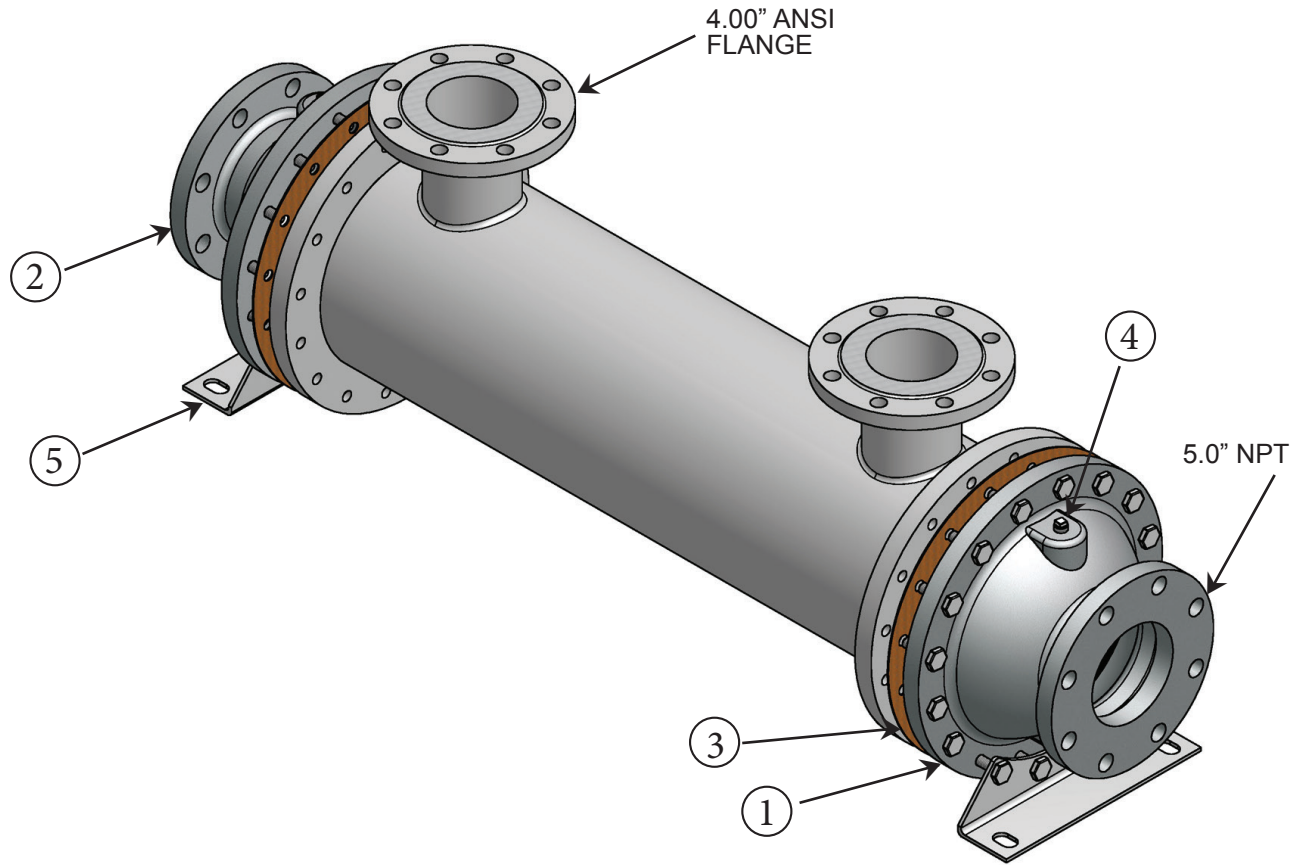

CS-20120-SP Parts List

<u>Item</u>	<u>Description</u>	<u>Material</u>	<u>Part Number</u>	<u>Price Each</u>	<u>Stock</u>
1.	End Bonnet / In-Out	Cast Iron	208-0002		Yes
2.	End Bonnet / In-Out	Cast Iron	208-0002		Yes
1.	End Bonnet / In-Out	Cast Bronze	208-0007		Yes
2.	End Bonnet / In-Out	Cast Bronze	208-0007		Yes
1.	End Bonnet / In-Out	Cast Stainless Steel	208-0021		Yes
2.	End Bonnet / In-Out	Cast Stainless Steel	208-0021		Yes
3.	Gasket / Front-Back	Hypalon	302-1016		Yes
3.	Gasket / Front-Back	High Temperature	302-1013		Yes
4.	0.50" NPT Thread, 1.75" by 0.63"	Zinc Anode	301-0003		Yes
5.	Foot Bracket	Steel	208-0013		Yes