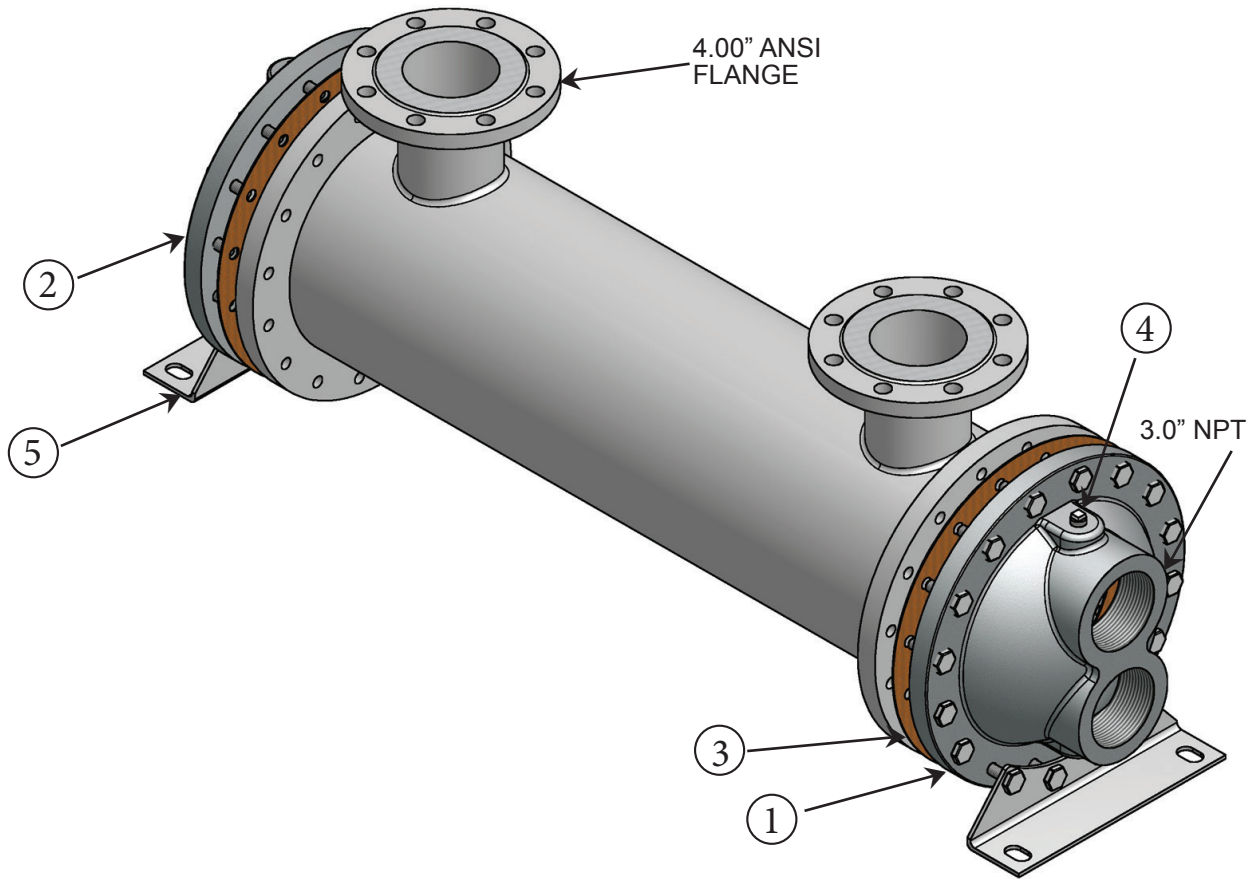

CS-20120-TP Parts List

<u>Item</u>	<u>Description</u>	<u>Material</u>	<u>Part Number</u>	<u>Price Each</u>	<u>Stock</u>
1.	End Bonnet / In-Out	Cast Iron	208-0003		Yes
2.	End Bonnet / Return	Cast Iron	208-0004		Yes
1.	End Bonnet / In-Out	Cast Bronze	208-0008		Yes
2.	End Bonnet / Return	Cast Bronze	208-0009		Yes
1.	End Bonnet / In-Out	Stainless Steel	208-0023		Yes
2.	End Bonnet / Return	Stainless Steel	208-0028		Yes
3.	Gasket / Front-Back	Hypalon	302-1022		Yes
3.	Gasket / Front-Back	High Temperature	302-1013		Yes
4.	0.50" NPT Thread, 1.75" by 0.63"	Zinc Anode	301-0003		Yes
5.	Foot Bracket	Steel	208-0020		Yes