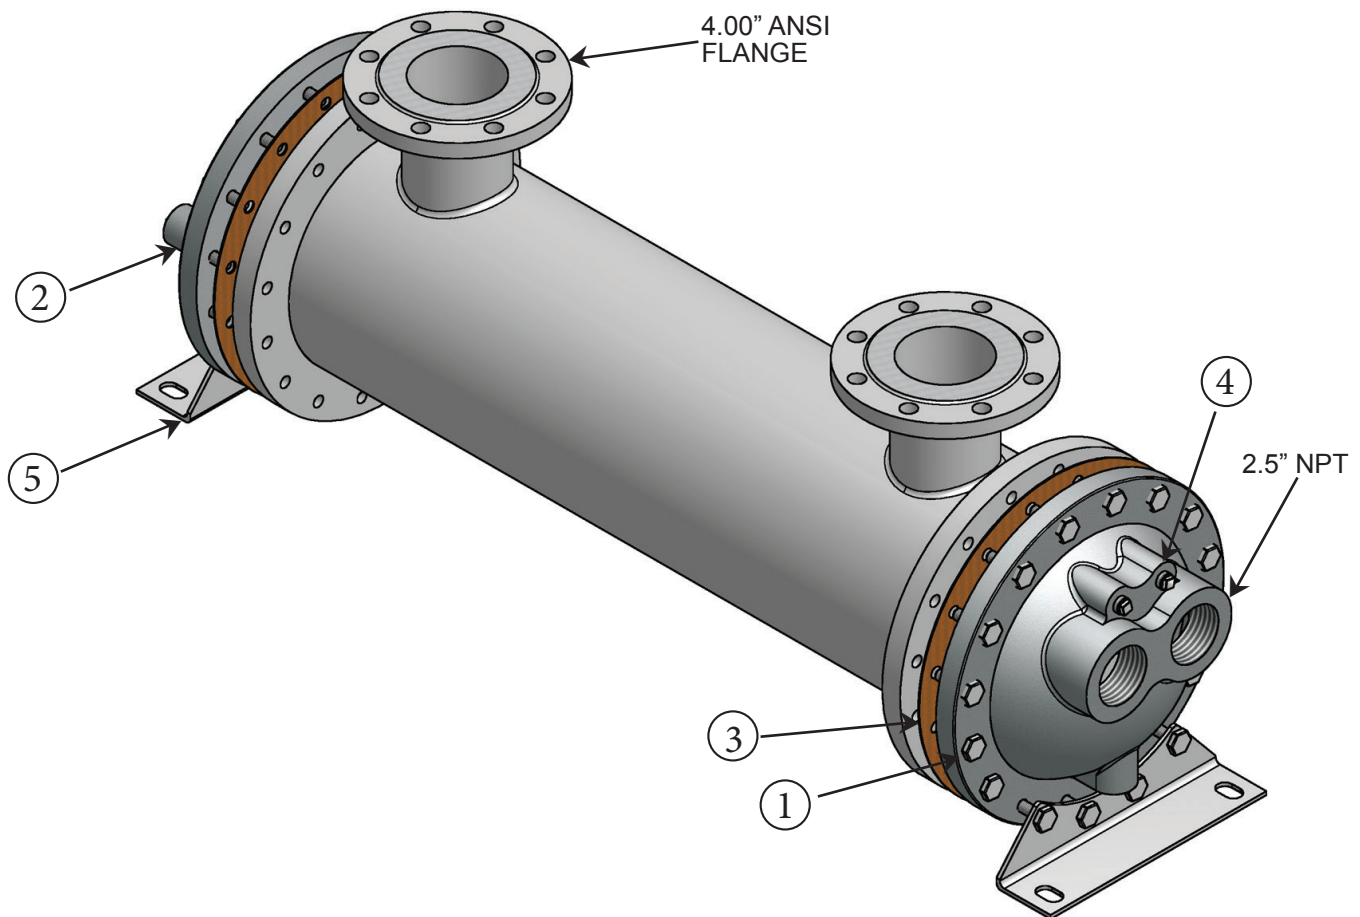

CS-20132-FP Parts List

<u>Item</u>	<u>Description</u>	<u>Material</u>	<u>Part Number</u>	<u>Price Each</u>	<u>Stock</u>
1.	End Bonnet / In-Out	Cast Iron	208-0005		Yes
2.	End Bonnet / Return	Cast Iron	208-0006		Yes
1.	End Bonnet / In-Out	Cast Bronze	208-0010		Yes
2.	End Bonnet / Return	Cast Bronze	208-0011		Yes
1.	End Bonnet / In-Out	Stainless Steel	208-0025		Yes
2.	End Bonnet / Return	Stainless Steel	208-0027		Yes
3.	Gasket / Front-Back	Hypalon	302-1022		Yes
3.	Gasket / Front-Back	High Temperature	302-1013		Yes
4.	0.50" NPT Thread, 1.75" by 0.63"	Zinc Anode	301-0003		Yes
5.	Foot Bracket	Steel	208-0020		Yes