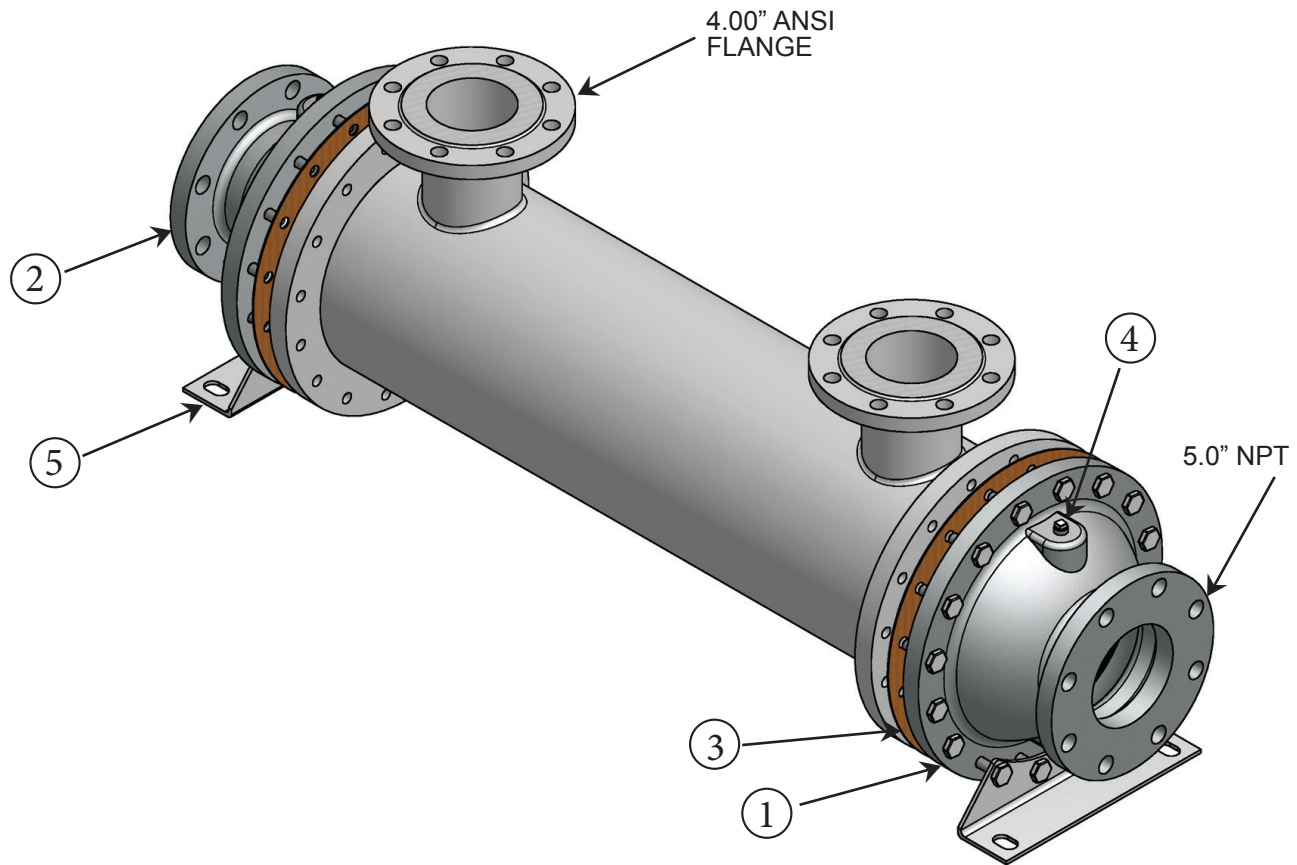

# CS-20132-SP Parts List

<u>Item</u>	<u>Description</u>	<u>Material</u>	<u>Part Number</u>	<u>Price Each</u>	<u>Stock</u>
1.	End Bonnet / In-Out	Cast Iron	208-0002		Yes
2.	End Bonnet / In-Out	Cast Iron	208-0002		Yes
1.	End Bonnet / In-Out	Cast Bronze	208-0007		Yes
2.	End Bonnet / In-Out	Cast Bronze	208-0007		Yes
1.	End Bonnet / In-Out	Cast Stainless Steel	208-0021		Yes
2.	End Bonnet / In-Out	Cast Stainless Steel	208-0021		Yes
3.	Gasket / Front-Back	Hypalon	302-1016		Yes
3.	Gasket / Front-Back	High Temperature	302-1013		Yes
4.	0.50" NPT Thread, 1.75" by 0.63"	Zinc Anode	301-0003		Yes
5.	Foot Bracket	Steel	208-0013		Yes