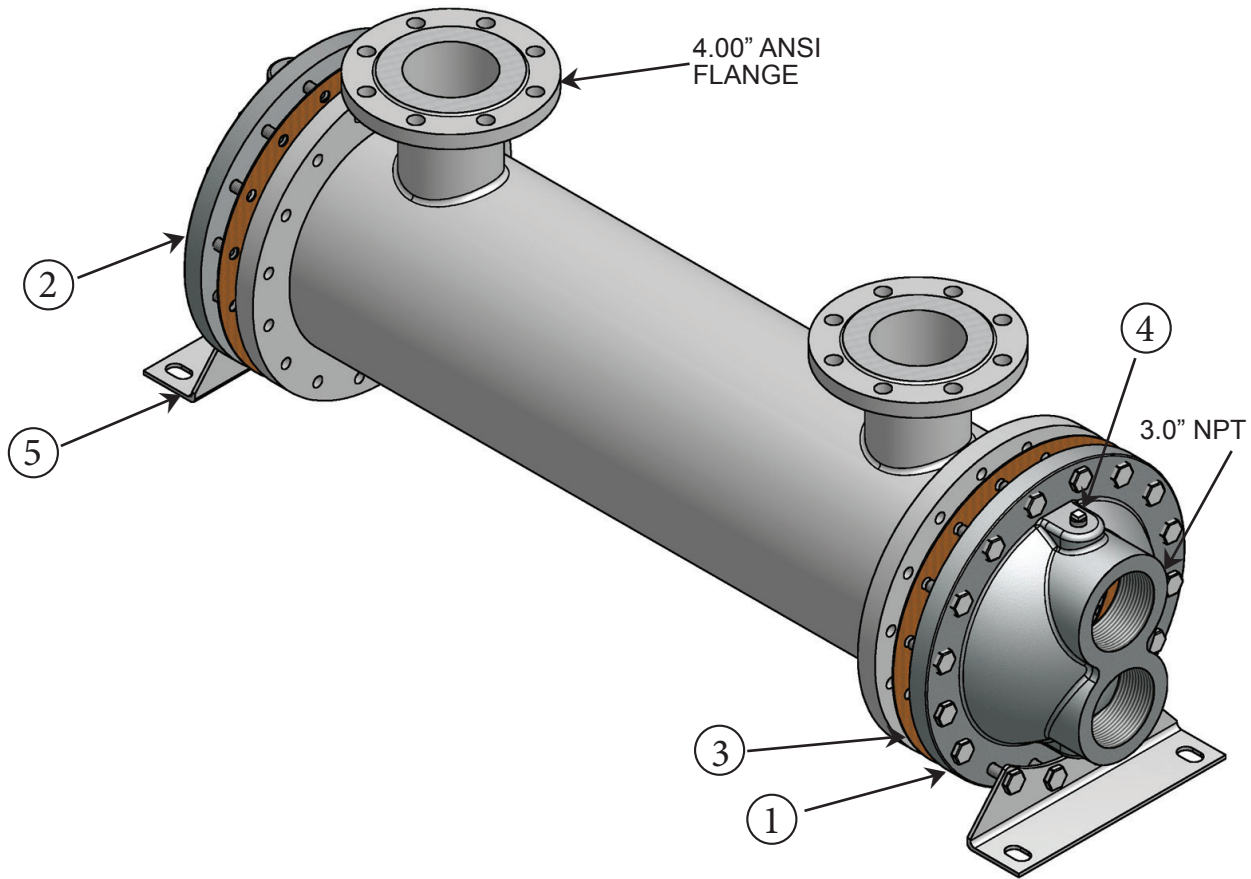

# CS-20132-TP Parts List

<u>Item</u>	<u>Description</u>	<u>Material</u>	<u>Part Number</u>	<u>Price Each</u>	<u>Stock</u>
1.	End Bonnet / In-Out	Cast Iron	208-0003		Yes
2.	End Bonnet / Return	Cast Iron	208-0004		Yes
1.	End Bonnet / In-Out	Cast Bronze	208-0008		Yes
2.	End Bonnet / Return	Cast Bronze	208-0009		Yes
1.	End Bonnet / In-Out	Stainless Steel	208-0023		Yes
2.	End Bonnet / Return	Stainless Steel	208-0028		Yes
3.	Gasket / Front-Back	Hypalon	302-1022		Yes
3.	Gasket / Front-Back	High Temperature	302-1013		Yes
4.	0.50" NPT Thread, 1.75" by 0.63"	Zinc Anode	301-0003		Yes
5.	Foot Bracket	Steel	208-0020		Yes