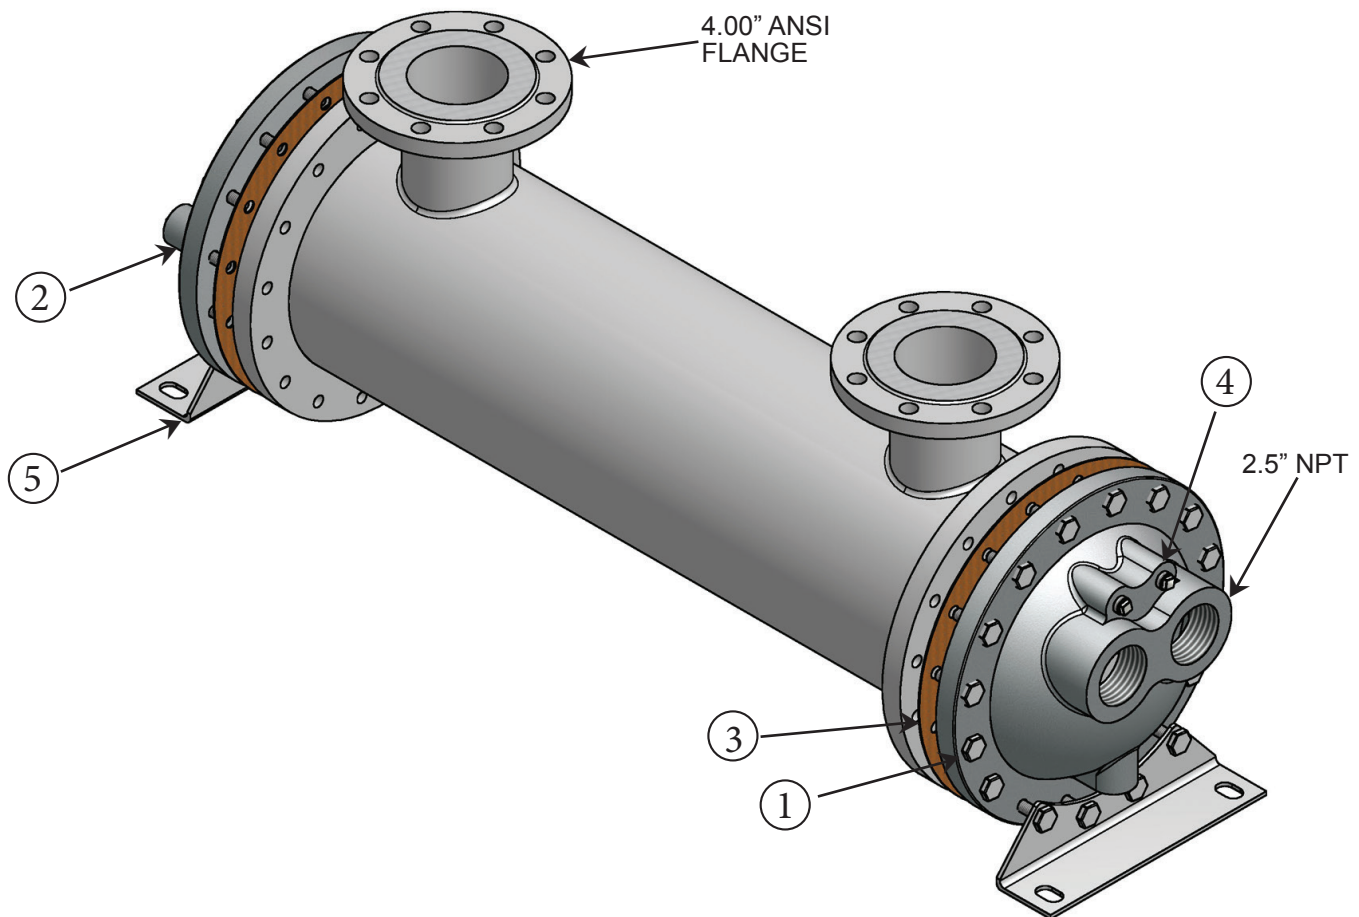

CS-20144-FP Parts List

<u>Item</u>	<u>Description</u>	<u>Material</u>	<u>Part Number</u>	<u>Price Each</u>	<u>Stock</u>
1.	End Bonnet / In-Out	Cast Iron	208-0005		Yes
2.	End Bonnet / Return	Cast Iron	208-0006		Yes
1.	End Bonnet / In-Out	Cast Bronze	208-00010		Yes
2.	End Bonnet / Return	Cast Bronze	208-0011		Yes
1.	End Bonnet / In-Out	Stainless Steel	208-0025		Yes
2.	End Bonnet / Return	Stainless Steel	208-0027		Yes
3.	Gasket / Front-Back	Hypalon	302-1022		Yes
3.	Gasket / Front-Back	High Temperature	302-1013		Yes
4.	0.50" NPT Thread, 1.75" by 0.63"	Zinc Anode	301-0003		Yes
5.	Foot Bracket	Steel	208-0020		Yes