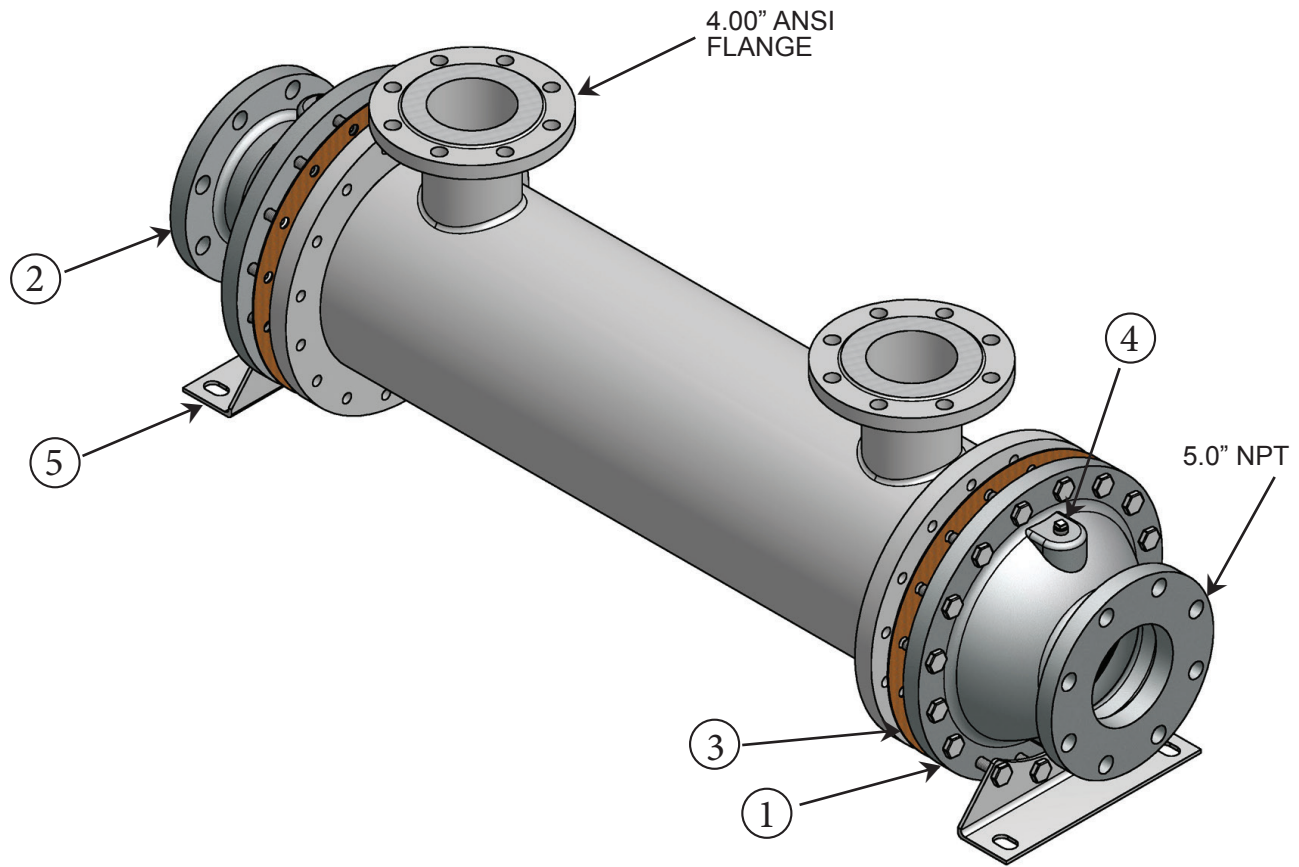

# CS-20144-SP Parts List

<u>Item</u>	<u>Description</u>	<u>Material</u>	<u>Part Number</u>	<u>Price Each</u>	<u>Stock</u>
1.	End Bonnet / In-Out	Cast Iron	208-0002		Yes
2.	End Bonnet / In-Out	Cast Iron	208-0002		Yes
1.	End Bonnet / In-Out	Cast Bronze	208-0007		Yes
2.	End Bonnet / In-Out	Cast Bronze	208-0007		Yes
1.	End Bonnet / In-Out	Cast Stainless Steel	208-0021		Yes
2.	End Bonnet / In-Out	Cast Stainless Steel	208-0021		Yes
3.	Gasket / Front-Back	Hypalon	302-1016		Yes
3.	Gasket / Front-Back	High Temperature	302-1013		Yes
4.	0.50" NPT Thread, 1.75" by 0.63"	Zinc Anode	301-0003		Yes
5.	Foot Bracket	Steel	208-0013		Yes