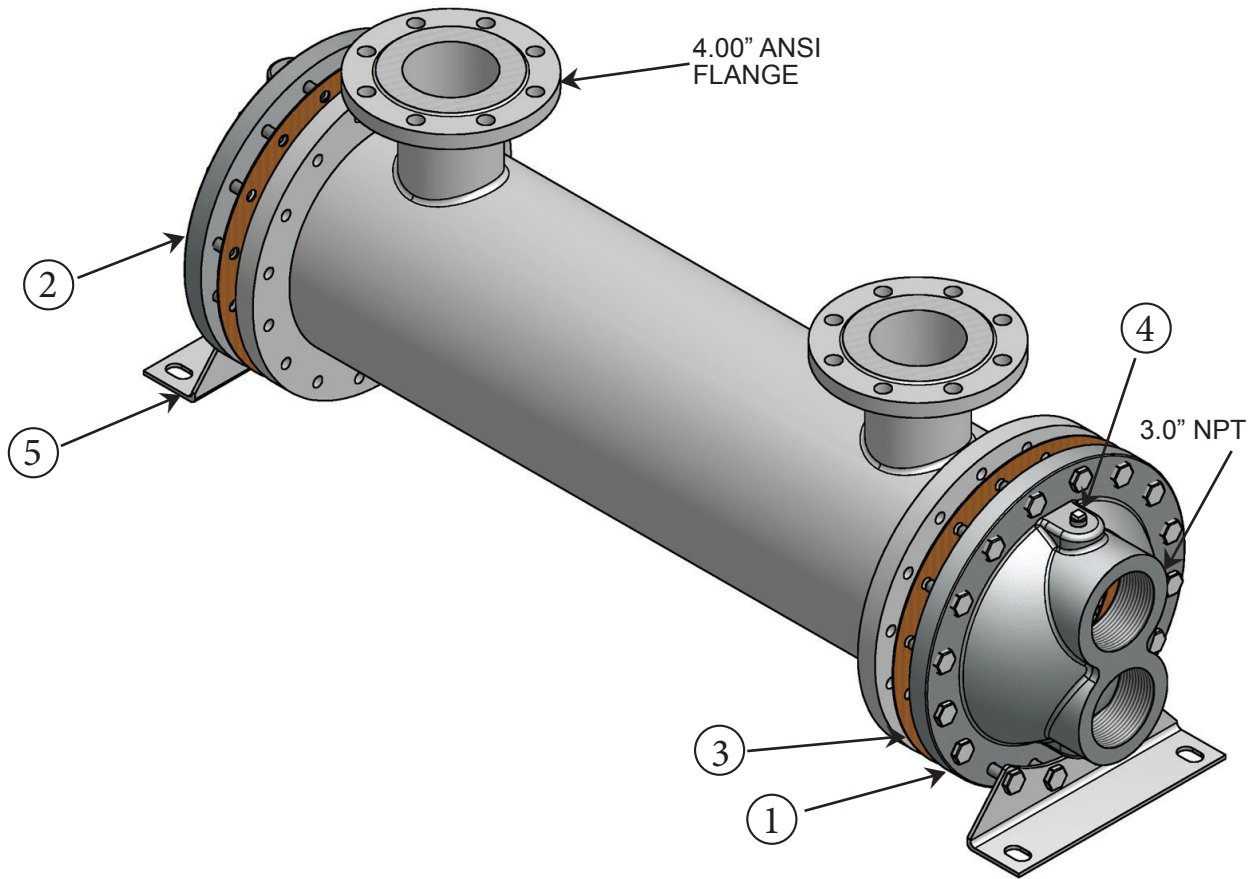

CS-20144-TP Parts List

<u>Item</u>	<u>Description</u>	<u>Material</u>	<u>Part Number</u>	<u>Price Each</u>	<u>Stock</u>
1.	End Bonnet / In-Out	Cast Iron	208-0003		Yes
2.	End Bonnet / Return	Cast Iron	208-0004		Yes
1.	End Bonnet / In-Out	Cast Bronze	208-0008		Yes
2.	End Bonnet / Return	Cast Bronze	208-0009		Yes
1.	End Bonnet / In-Out	Cast Stainless Steel	208-0023		Yes
2.	End Bonnet / Return	Cast Stainless Steel	208-0028		Yes
3.	Gasket / Front-Back	Hypalon	302-1022		Yes
3.	Gasket / Front-Back	High Temperature	302-1013		Yes
4.	0.50" NPT Thread, 1.75" by 0.63"	Zinc Anode	301-0003		Yes
5.	Foot Bracket	Steel	208-0020		Yes