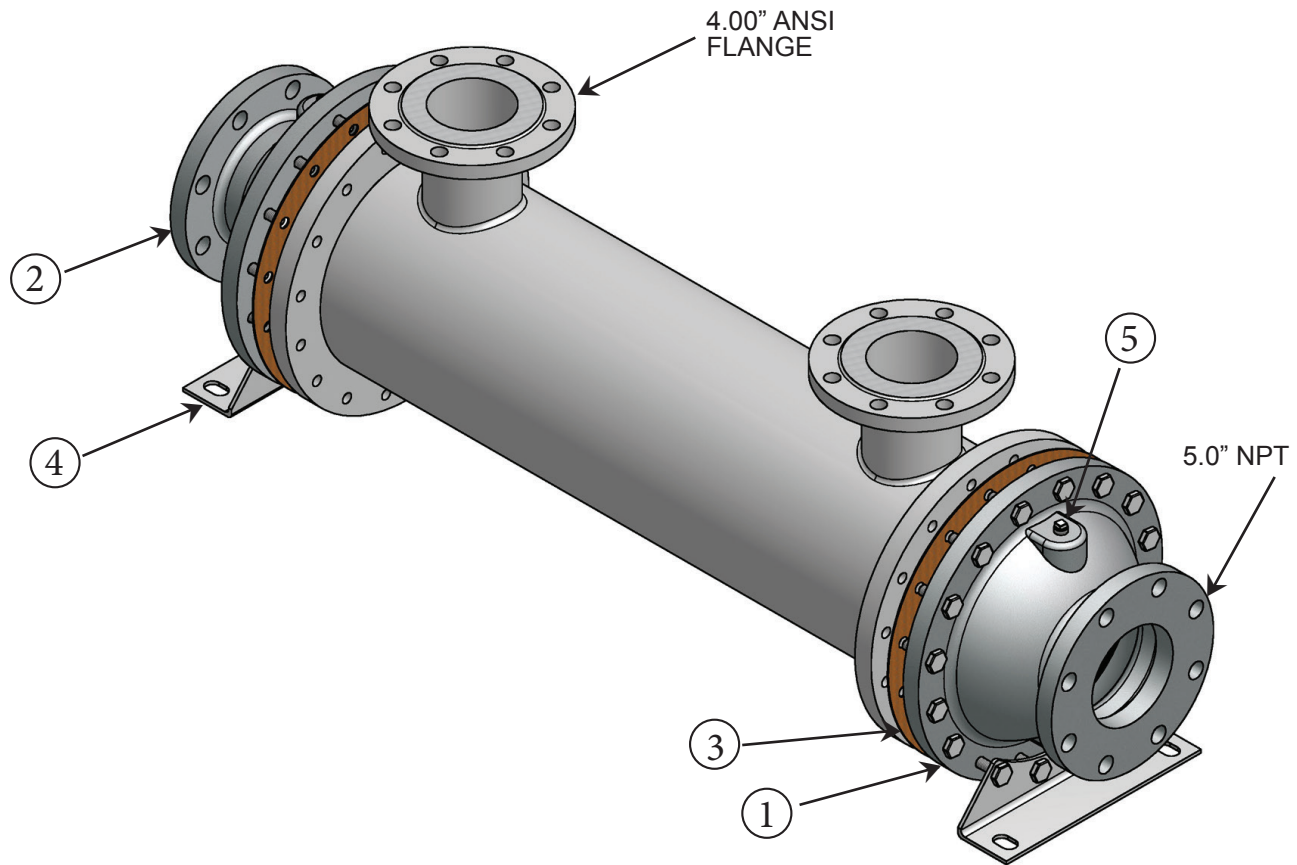

CS-2036-SP Parts List

<u>Item</u>	<u>Description</u>	<u>Material</u>	<u>Part Number</u>	<u>Price Each</u>	<u>Stock</u>
1.	End Bonnet / In-Out	Cast Iron	208-0002		Yes
2.	End Bonnet / In-Out	Cast Iron	208-0002		Yes
1.	End Bonnet / In-Out	Cast Bronze	208-0007		Yes
2.	End Bonnet / In-Out	Cast Bronze	208-0007		Yes
1.	End Bonnet / In-Out	Cast Stainless Steel	208-0021		Yes
2.	End Bonnet / In-Out	Cast Stainless Steel	208-0021		Yes
3.	Gasket / Front-Back	Hypalon (CORK COMPOSITE)	302-1016		Yes
3.	Gasket / Front-Back	High Temp.(DURLON 8500)	302-1077		Yes
4.	Foot Bracket	Steel	208-0013		Yes
5.	Zinc Anode	Brass Fitting, Zinc Rod	301-0003		Yes