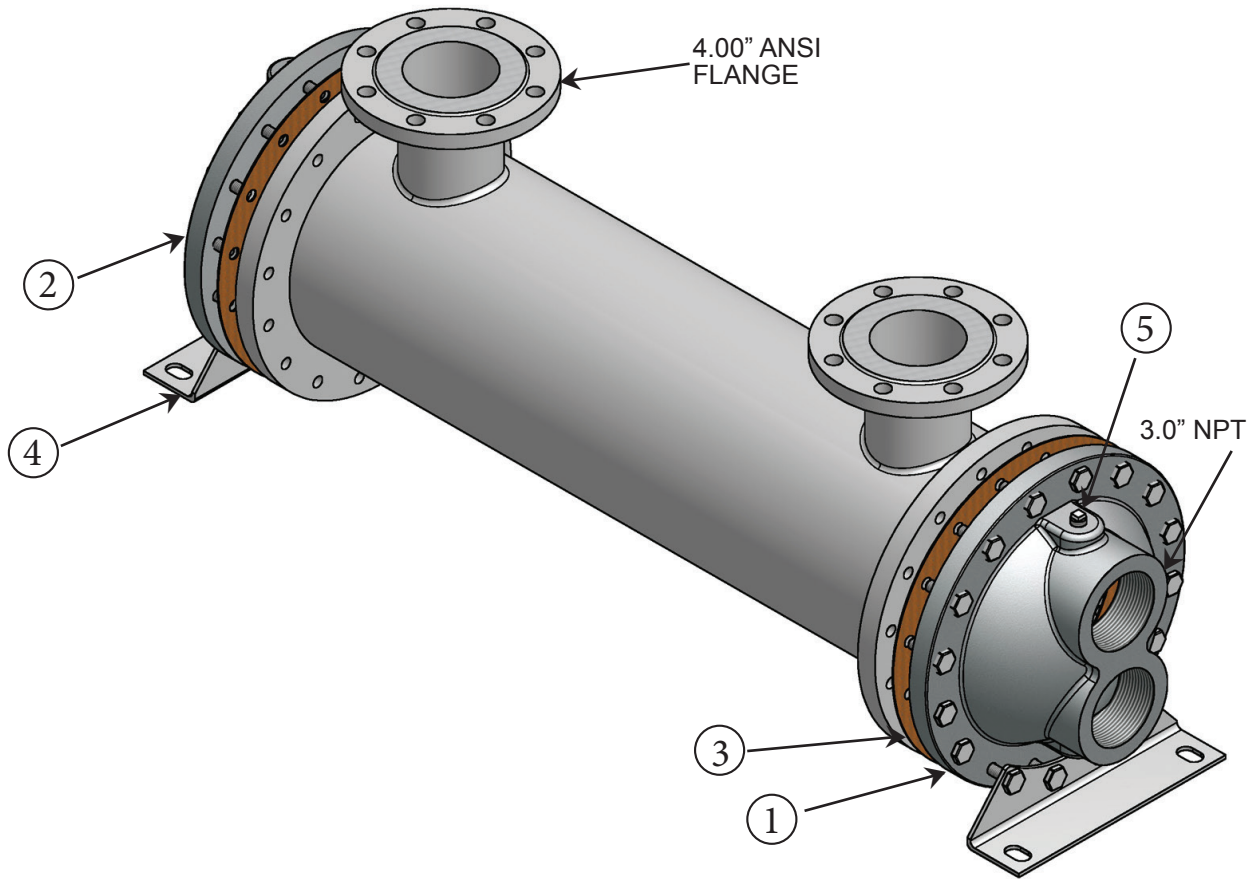

CS-2036-TP Parts List

Item	Description	Material	Part Number	Price Each	Stock
1.	End Bonnet / In-Out	Cast Iron	208-0003		Yes
2.	End Bonnet / Return	Cast Iron	208-0004		Yes
1.	End Bonnet / In-Out	Cast Bronze	208-0008		Yes
2.	End Bonnet / Return	Cast Bronze	208-0009		Yes
1.	End Bonnet / In-Out	Stainless Steel	208-0023		Yes
2.	End Bonnet / Return	Stainless Steel	208-0028		Yes
3.	Gasket / Front-Back	Hypalon (CORK COMPOSITE)	302-1022		Yes
3.	Gasket / Front-Back	High Temp. (DURLON 8500)	302-1077		Yes
4.	Foot Bracket	Steel	208-0013		Yes
5.	Zinc Anode	Brass Fitting, Zinc Rod	301-0003		Yes