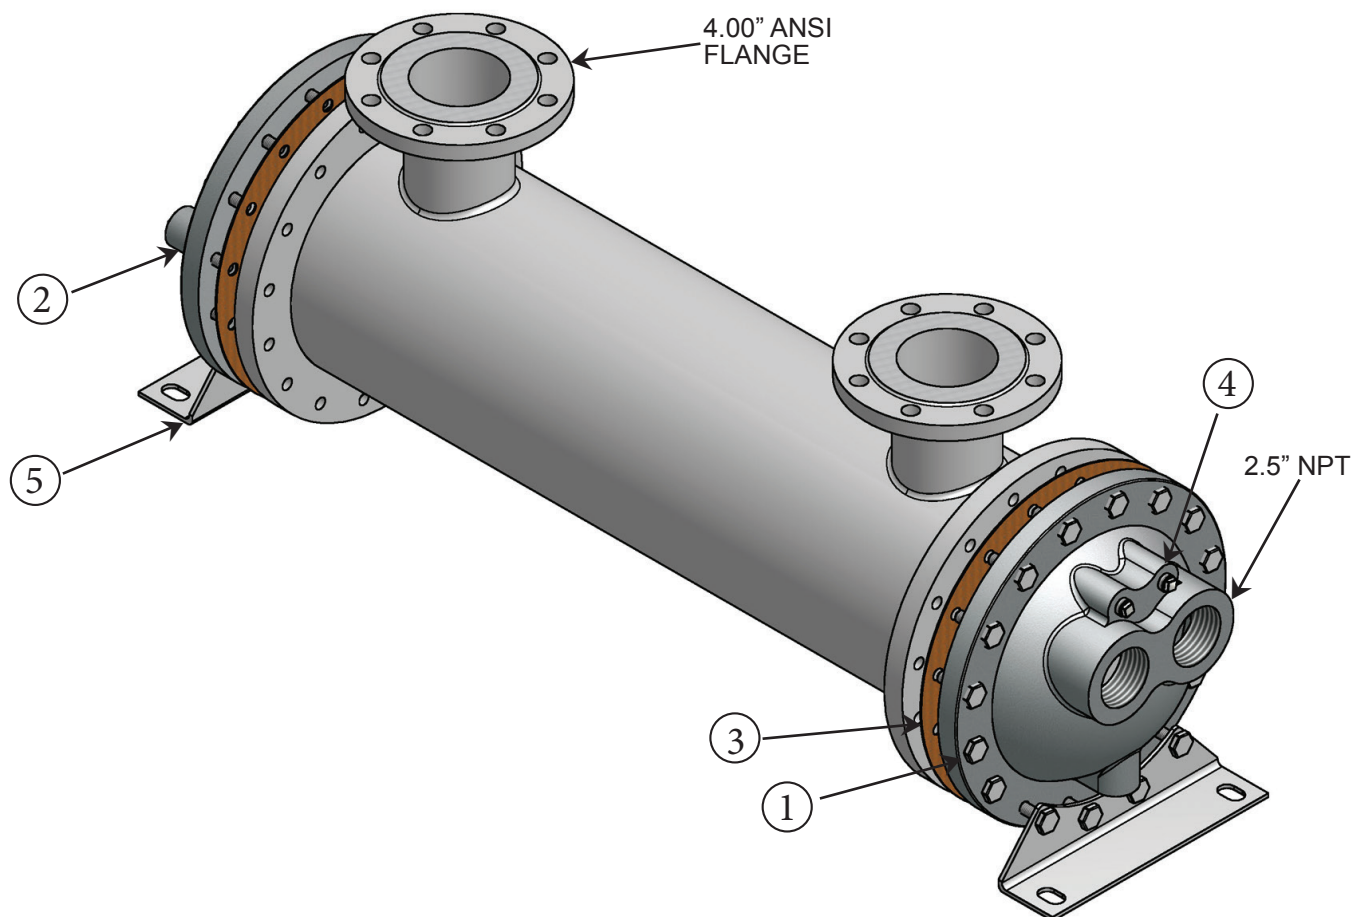

# CS-2048-FP Parts List

<u>Item</u>	<u>Description</u>	<u>Material</u>	<u>Part Number</u>	<u>Price Each</u>	<u>Stock</u>
1.	End Bonnet / In-Out	Cast Iron	208-0005		Yes
2.	End Bonnet / Return	Cast Iron	208-0004		Yes
1.	End Bonnet / In-Out	Cast Bronze	208-0008		Yes
2.	End Bonnet / Return	Cast Bronze	208-0009		Yes
1.	End Bonnet / In-Out	Stainless Steel	208-0023		Yes
2.	End Bonnet / Return	Stainless Steel	208-0028		Yes
3.	Gasket / Front-Back	Hypalon	302-1022		Yes
3.	Gasket / Front-Back	High Temperature	302-1013		Yes
4.	0.50" NPT Thread, 1.75" by 0.63"	Zinc Anode	301-0003		Yes
5.	Foot Bracket	Steel	208-0020		Yes