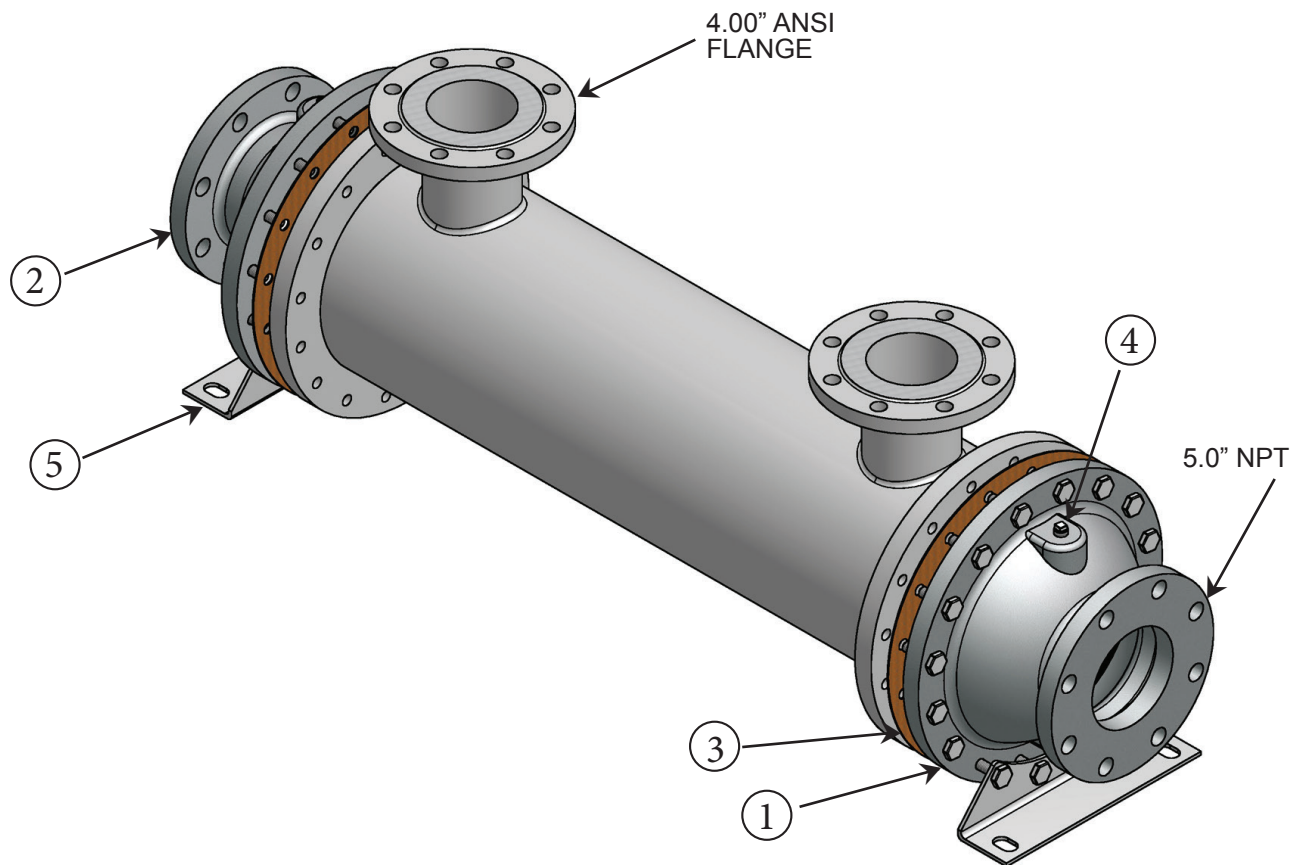

# CS-2048-SP Parts List

<u>Item</u>	<u>Description</u>	<u>Material</u>	<u>Part Number</u>	<u>Price Each</u>	<u>Stock</u>
1.	End Bonnet / In-Out	Cast Iron	208-0002		Yes
2.	End Bonnet / In-Out	Cast Iron	208-0002		Yes
1.	End Bonnet / In-Out	Cast Bronze	208-0007		Yes
2.	End Bonnet / In-Out	Cast Bronze	208-0007		Yes
1.	End Bonnet / In-Out	Cast Stainless Steel	203-0041		Yes
2.	End Bonnet / In-Out	Cast Stainless Steel	203-0041		Yes
3.	Gasket / Front-Back	Hypalon	302-1016		Yes
3.	Gasket / Front-Back	High Temperature	302-1013		Yes
4.	0.50" NPT Thread, 1.75" by 0.63"	Zinc Anode	301-0003		Yes
5.	Foot Bracket	Steel	208-0013		Yes