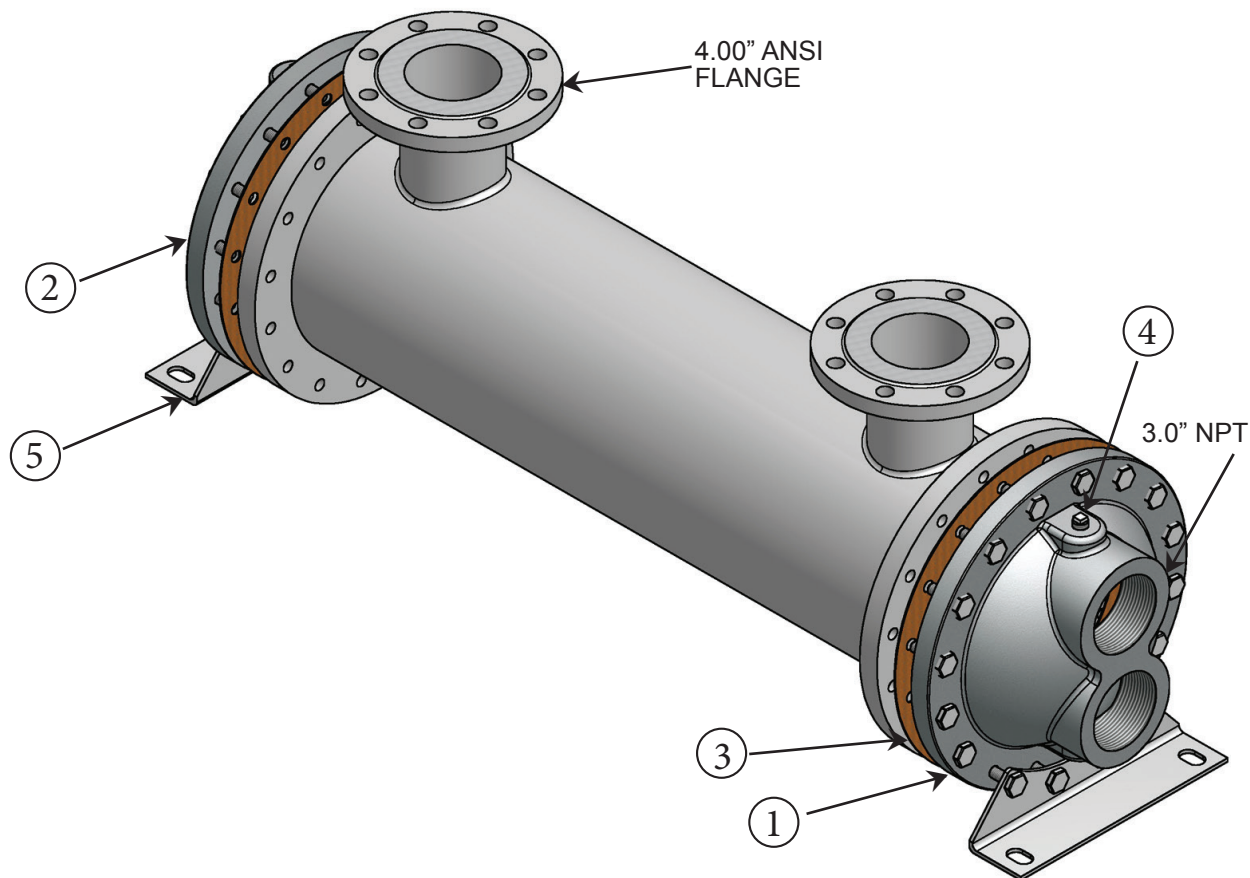

# CS-2048-TP Parts List

<u>Item</u>	<u>Description</u>	<u>Material</u>	<u>Part Number</u>	<u>Price Each</u>	<u>Stock</u>
1.	End Bonnet / In-Out	Cast Iron	208-0003		Yes
2.	End Bonnet / Return	Cast Iron	208-0004		Yes
1.	End Bonnet / In-Out	Cast Bronze	208-0008		Yes
2.	End Bonnet / Return	Cast Bronze	208-0009		Yes
1.	End Bonnet / In-Out	Stainless Steel	208-0023		Yes
2.	End Bonnet / Return	Stainless Steel	208-0028		Yes
3.	Gasket / Front-Back	Hypalon	302-1022		Yes
3.	Gasket / Front-Back	High Temperature	302-1013		Yes
4.	0.50" NPT Thread, 1.75" by 0.63"	Zinc Anode	301-0003		Yes
5.	Foot Bracket	Steel	208-0020		Yes