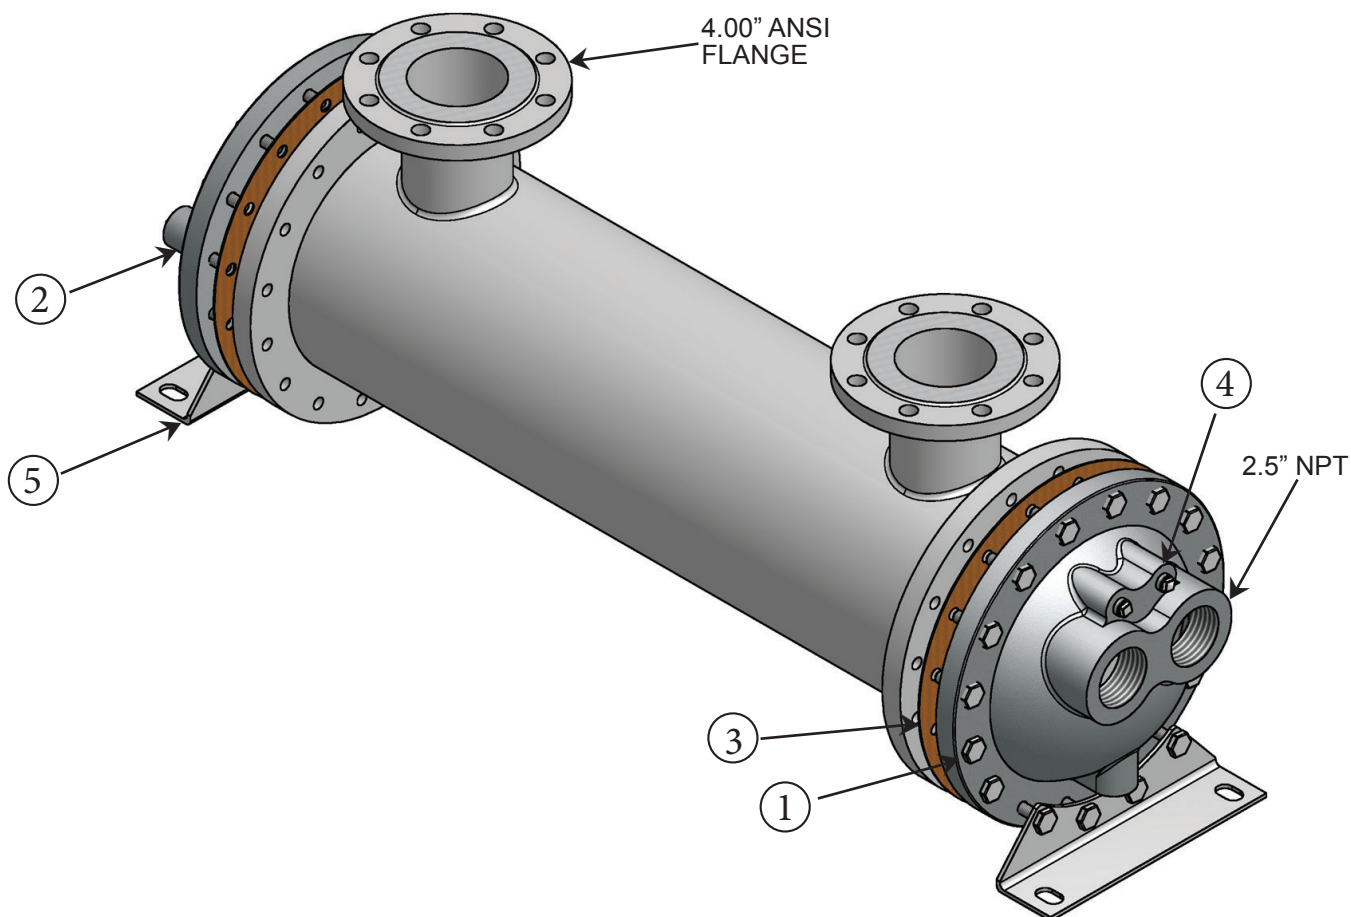

# CS-2060-FP Parts List

<u>Item</u>	<u>Description</u>	<u>Material</u>	<u>Part Number</u>	<u>Price Each</u>	<u>Stock</u>
1.	End Bonnet / In-Out	Cast Iron	208-0005		Yes
2.	End Bonnet / Return	Cast Iron	208-0004		Yes
1.	End Bonnet / In-Out	Cast Bronze	208-0008		Yes
2.	End Bonnet / Return	Cast Bronze	208-0009		Yes
1.	End Bonnet / In-Out	Stainless Steel	208-0023		Yes
2.	End Bonnet / Return	Stainless Steel	208-0028		Yes
3.	Gasket / Front-Back	Hypalon	302-1022		Yes
3.	Gasket / Front-Back	High Temperature	302-1013		Yes
4.	0.50" NPT Thread, 1.75" by 0.63"	Zinc Anode	301-0003		Yes
5.	Foot Bracket	Steel	208-0020		Yes