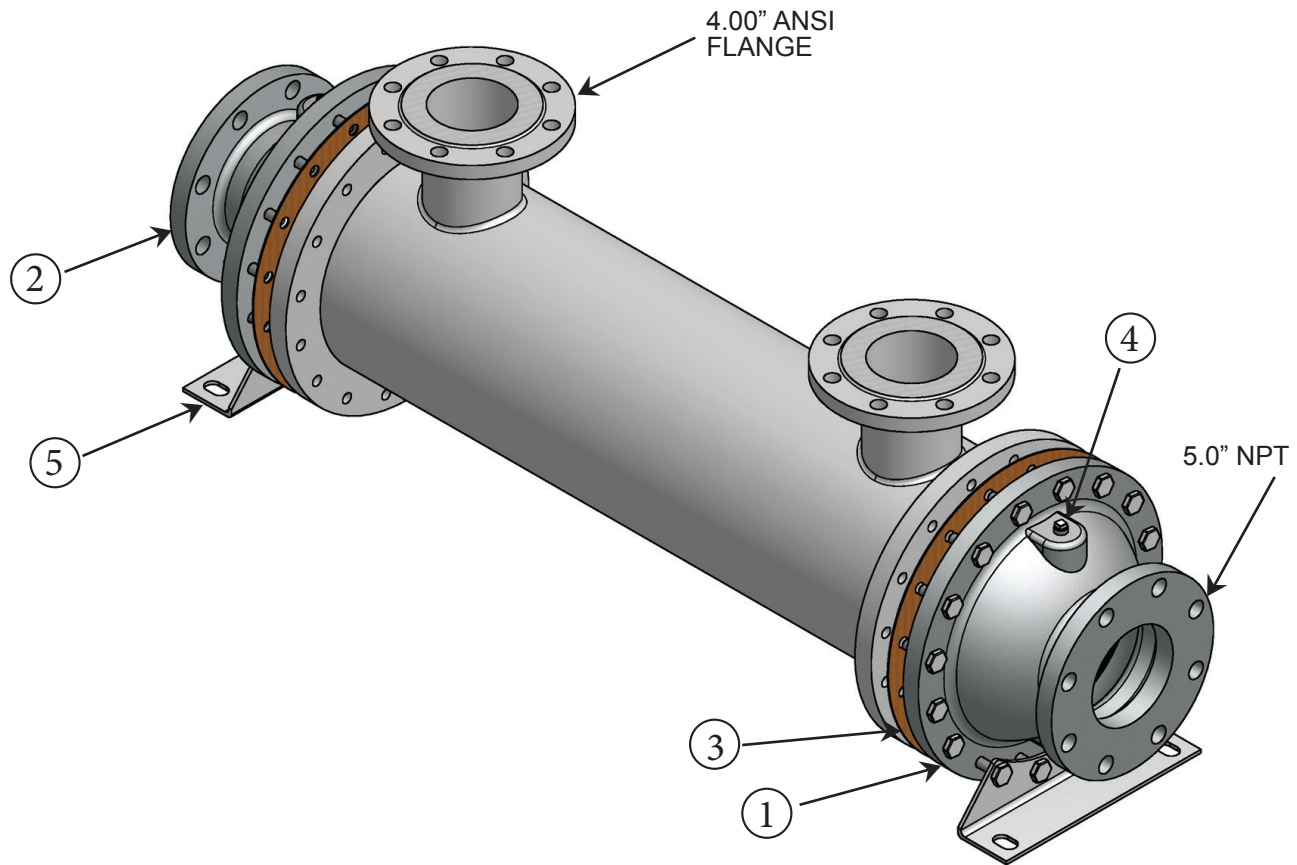

# CS-2060-SP Parts List

<u>Item</u>	<u>Description</u>	<u>Material</u>	<u>Part Number</u>	<u>Price Each</u>	<u>Stock</u>
1.	End Bonnet / In-Out	Cast Iron	208-0002		Yes
2.	End Bonnet / In-Out	Cast Iron	208-0002		Yes
1.	End Bonnet / In-Out	Cast Bronze	208-0007		Yes
2.	End Bonnet / In-Out	Cast Bronze	208-0007		Yes
1.	End Bonnet / In-Out	Cast Stainless Steel	208-0021		Yes
2.	End Bonnet / In-Out	Cast Stainless Steel	208-0021		Yes
3.	Gasket / Front-Back	Hypalon	302-1016		Yes
3.	Gasket / Front-Back	High Temperature	302-1013		Yes
4.	0.50" NPT Thread, 1.75" by 0.63"	Zinc Anode	301-0003		Yes
5.	Foot Bracket	Steel	208-0013		Yes