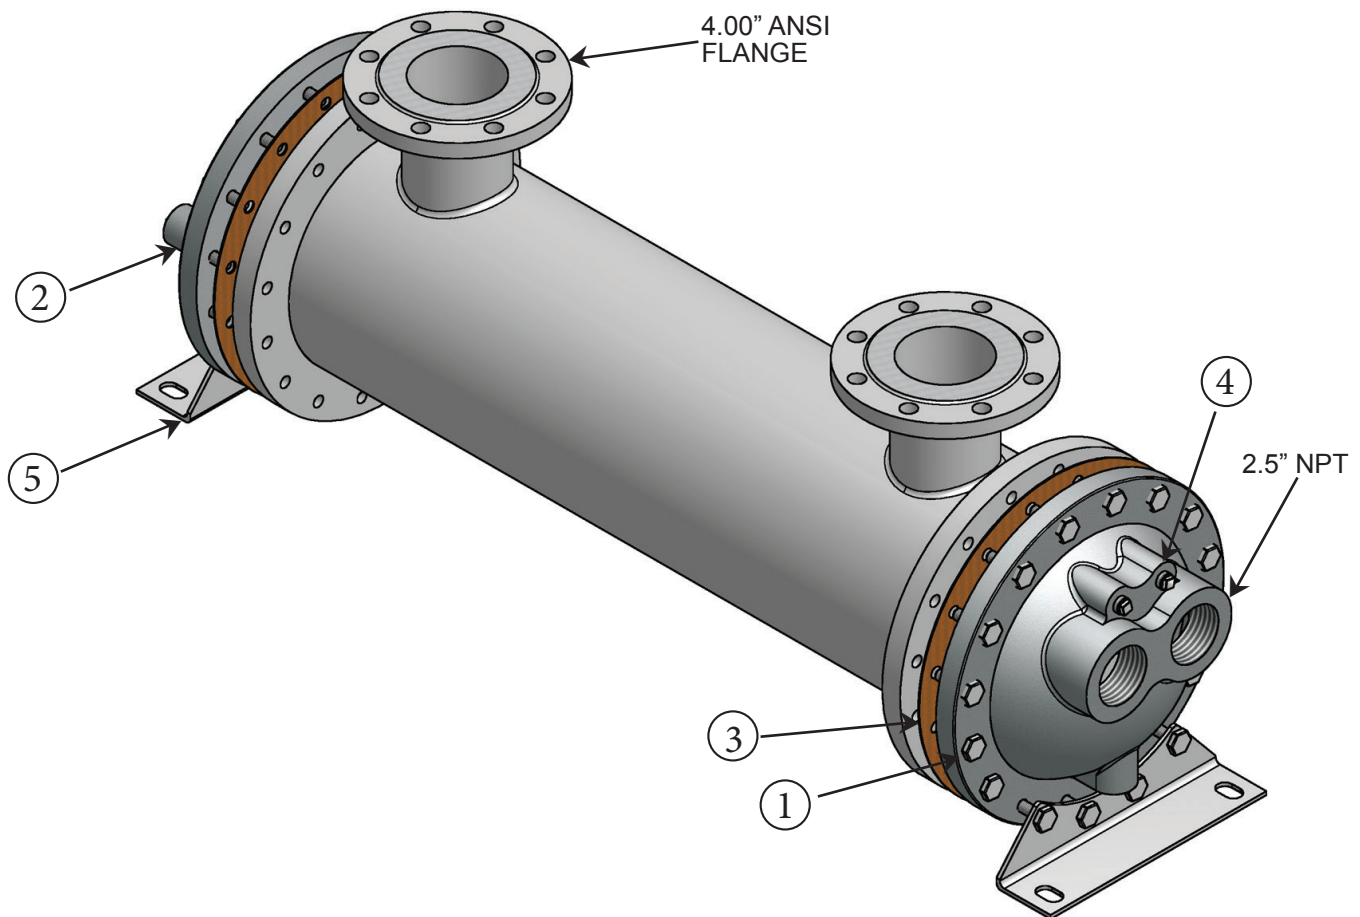

# CS-2084-FP Parts List

<u>Item</u>	<u>Description</u>	<u>Material</u>	<u>Part Number</u>	<u>Price Each</u>	<u>Stock</u>
1.	End Bonnet / In-Out	Cast Iron	208-0005		Yes
2.	End Bonnet / Return	Cast Iron	208-0004		Yes
1.	End Bonnet / In-Out	Cast Bronze	208-0008		Yes
2.	End Bonnet / Return	Cast Bronze	208-0009		Yes
1.	End Bonnet / In-Out	Stainless Steel	208-0023		Yes
2.	End Bonnet / Return	Stainless Steel	208-0028		Yes
3.	Gasket / Front-Back	Hypalon	302-1022		Yes
3.	Gasket / Front-Back	High Temperature	302-1013		Yes
4.	0.50" NPT Thread, 1.75" by 0.63"	Zinc Anode	301-0003		Yes
5.	Foot Bracket	Steel	208-0020		Yes