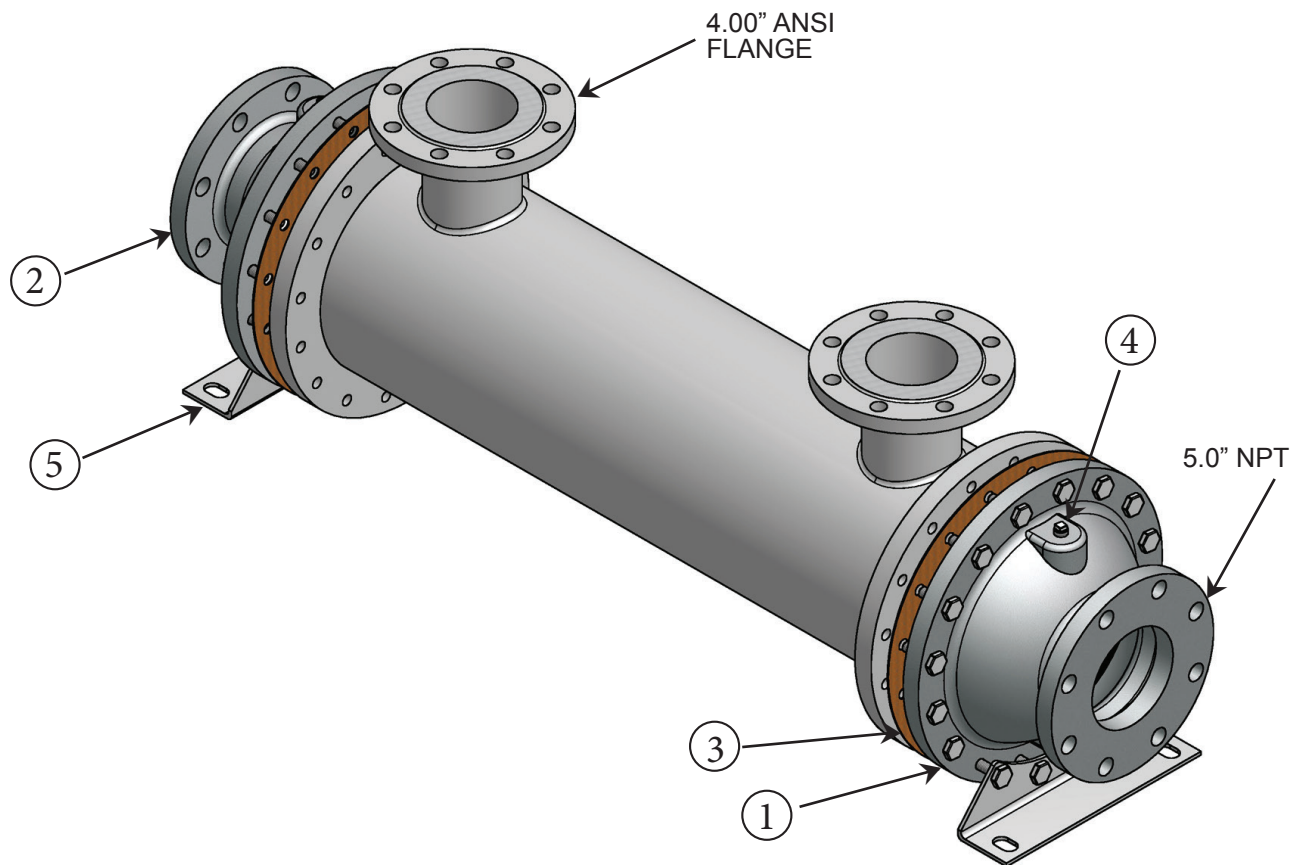

# CS-2096-SP Parts List

<u>Item</u>	<u>Description</u>	<u>Material</u>	<u>Part Number</u>	<u>Price Each</u>	<u>Stock</u>
1.	End Bonnet / In-Out	Cast Iron	208-0002		Yes
2.	End Bonnet / In-Out	Cast Iron	208-0002		Yes
1.	End Bonnet / In-Out	Cast Bronze	208-0007		Yes
2.	End Bonnet / In-Out	Cast Bronze	208-0007		Yes
1.	End Bonnet / In-Out	Stainless Steel	208-0021		Yes
2.	End Bonnet / In-Out	Stainless Steel	208-0021		Yes
3.	Gasket / Front-Back	Hypalon	302-1016		Yes
3.	Gasket / Front-Back	High Temperature	302-1013		Yes
4.	0.50" NPT Thread, 1.75" by 0.63"	Zinc Anode	301-0003		Yes
5.	Foot Bracket	Steel	208-0013		Yes