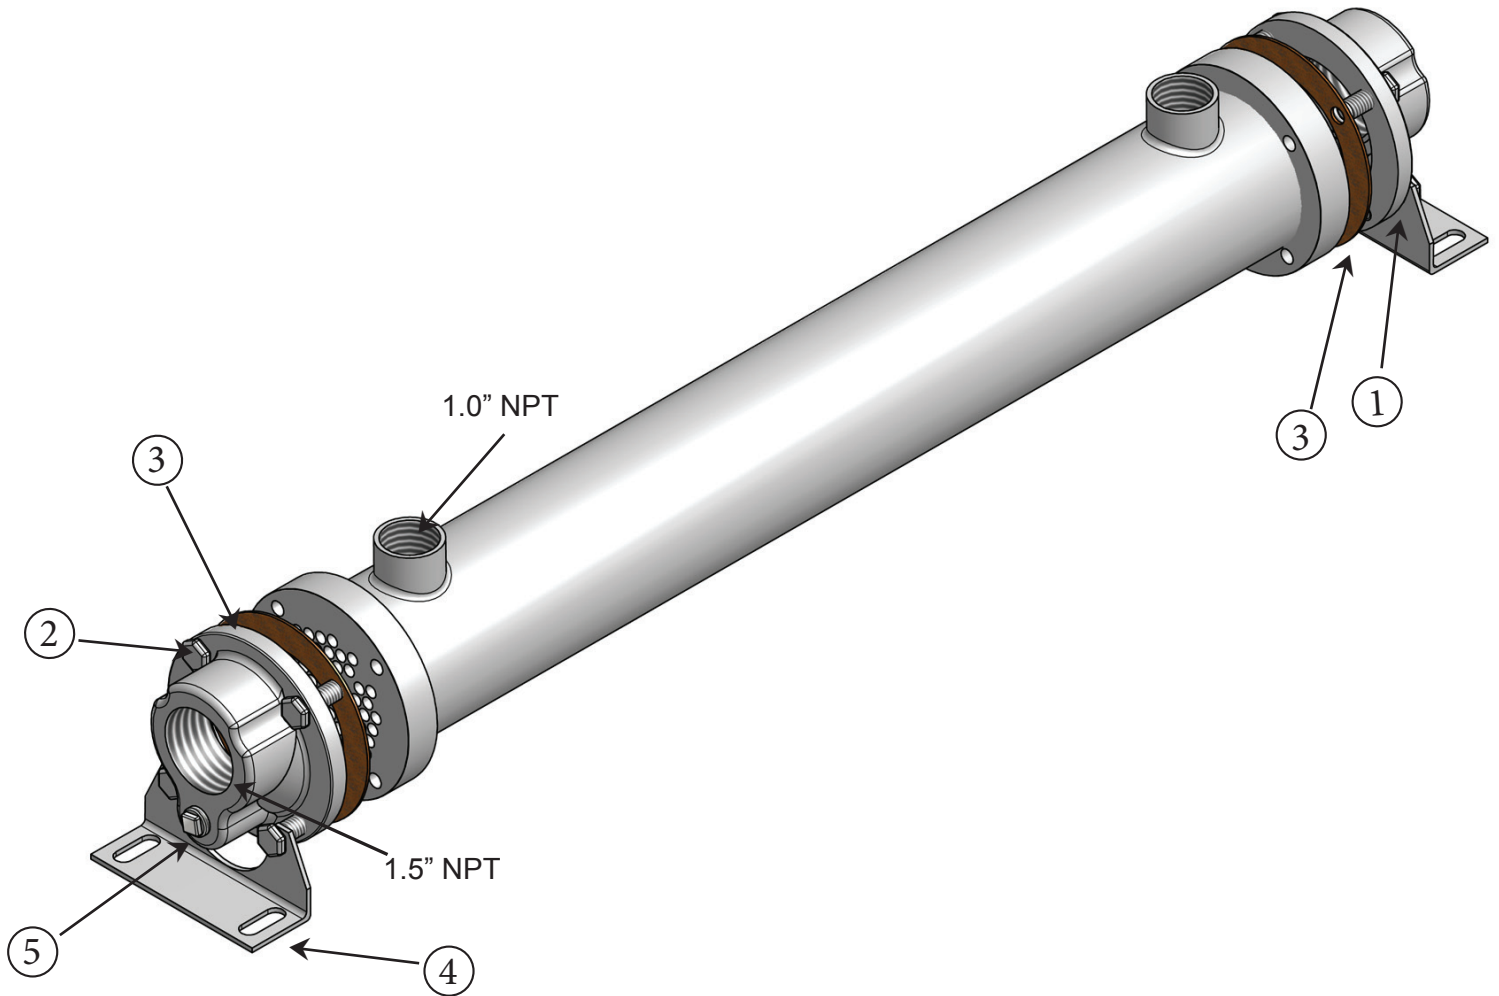

CS-614-SP Parts List

Item	Description	Material	Part Number	Stock
1.	End Bonnet / In-Out	Cast Iron	206-0007	Yes
2.	End Bonnet / In-Out	Cast Iron	206-0007	Yes
1.	End Bonnet / In-Out	Cast Bronze	206-0024	Yes
2.	End Bonnet / In-Out	Cast Bronze	206-0024	Yes
1.	End Bonnet / In-Out	Stainless Steel	206-0029	Yes
2.	End Bonnet / In-Out	Stainless Steel	206-0029	Yes
3.	Gasket / Front-Back	Hypalon (CORK COMPOSITE)	302-1016	Yes
3.	Gasket / Front-Back	High Temp. (DURLON 8500)	302-1007	Yes
4.	Foot Bracket	Steel	206-0035	Yes
5.	Zinc Anode	Brass Fitting, Zinc Rod	301-0004	Yes