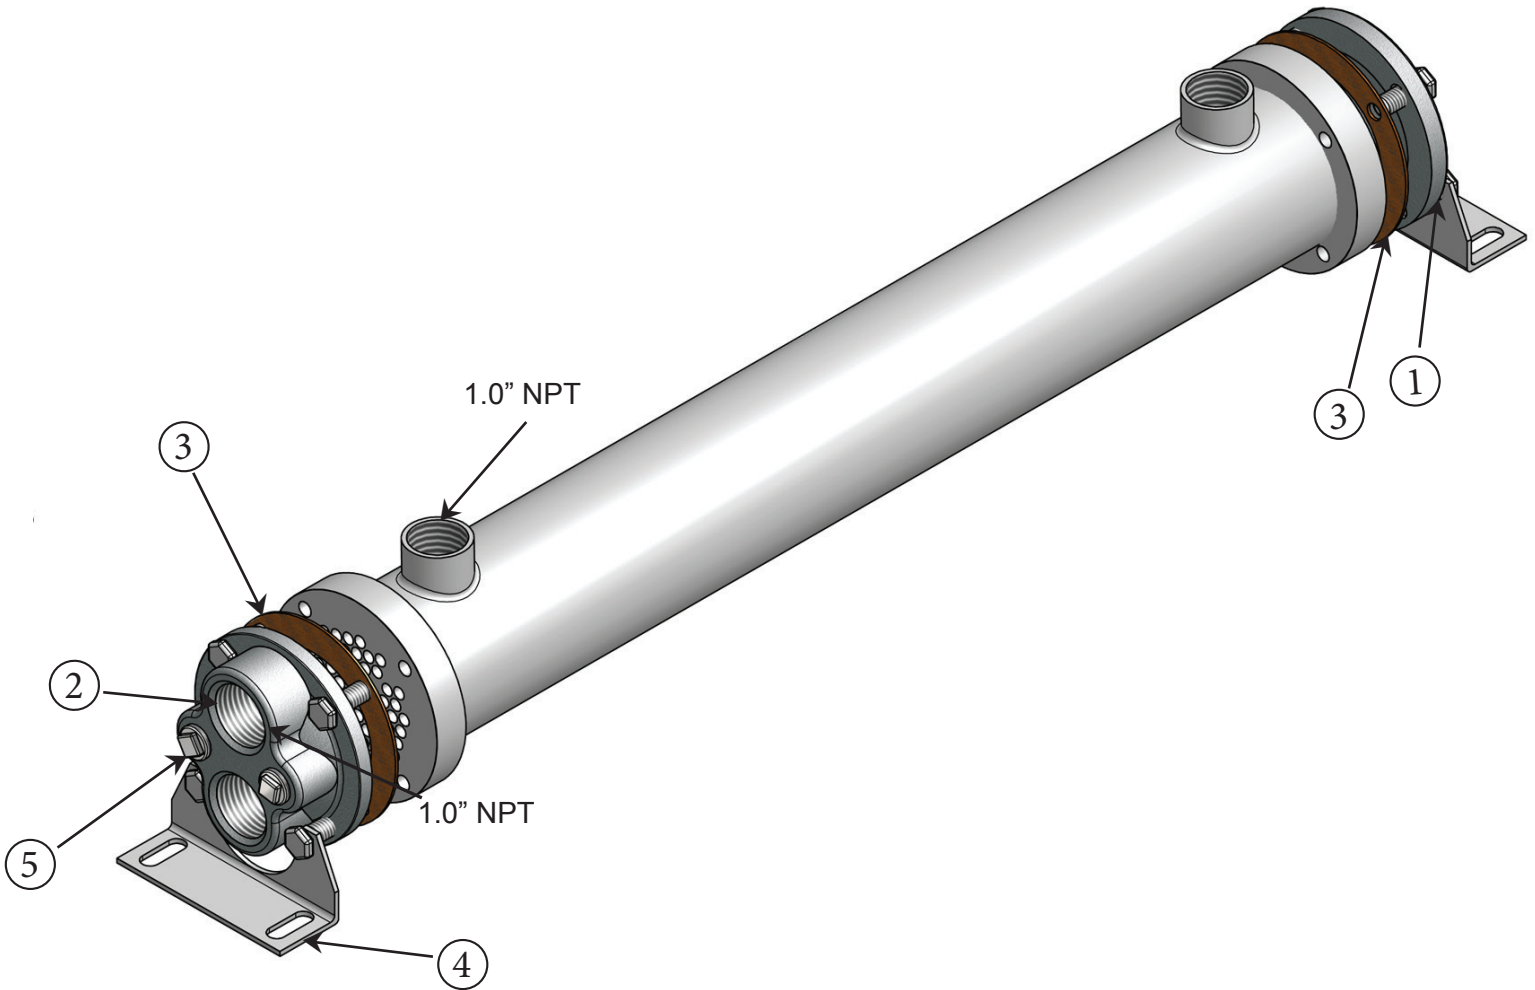

CS-614-TP Parts List

Item	Description	Material	Part Number	Stock
1.	End Bonnet / In-Out	Cast Iron	206-0008	Yes
2.	End Bonnet / Return	Cast Iron	206-0009	Yes
1.	End Bonnet / In-Out	Cast Bronze	206-0025	Yes
2.	End Bonnet / Return	Cast Bronze	206-0026	Yes
1.	End Bonnet / In-Out	Stainless Steel	206-0030	Yes
2.	End Bonnet / Return	Stainless Steel	206-0031	Yes
3.	Gasket / Front-Back	Hypalon (CORK COMPOSITE)	302-1016	Yes
3.	Gasket / Front-Back	High Temp.(DURLON 8500)	302-1007	Yes
4.	Foot Bracket	Steel	206-0035	Yes
5.	Zinc Anode	Brass Fitting, Zinc Rod	301-0004	Yes