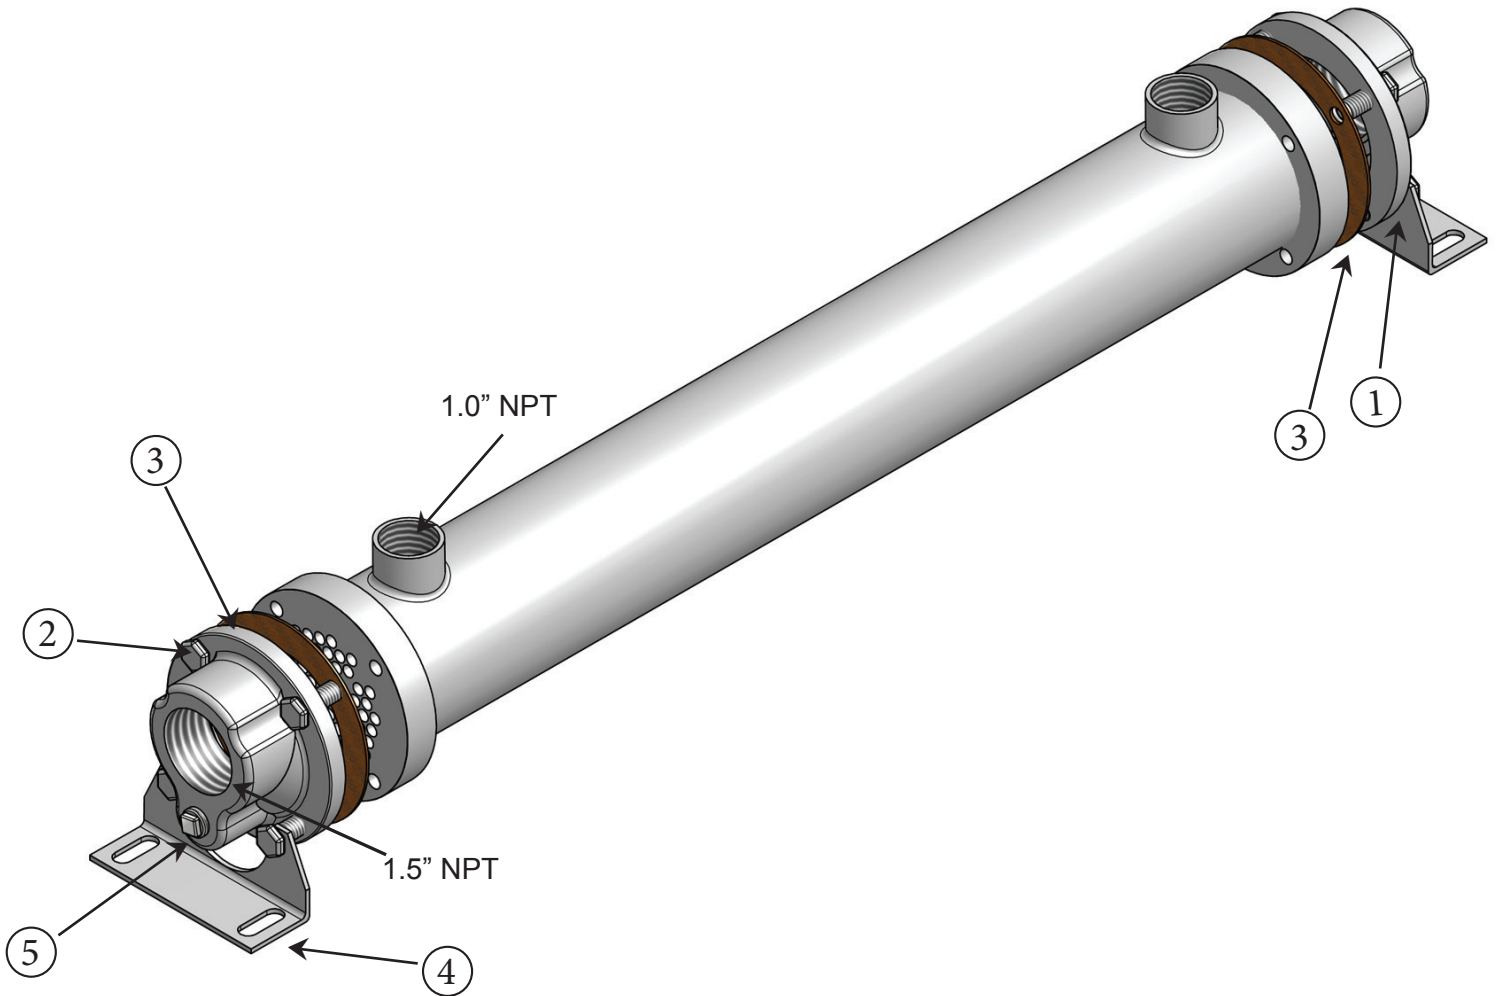

CS-624-SP Parts List

Item	Description	Material	Part Number	Stock
1.	End Bonnet / In-Out	Cast Iron	206-0007	Yes
2.	End Bonnet / In-Out	Cast Iron	206-0007	Yes
1.	End Bonnet / In-Out	Cast Bronze	206-0024	Yes
2.	End Bonnet / In-Out	Cast Bronze	206-0024	Yes
1.	End Bonnet / In-Out	Stainless Steel	206-0029	Yes
2.	End Bonnet / In-Out	Stainless Steel	206-0029	Yes
3.	Gasket / Front-Back	Hypalon (CORK COMPOSITE)	302-1016	Yes
3.	Gasket / Front-Back	High Temp. (DURLON 8500)	302-1007	Yes
4.	Foot Bracket	Steel	206-0035	Yes
5.	Zinc Anode	Brass Fitting, Zinc Rod	301-0004	Yes