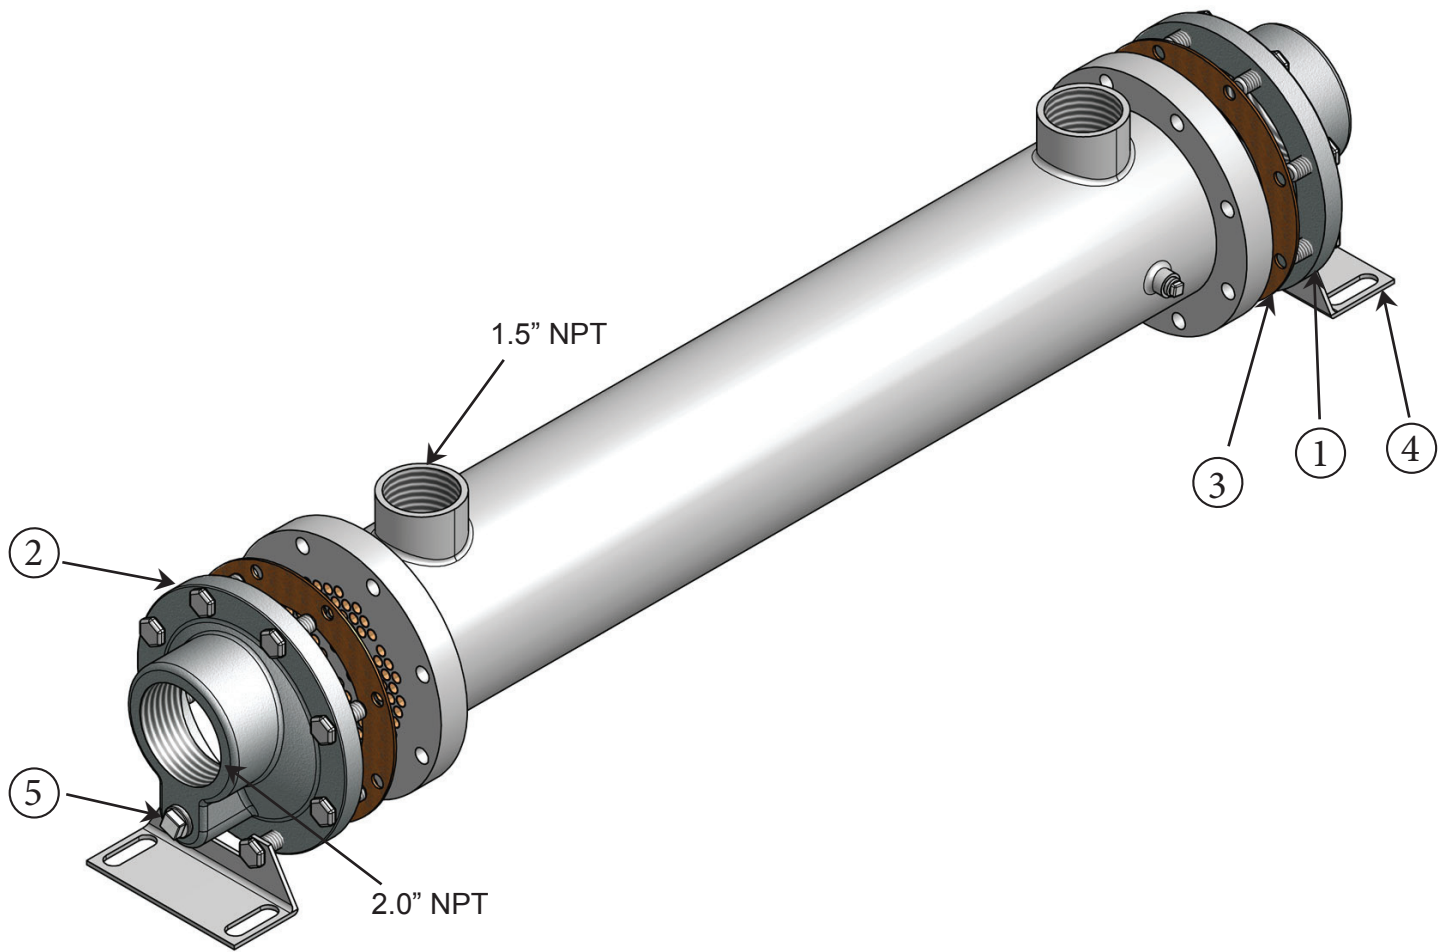

# CS-836-SP Parts List

Item	Description	Material	Part Number	Stock
1.	End Bonnet / In-Out	Cast Iron	207-0007	Yes
2.	End Bonnet / In-Out	Cast Iron	207-0007	Yes
1.	End Bonnet / In-Out	Cast Bronze	207-0012	Yes
2.	End Bonnet / In-Out	Cast Bronze	207-0012	Yes
1.	End Bonnet / In-Out	Stainless Steel	207-0017	Yes
2.	End Bonnet / In-Out	Stainless Steel	207-0017	Yes
3.	Gasket / Front-Back	Hypalon (CORK COMPOSITE)	302-1019	Yes
3.	Gasket / Front-Back	High Temp. (DURLON 8500)	302-1017	Yes
4.	Foot Bracket	Steel	207-0043	Yes
5.	Zinc Anode	Brass Fitting, Zinc Rod	301-0004	Yes