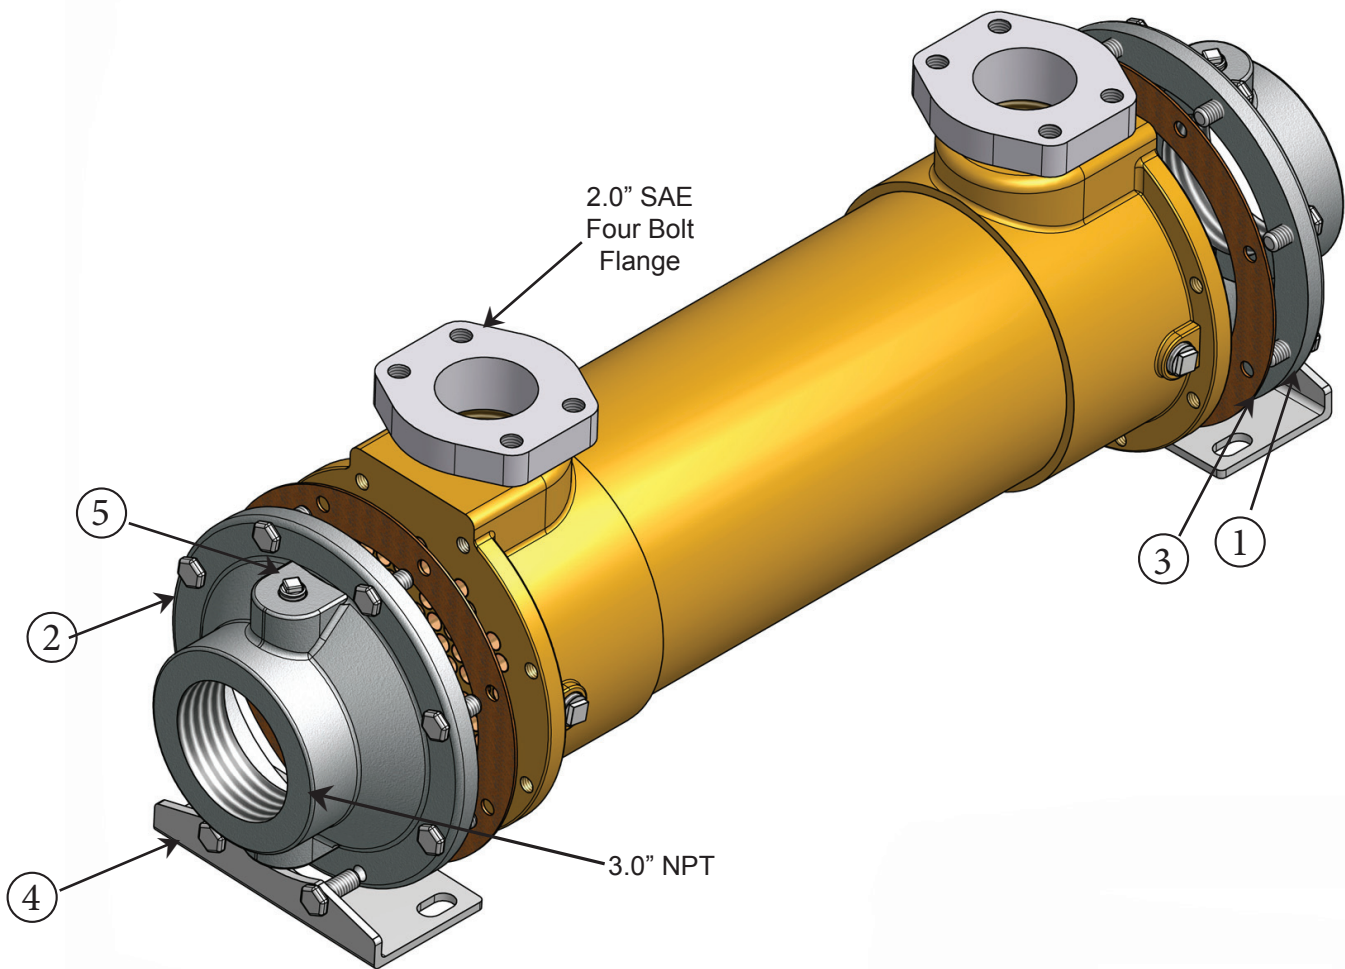

# FBF-1236-SP Parts List

Item	Description	Material	Part Number	Stock
1.	End Bonnet / In-Out	Cast Iron	204-0002	Yes
2.	End Bonnet / In-Out	Cast Iron	204-0002	Yes
1.	End Bonnet / In-Out	Cast Bronze	204-0028	Yes
2.	End Bonnet / In-Out	Cast Bronze	204-0028	Yes
1.	End Bonnet / In-Out	Stainless Steel	204-0071	Yes
2.	End Bonnet / In-Out	Stainless Steel	204-0071	Yes
3.	Gasket / Front-Back	Hypalon (CORK COMPOSITE)	302-1004	Yes
3.	Gasket / Front-Back	High Temp.(DURLON 8500)	302-1014	Yes
4.	Foot Bracket	Steel	204-0076	Yes
5.	Zinc Anode	Brass Fitting, Zinc Rod	301-0003	Yes