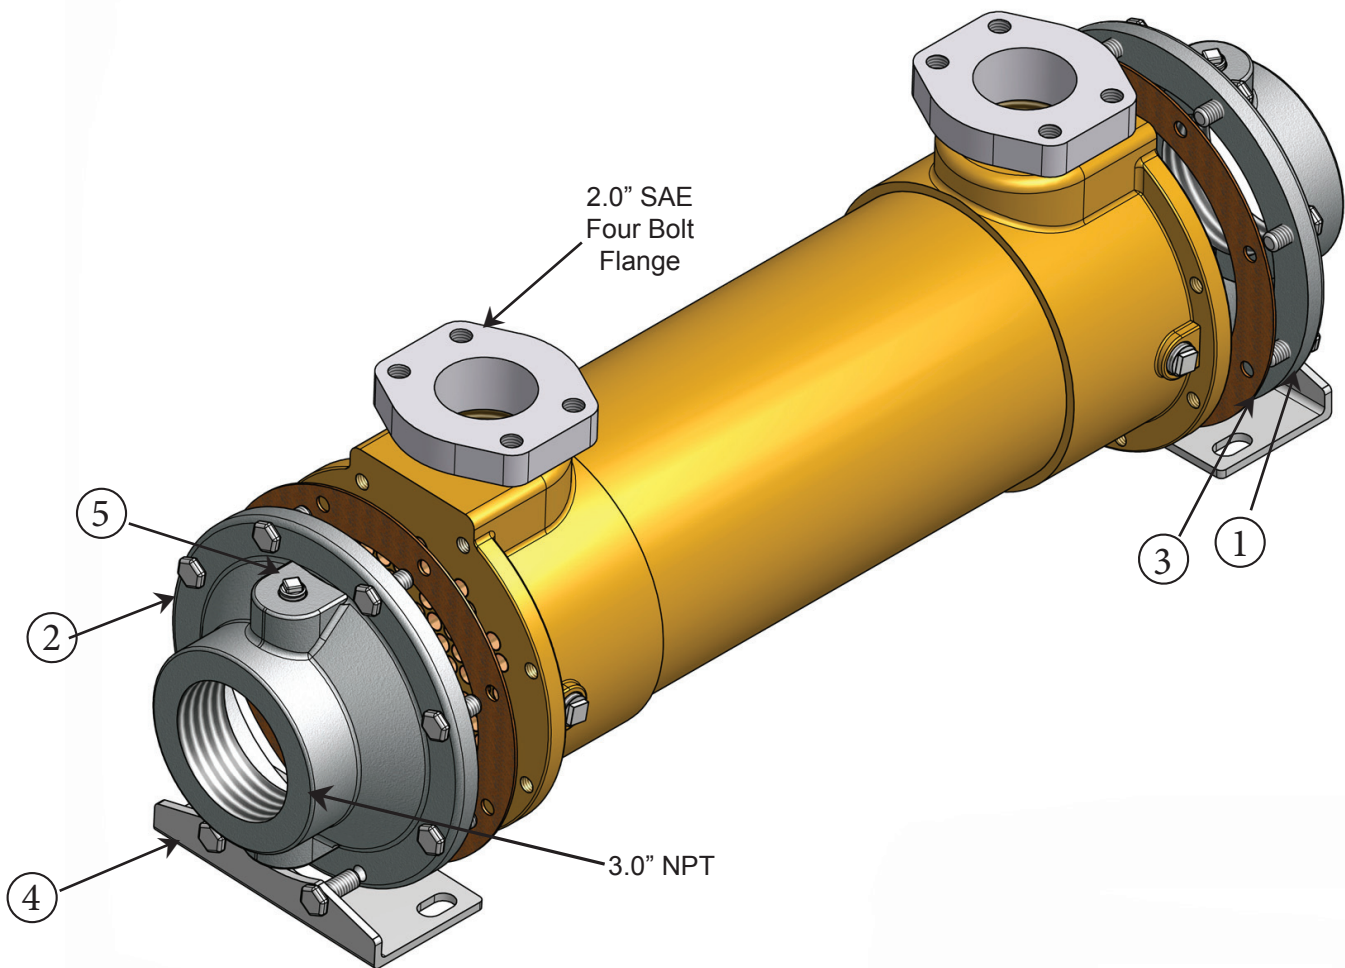

FBF-1260-SP Parts List

<u>Item</u>	<u>Description</u>	<u>Material</u>	<u>Part Number</u>	<u>Stock</u>
1.	End Bonnet / In-Out	Cast Iron	204-0002	Yes
2.	End Bonnet / In-Out	Cast Iron	204-0002	Yes
1.	End Bonnet / In-Out	Cast Bronze	204-0028	Yes
2.	End Bonnet / In-Out	Cast Bronze	204-0028	Yes
1.	End Bonnet / In-Out	Stainless Steel	204-0071	Yes
2.	End Bonnet / In-Out	Stainless Steel	204-0071	Yes
3.	Gasket / Front-Back	Hypalon (CORK COMPOSITE)	302-1004	Yes
3.	Gasket / Front-Back	High Temp. (DURLON 8500)	302-1014	Yes
4.	Foot Bracket	Steel	204-0076	Yes
5.	Zinc Anode	Brass Fitting, Zinc Rod	301-0003	Yes