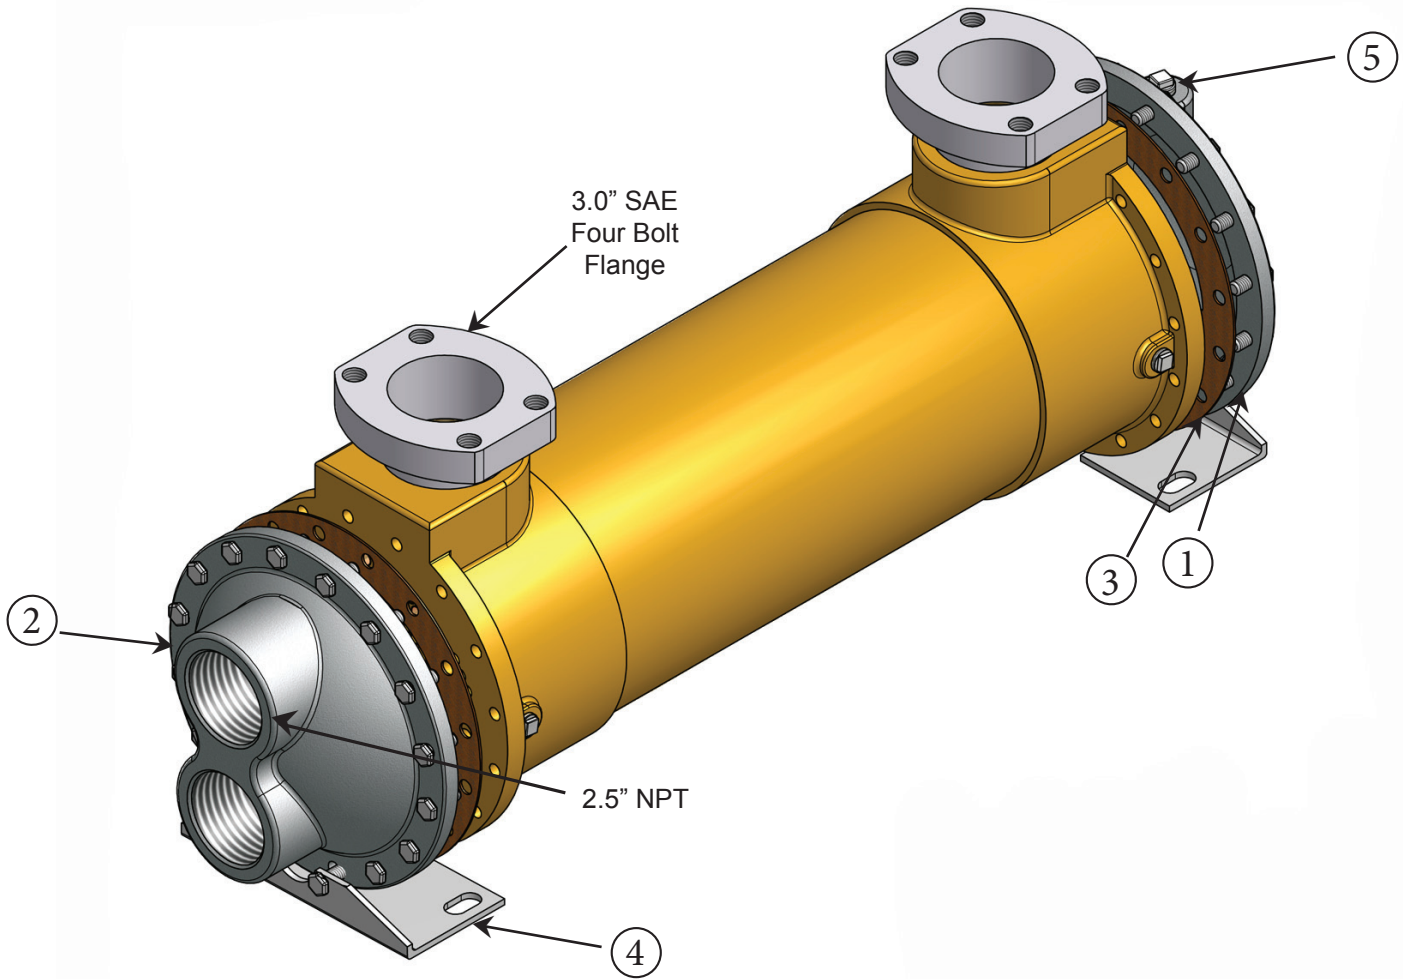

# FBF-1624-TP Parts List

<u>Item</u>	<u>Description</u>	<u>Material</u>	<u>Part Number</u>	<u>Stock</u>
1.	End Bonnet / In-Out	Cast Iron	205-0003	Yes
2.	End Bonnet / Return	Cast Iron	205-0004	Yes
1.	End Bonnet / In-Out	Cast Bronze	205-0029	Yes
2.	End Bonnet / Return	Cast Bronze	205-0030	Yes
1.	End Bonnet / In-Out	Stainless Steel	205-0054	Yes
2.	End Bonnet / Return	Stainless Steel	205-0055	Yes
3.	Gasket / Front-Back	Hypalon (CORK COMPOSITE)	302-1005	Yes
3.	Gasket / Front-Back	High Temp. (DURLON 8500)	302-1015	Yes
4.	Foot Bracket	Steel	205-0058	Yes
5.	Zinc Anode	Brass Fitting, Zinc Rod	301-0003	Yes