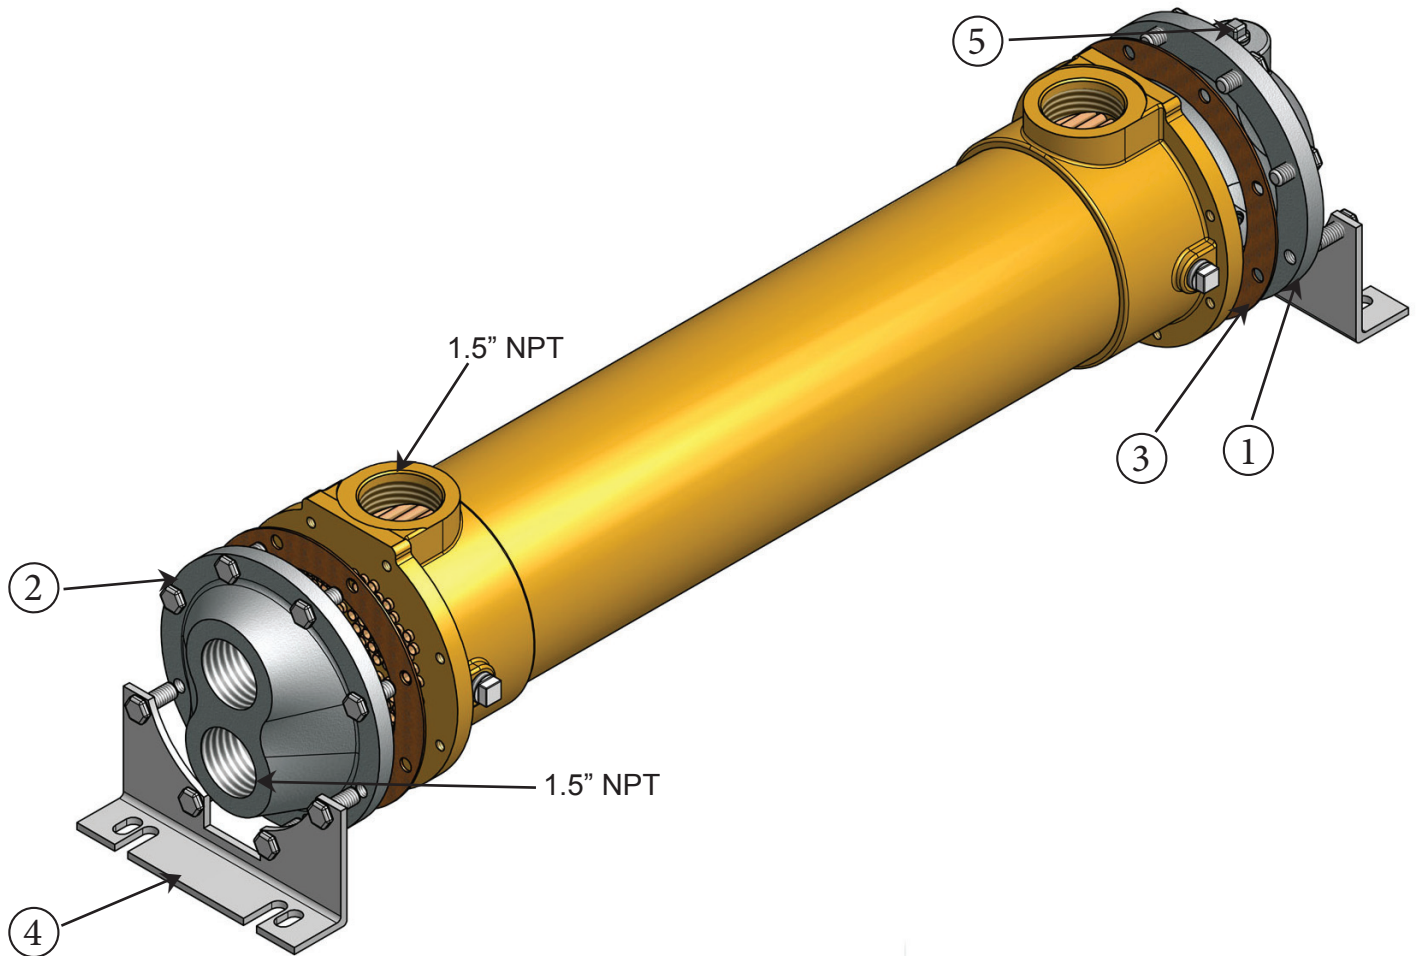

# SAE-1005-TP Parts List

Item	Description	Material	Part Number	Stock
1.	End Bonnet / In-Out	Cast Iron	203-0003	Yes
2.	End Bonnet / Return	Cast Iron	203-0004	Yes
1.	End Bonnet / In-Out	Cast Bronze	203-0017	Yes
2.	End Bonnet / Return	Cast Bronze	203-0018	Yes
1.	End Bonnet / In-Out	Stainless Steel	203-0040	Yes
2.	End Bonnet / Return	Stainless Steel	203-0041	Yes
3.	Gasket / Front-Back	Hypalon (CORK COMPOSITE)	302-1003	Yes
3.	Gasket / Front-Back	High Temp. (DURLON 8500)	302-1013	Yes
4.	Foot Bracket	Steel	203-0087	Yes
5.	Zinc Anode	Brass Fitting, Zinc Rod	301-0004	Yes